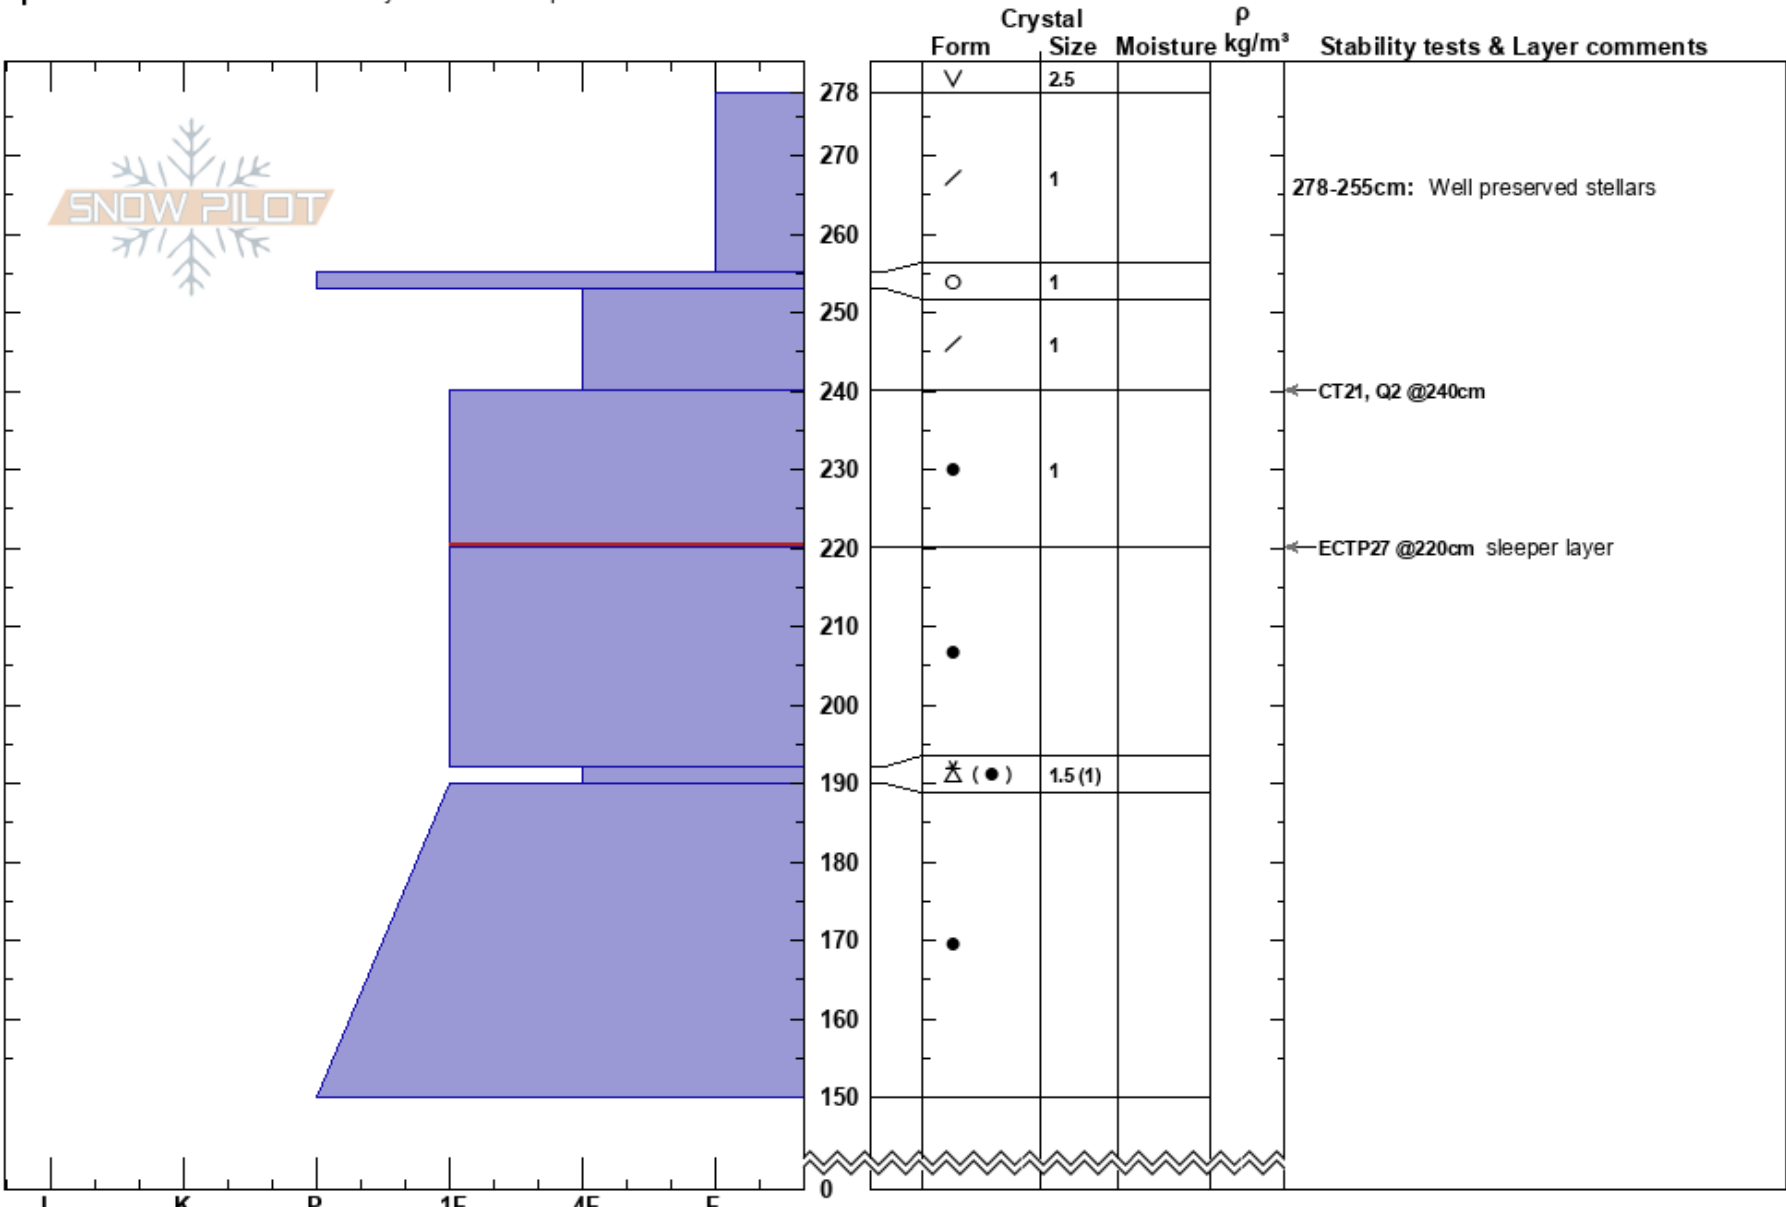

20230208
 Daniel Turner
 Wasatch Range
 UT
 Elevation: 7657 ft
 Aspect: 70°
 Specifics: Recent avalanche activity on different slopes

02/08/2023 - 11:30am
 Co-ord: 41.33002N, -111.91265W
 Slope Angle: 34°
 Wind Loading: yes

Stability:
 Air Temperature: -5.1°C
 Sky Cover: BKN
 Precipitation: S-1
 Wind: Moderate

HS:278
 PF: 50
 PS: 14
 278-255cm: Well preserved stellars
 240-220cm: Problematic layer

Notes: