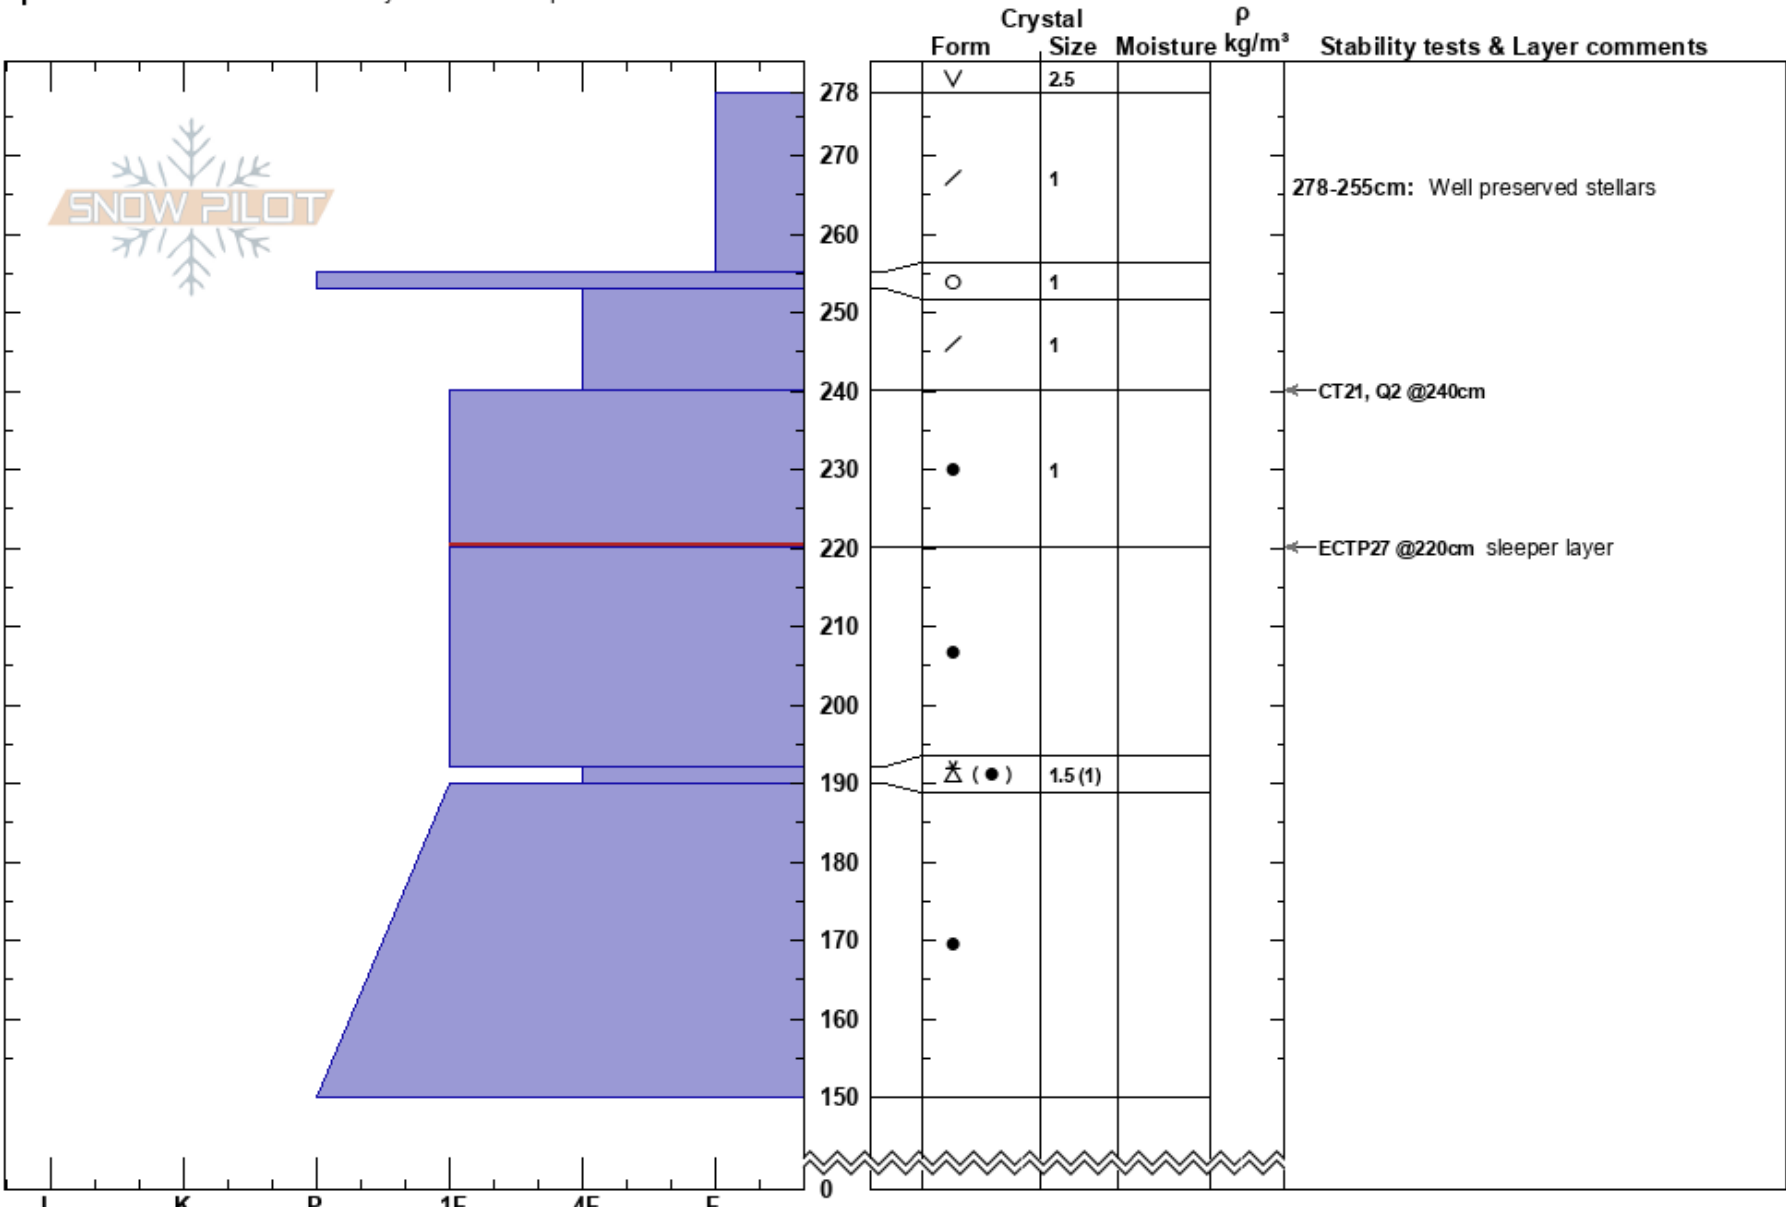

20230208
 Daniel Turner
 Wasatch Range
 UT
 Elevation: 7657 ft
 Aspect: 70°
 Specifics: Recent avalanche activity on different slopes

02/08/2023 - 11:30am
 Co-ord: 41.33002N, -111.91265W
 Slope Angle: 34°
 Wind Loading: yes

Stability: HS:278
 Air Temperature: -5.1°C PF: 50
 Sky Cover: BKN PS: 14
 Precipitation: S-1
 Wind: Moderate
 278-255cm: Well preserved stellars
 240-220cm: Problematic layer

Notes: