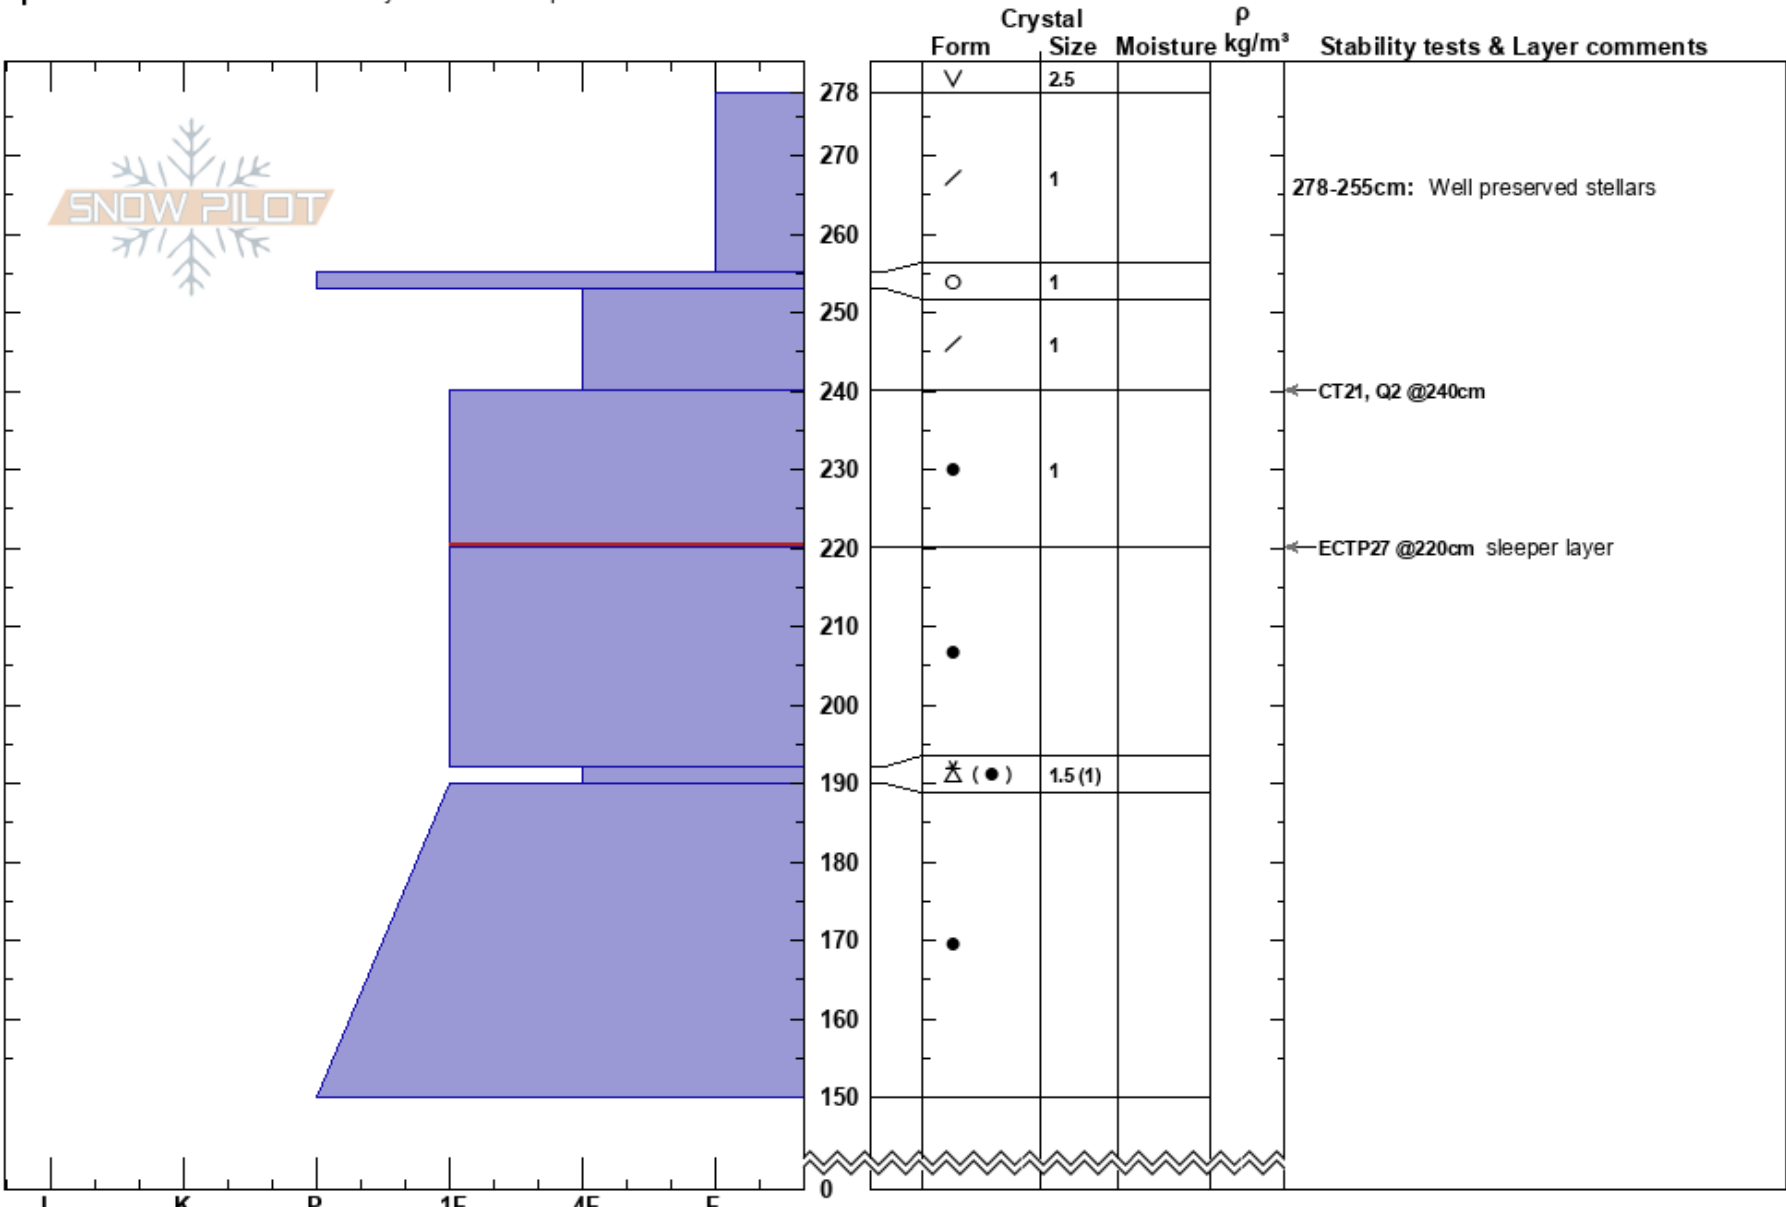

20230208
 Daniel Turner
 Wasatch Range
 UT
 Elevation: 7657 ft
 Aspect: 70°
 Specifics: Recent avalanche activity on different slopes

02/08/2023 - 11:30am
 Co-ord: 41.33002N, -111.91265W
 Slope Angle: 34°
 Wind Loading: yes

Stability:
 Air Temperature: -5.1°C
 Sky Cover: BKN
 Precipitation: S-1
 Wind: Moderate

HS:278
 PF: 50
 PS: 14
 Layer Notes:
 278-255cm: Well preserved stellars
 240-220cm: Problematic layer

Notes: