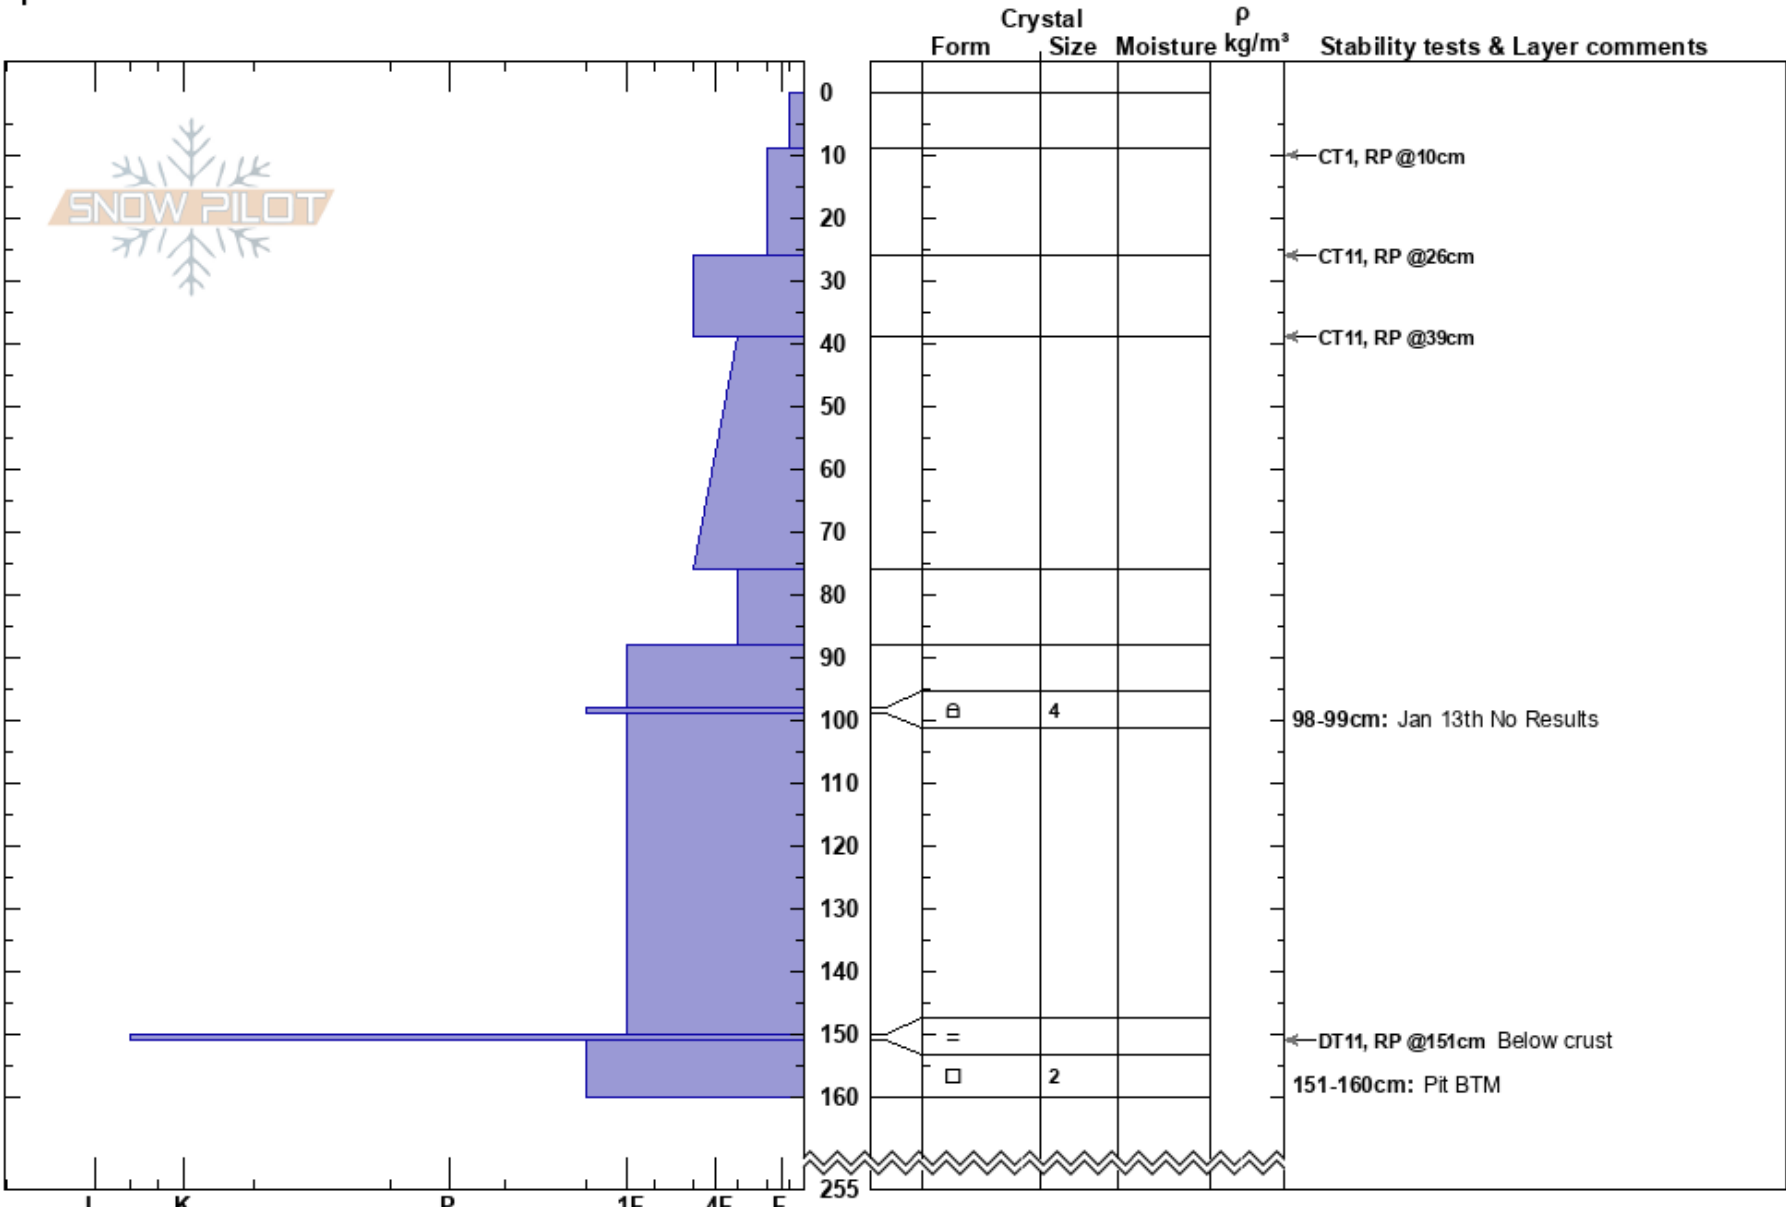

Valentino TL
 Rockies
 BC
 Elevation: 1770 m
 Aspect: NW
 Specifics:

Craig Hartmetz
 08/02/2023 - 10:00
 Co-ord:
 Slope Angle: 25°
 Wind Loading: no

Stability:
 Air Temperature: -4°C
 Sky Cover: OVC
 Precipitation: S-1
 Wind: SW Light Breeze

HS:255
 PF: 75
 98-99cm: Jan 13th No Results
 151-160cm: Pit BTM

Layer Notes:

Notes: Treeline glade, test profile for Jan 13 interface.