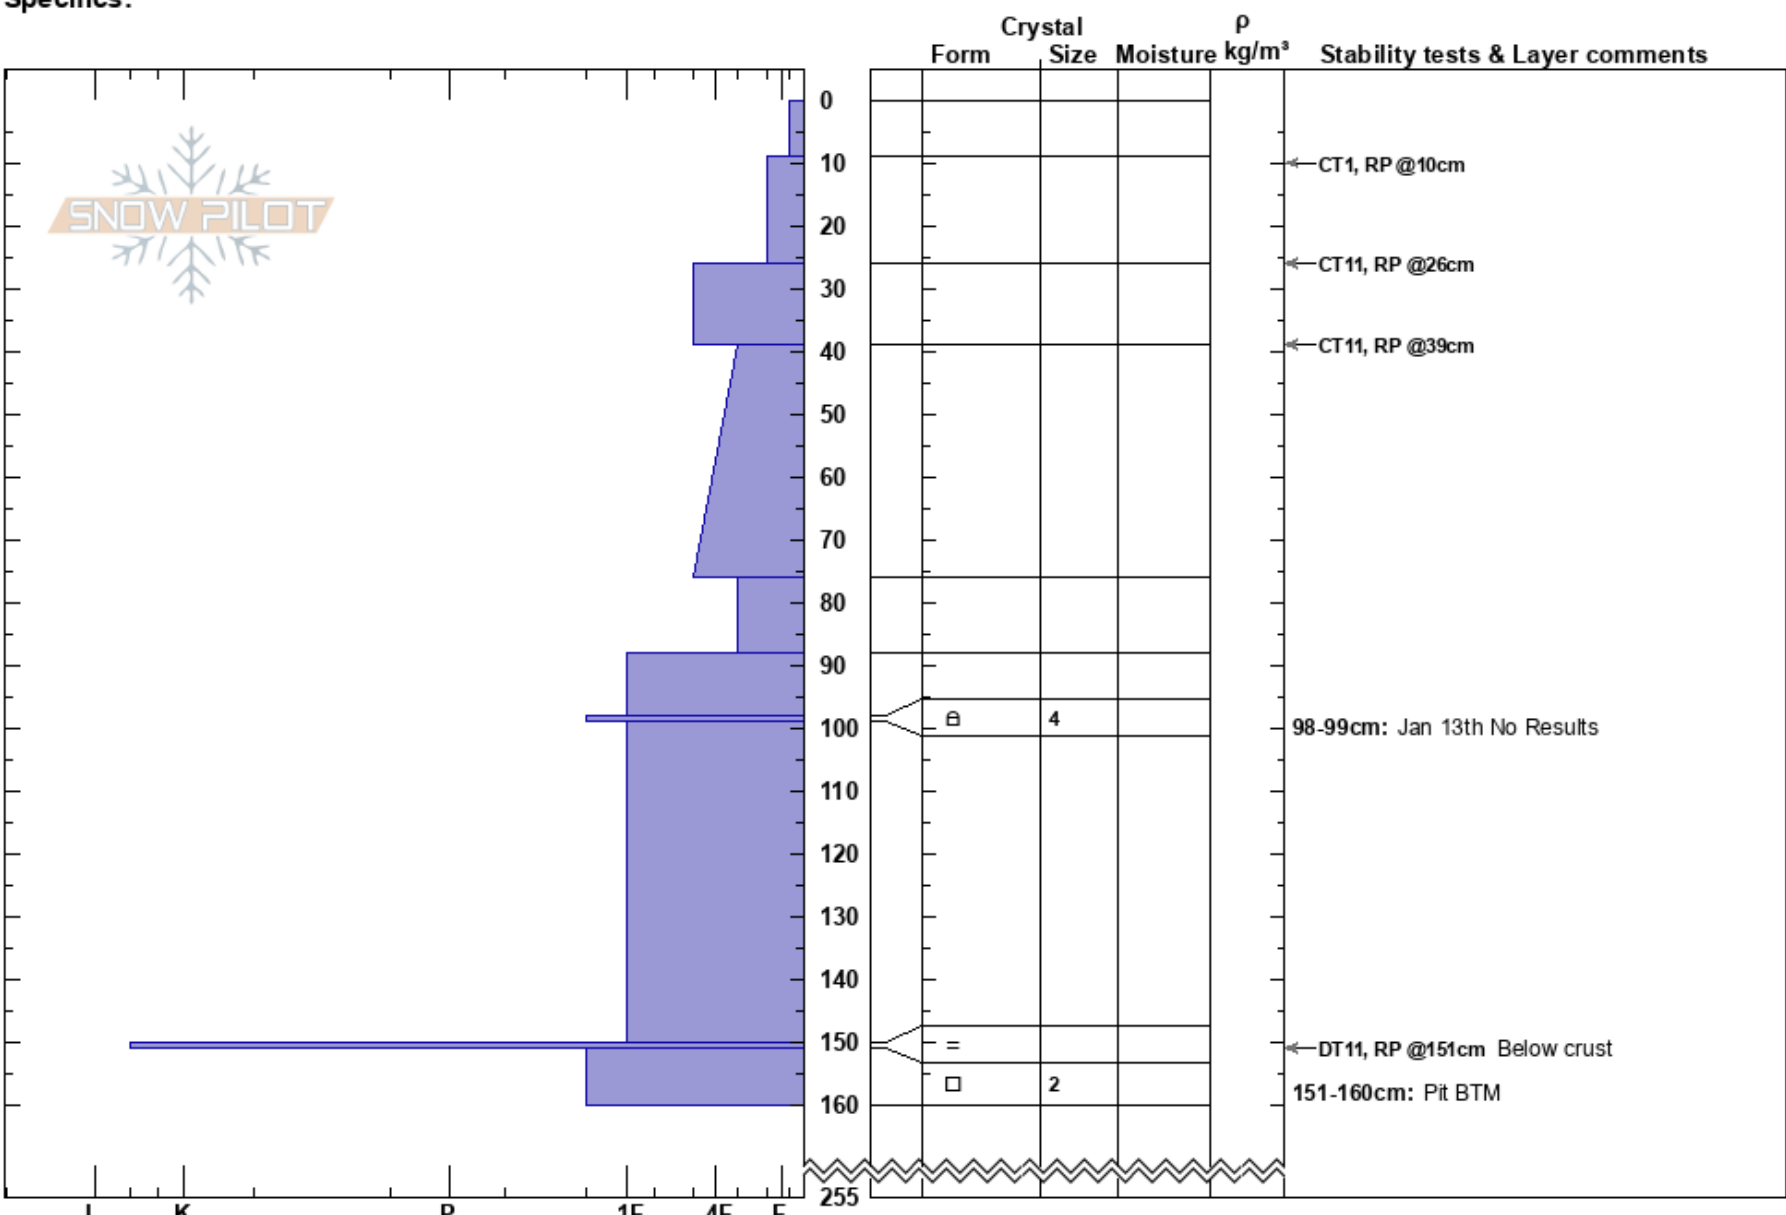

Valentino TL
 Rockies
 BC
 Elevation: 1770 m
 Aspect: NW
 Specifics:

Craig Hartmetz
 08/02/2023 - 10:00
 Co-ord:
 Slope Angle: 25°
 Wind Loading: no

Stability:
 Air Temperature: -4°C
 Sky Cover: OVC
 Precipitation: S-1
 Wind: SW Light Breeze

HS:255
 PF: 75
 98-99cm: Jan 13th No Results
 151-160cm: Pit BTM

Layer Notes:

Notes: Treeline glade, test profile for Jan 13 interface.