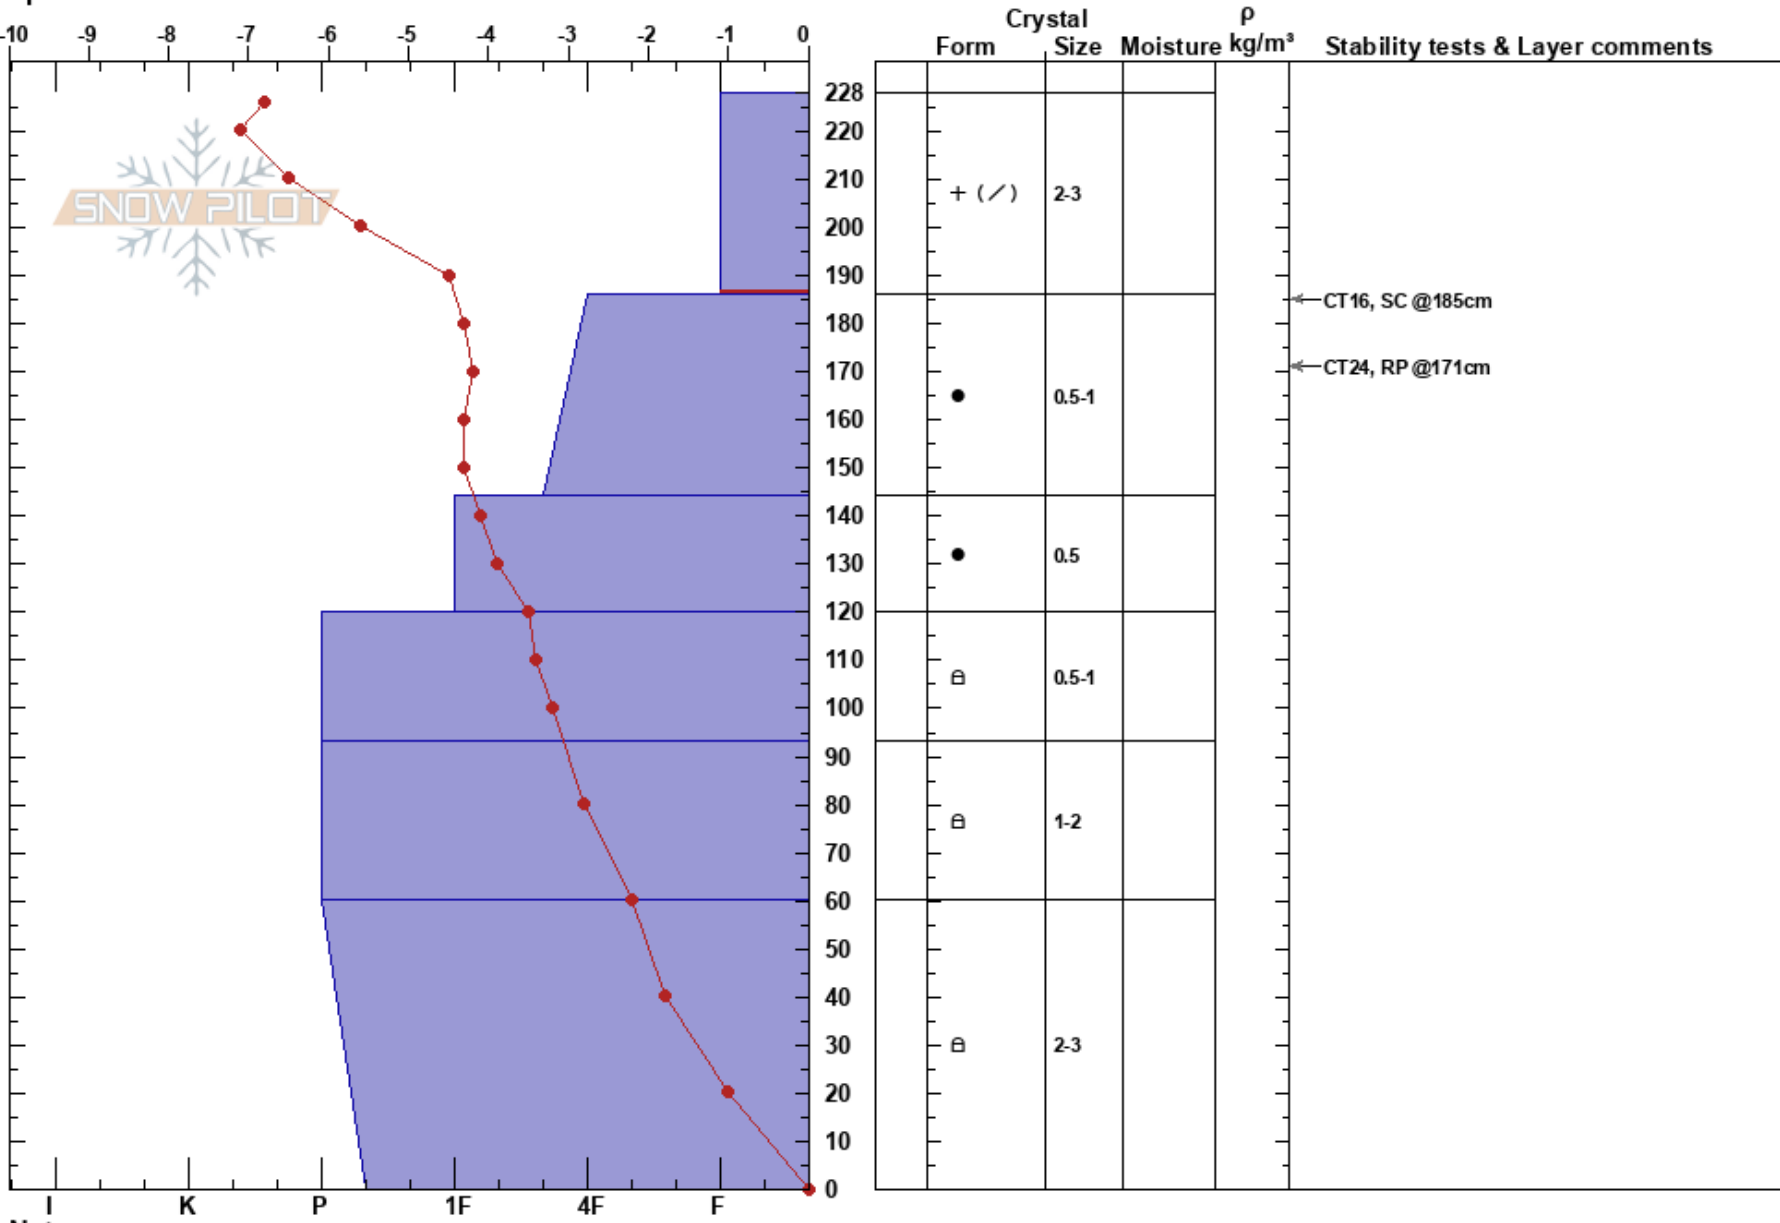

20230108 Sourtoe
 Rockies
 BC
 Elevation: 1925 m
 Aspect:
 Specifics:

Michael Brackenhofer
 08/02/2023 - 11:00
 Co-ord:
 Slope Angle: 30°
 Wind Loading:

Stability:
 Air Temperature: -6°C
 Sky Cover: BKN
 Precipitation: NO
 Wind: Calm
 HS:228
 PF: 110
 PS: 40
 228-186cm: Problematic layer