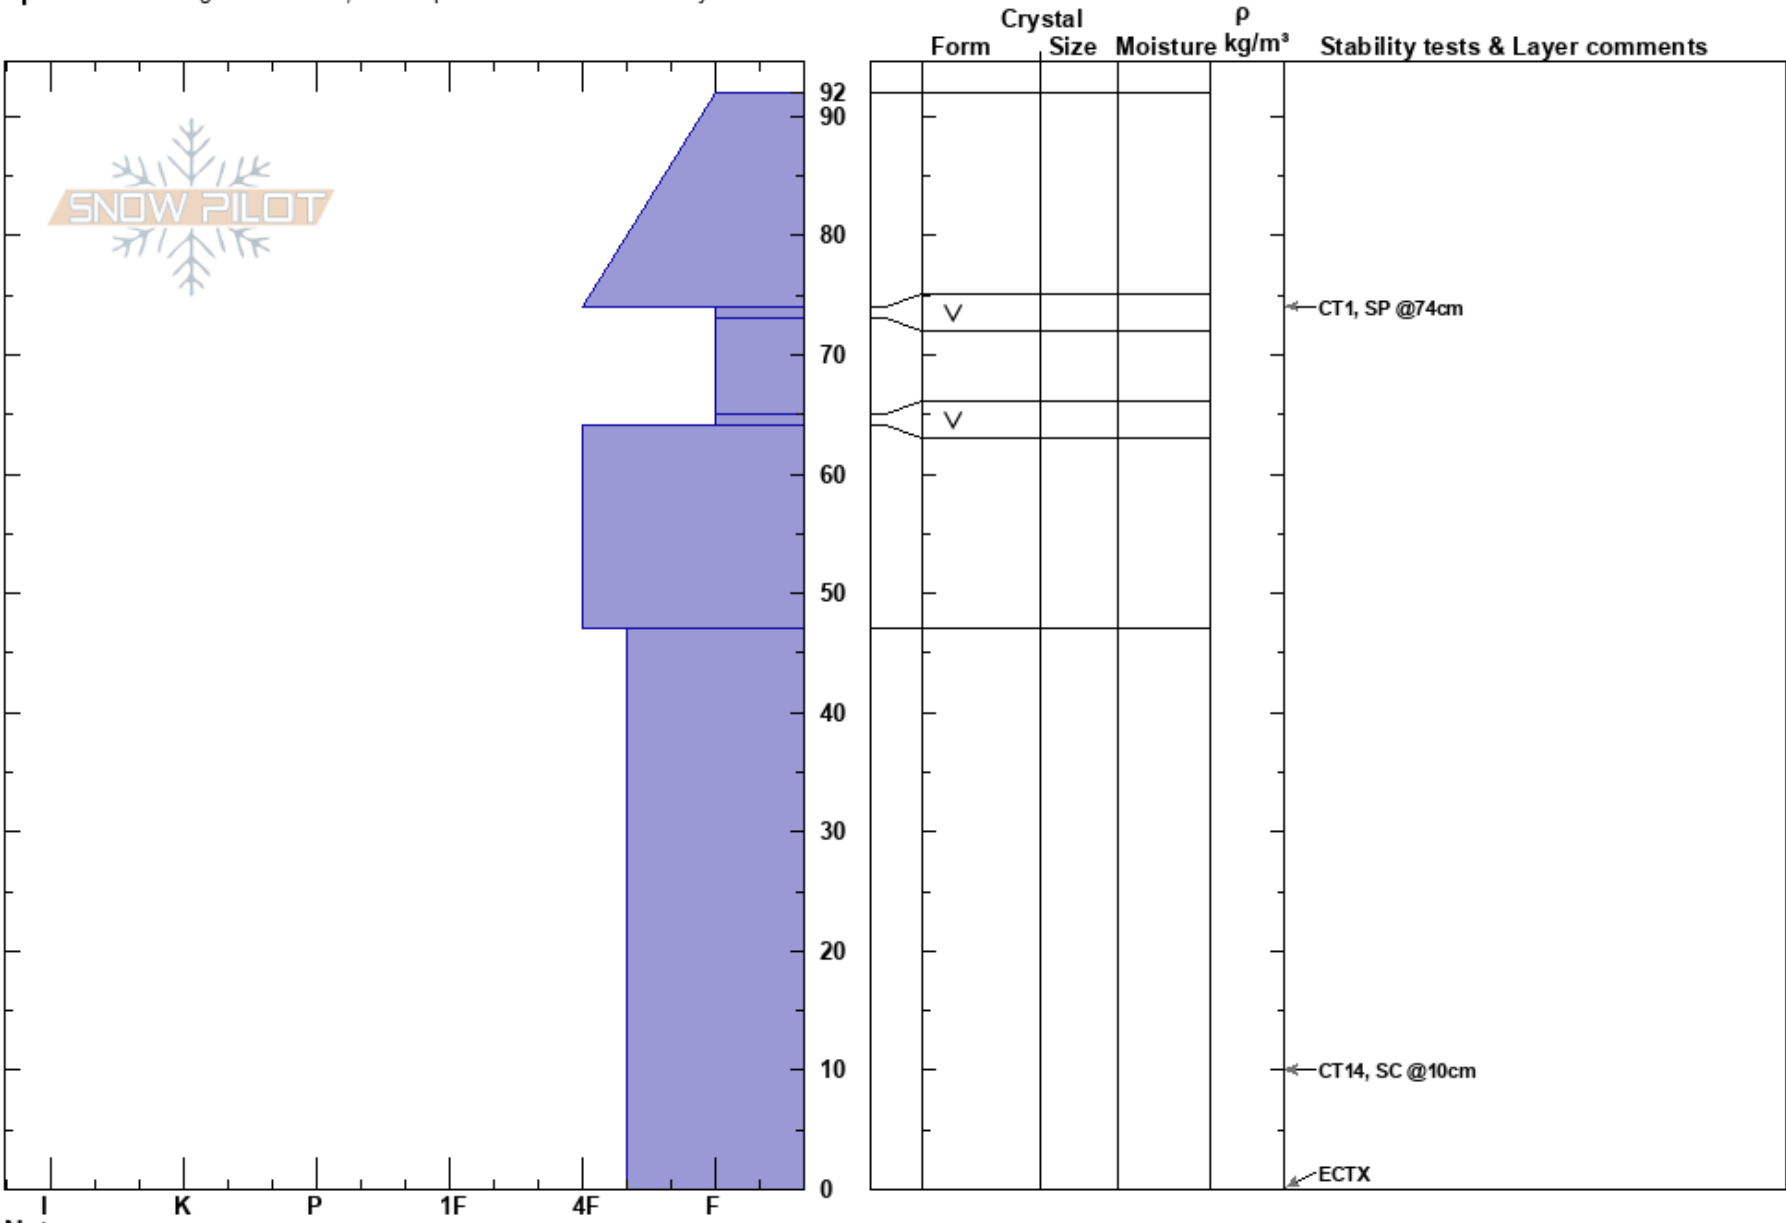

Goldie Shoulder Left
 purcell
 BC
Elevation: 2440 m
Aspect: E
Specifics: Pit dug in a Ski Area; Pit is representative of backcountry

Panorama Avalanche Office
 08/02/2023 - 11:20
Co-ord:
Slope Angle: 32°
Wind Loading:

Stability:
Air Temperature:
Sky Cover: SCT
Precipitation: NO
Wind: W Light Breeze

HS: 92
PF: 60

Layer Notes:

Notes: Mid Nov PWL @ 34cm