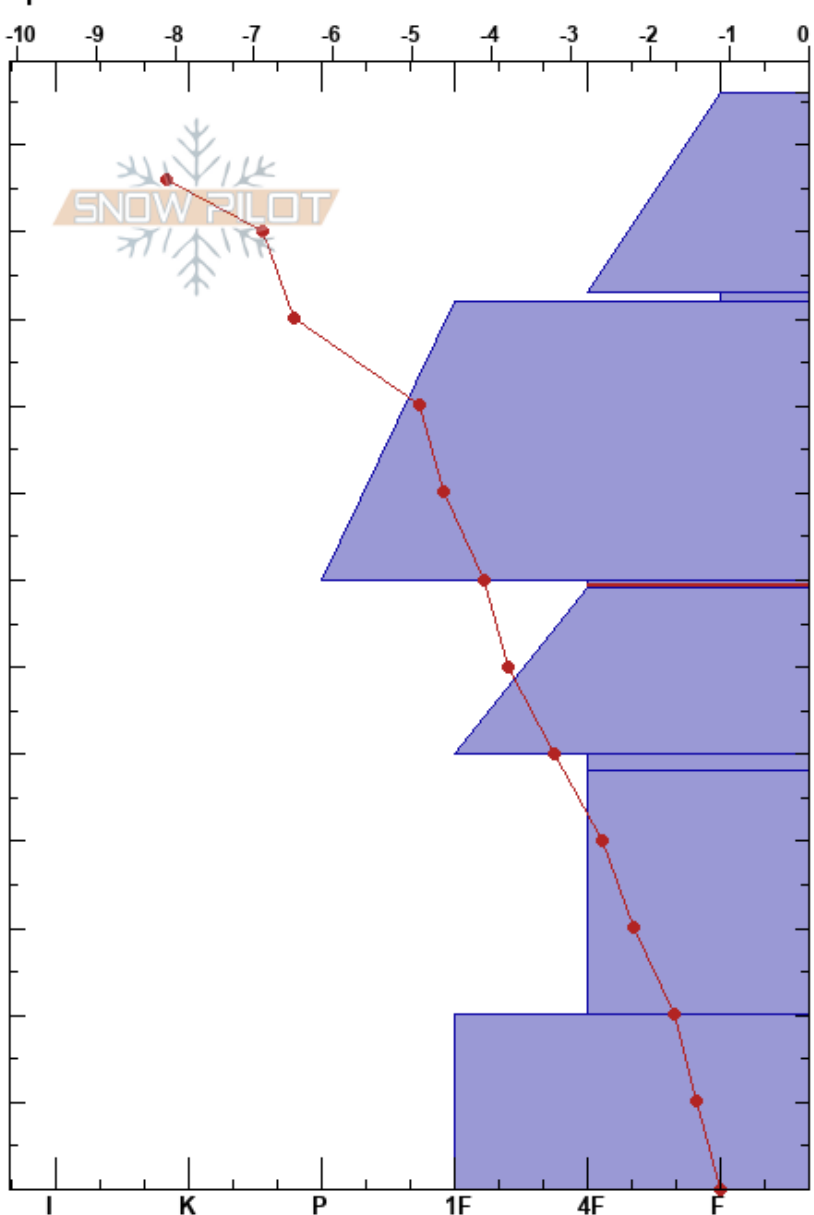

30m below Repeater
 purcell
 BC
Elevation: 2388 m
Aspect: SE
Specifics:

TCA Avy Office
 08/02/2023 - 13:30
Co-ord: 50.47400N, -116.29800W
Slope Angle: 31°
Wind Loading: previous

Stability:
Air Temperature: -8°C
Sky Cover: FEW
Precipitation: NO
Wind: Calm

HS: 126
PF: 65
Layer Notes:
 103-102cm: Jan22SH
 70-69cm: Dec17SH
 70-69cm: Problematic layer
 20-0cm: contains decomposing Nov cr

Height (cm)	Crystal		Moisture	ρ kg/m³	Stability tests & Layer comments
	Form	Size			
126					
110	+ (□)	2(2)			
103	□ (∇)	2-3(3)			← PST77/100 (End) @103cm Jan22SH
100					← CT6, SC @102cm
90					103-102cm: Jan22SH
80	□				
70	□	2-3			← PST40/100 (End) @68cm Dec17SH/FC's
70					70-69cm: Dec17SH
60	□	3-4			
50	□	3-5			← CT24, SC @48cm
40					
30	□	4-6			
20					
10	□ (∧)	4-5			20-0cm: contains decomposing Nov cr
0					