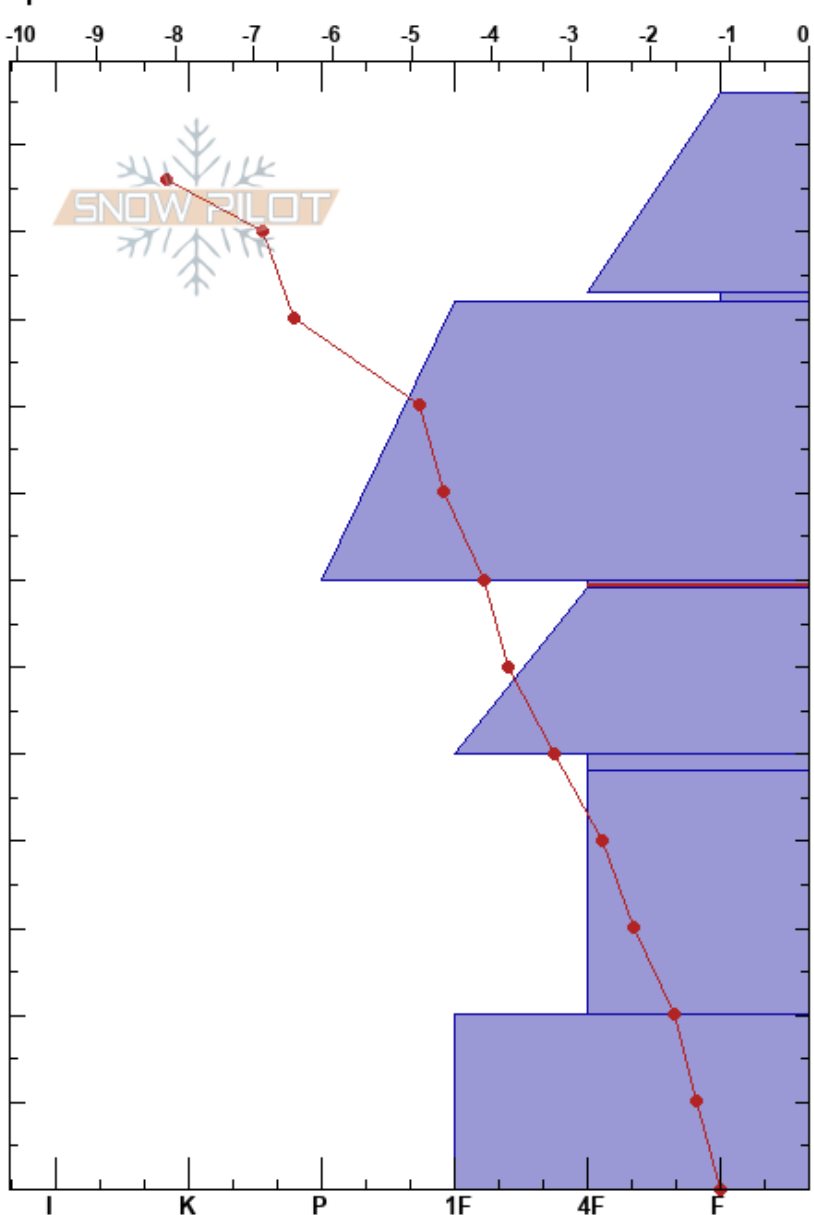

30m below Repeater
 purcell
 BC
Elevation: 2388 m
Aspect: SE
Specifics:

TCA Avy Office
 08/02/2023 - 13:30
Co-ord: 50.47400N, -116.29800W
Slope Angle: 31°
Wind Loading: previous

Stability:
Air Temperature: -8°C
Sky Cover: FEW
Precipitation: NO
Wind: Calm

HS: 126
PF: 65
Layer Notes:
 103-102cm: Jan22SH
 70-69cm: Dec17SH
 70-69cm: Problematic layer
 20-0cm: contains decomposing Nov cr

Form	Crystal		Moisture	ρ kg/m ³	Stability tests & Layer comments
	Size	Moisture			
+ (□)	2(2)				
□ (∇)	2-3(3)				←PST77/100 (End) @103cm Jan22SH ←CT6, SC @102cm 103-102cm: Jan22SH
□					
□	2-3				←PST40/100 (End) @68cm Dec17SH/FC's 70-69cm: Dec17SH
□	3-4				
□	3-5				←CT24, SC @48cm
□	4-6				
□ (∧)	4-5				20-0cm: contains decomposing Nov cr