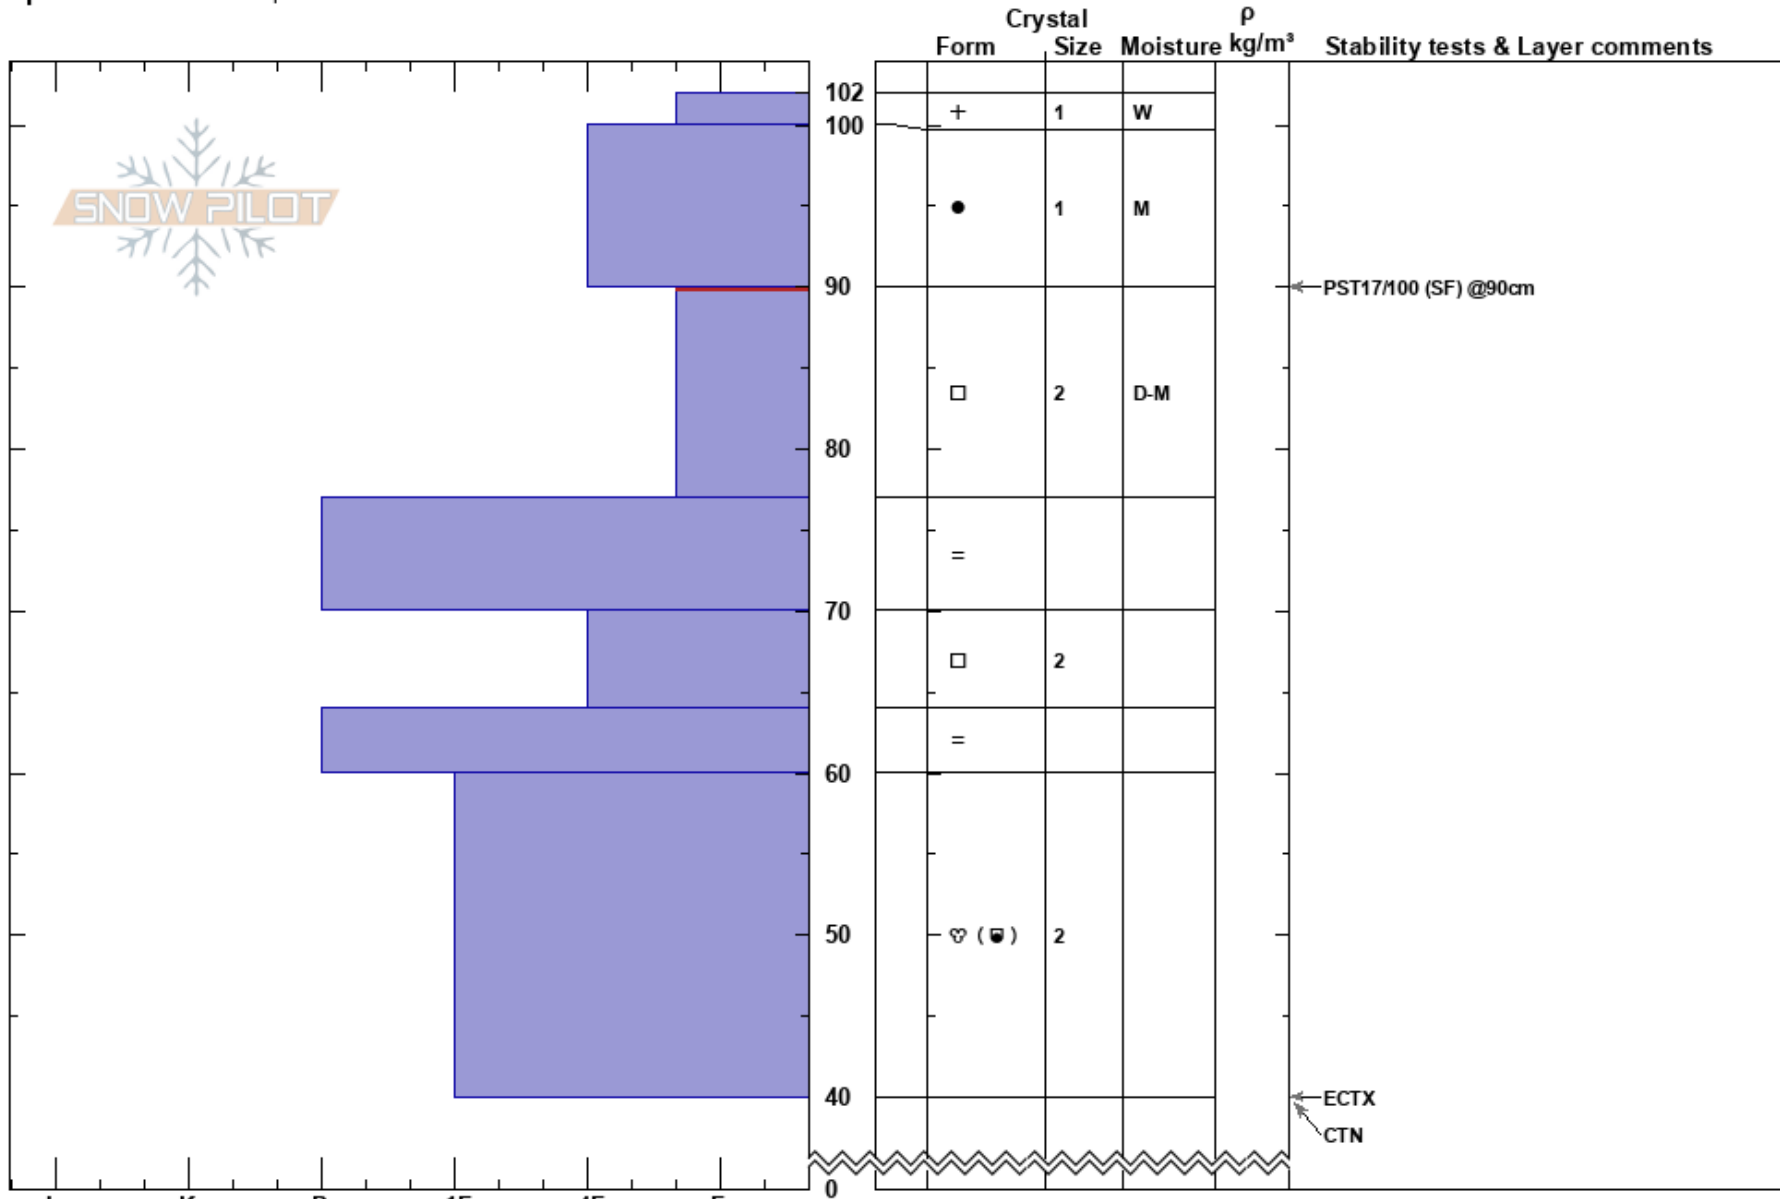

Chickadee Ridge
 Carson Range
 NV
Elevation: 8860 ft
Aspect: 340°
Specifics: We skied slope

Brandon Schwartz
 01/04/2018 - 11:30am
Co-ord: 39.29363N, -119.90345W
Slope Angle: 22°
Wind Loading: no

Stability: Good **HS:** 102 **Layer Notes:**
Air Temperature: 1.5°C **PS:** 10 90-77cm: Problematic layer
Sky Cover: BKN
Precipitation: NO
Wind: SW Light Breeze

Notes: Pit dug in near treeline terrain. Snowpack conducive to loose wet avalanche activity.