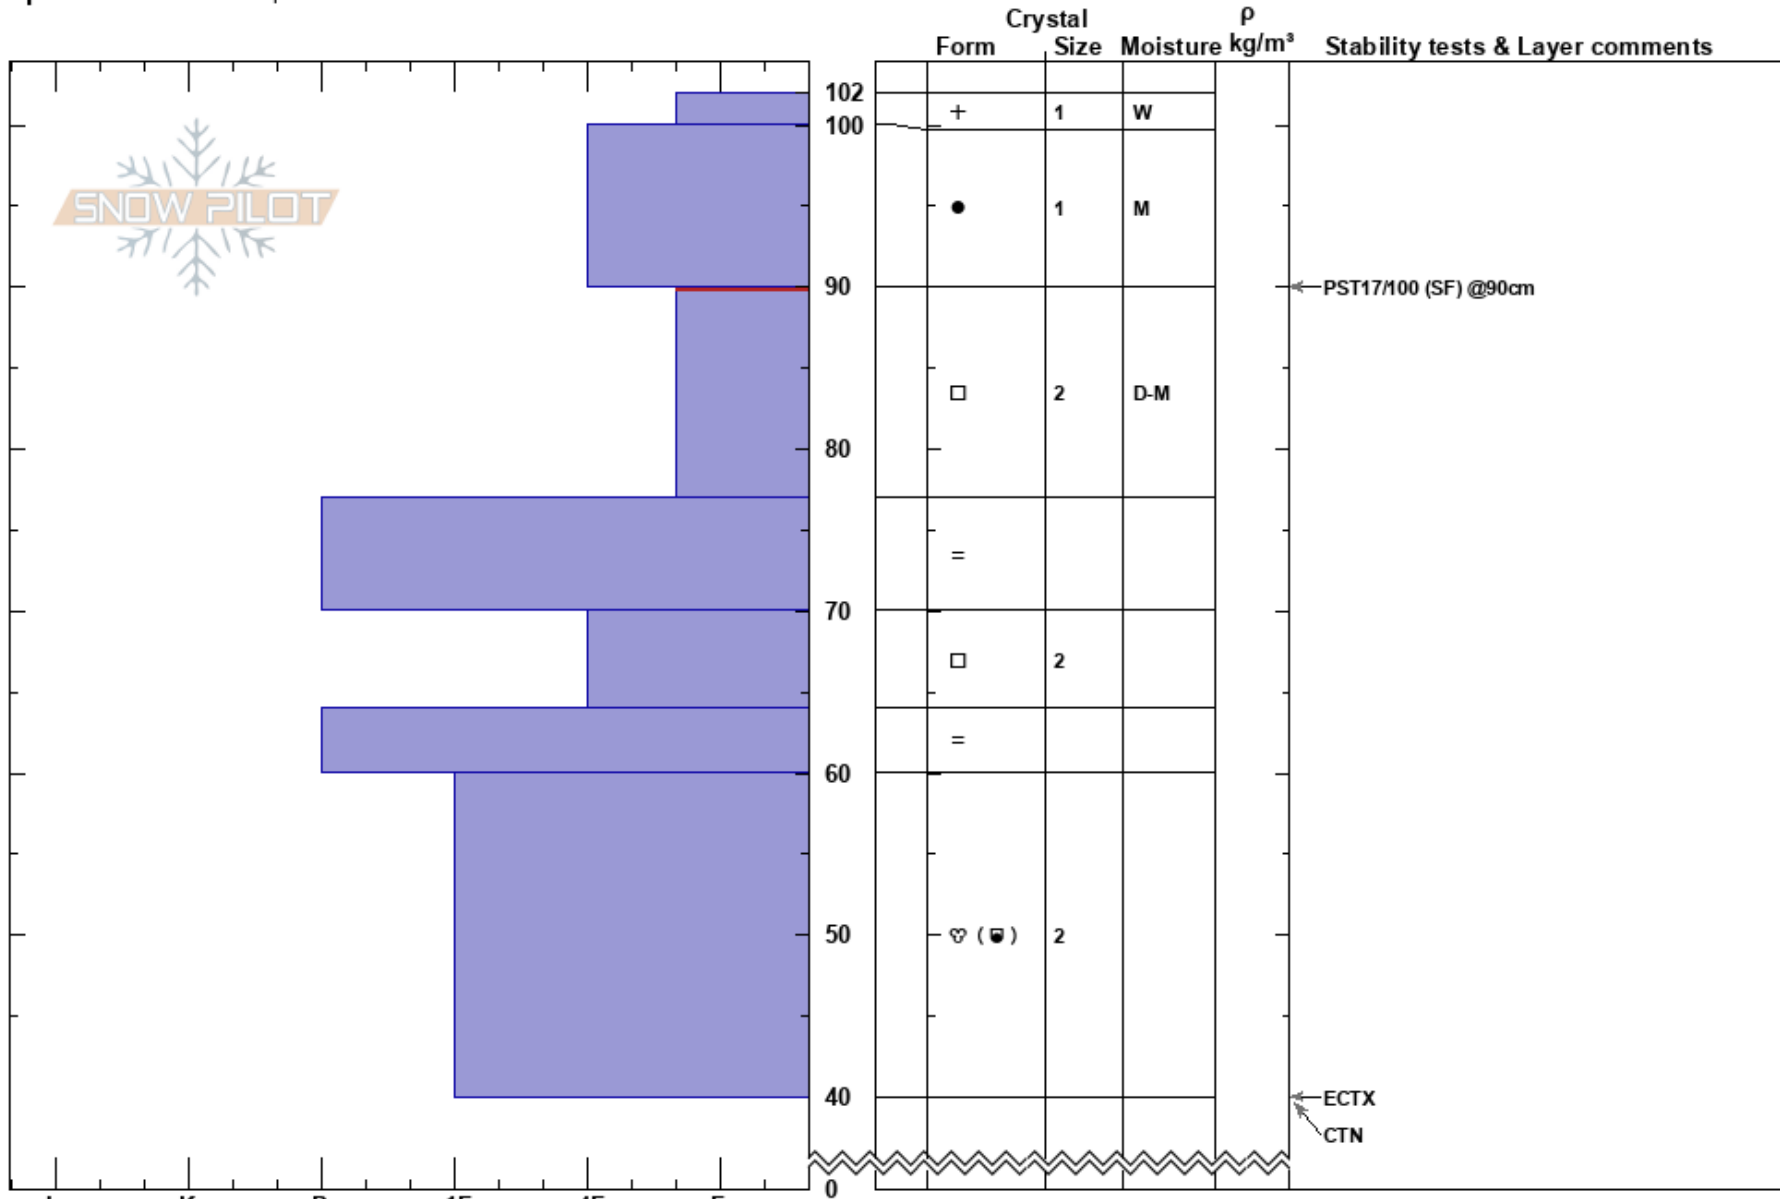

Chickadee Ridge  
 Carson Range  
 NV  
**Elevation:** 8860 ft  
**Aspect:** 340°  
**Specifics:** We skied slope

Brandon Schwartz  
 01/04/2018 - 11:30am  
**Co-ord:** 39.29363N, -119.90345W  
**Slope Angle:** 22°  
**Wind Loading:** no

**Stability:** Good **HS:** 102 **Layer Notes:**  
**Air Temperature:** 1.5°C **PS:** 10 90-77cm: Problematic layer  
**Sky Cover:** BKN  
**Precipitation:** NO  
**Wind:** SW Light Breeze

**Notes:** Pit dug in near treeline terrain. Snowpack conducive to loose wet avalanche activity.