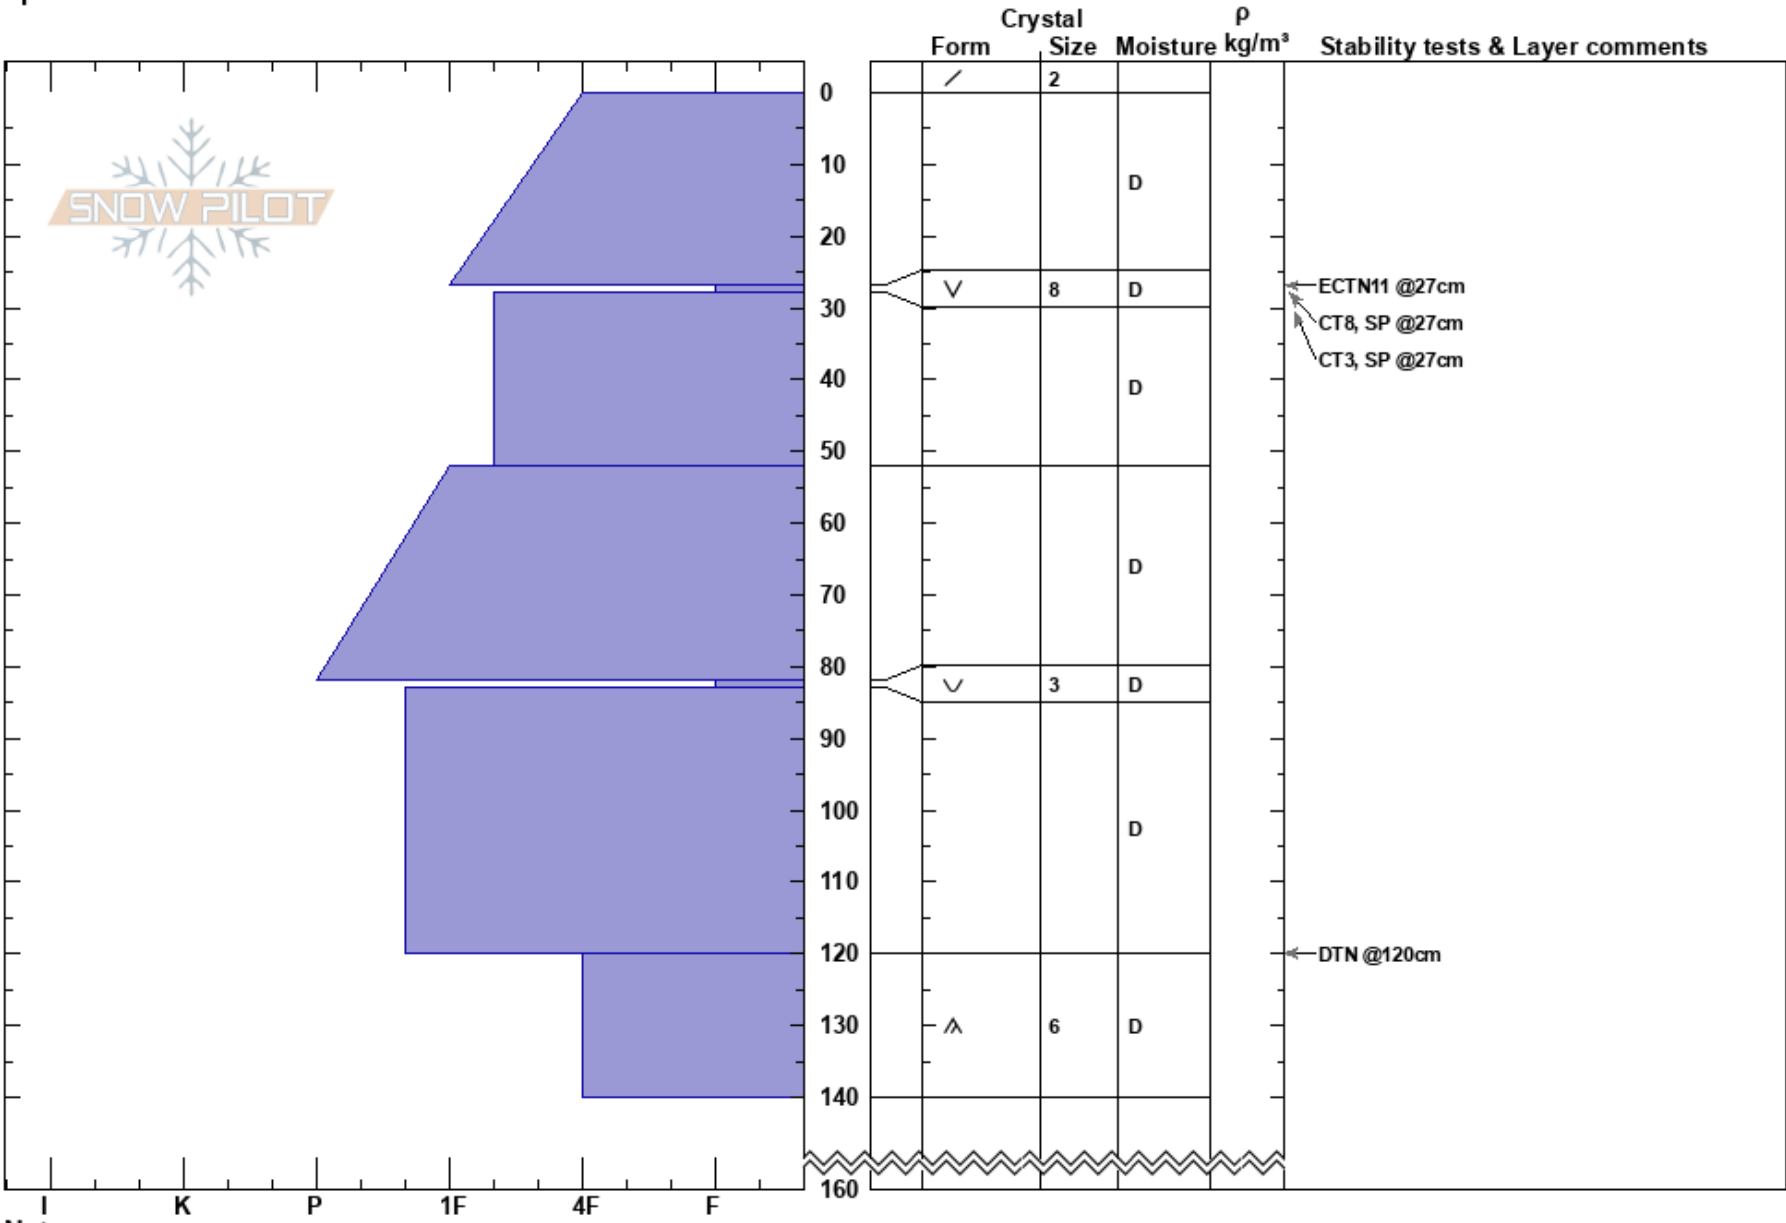

Goldie west
Purcell
BC
Elevation: 2470 m
Aspect: NW
Specifics:

Panorama Avalanche Office
08/02/2023 - 13:00
Co-ord:
Slope Angle: 34°
Wind Loading: previous

Stability:
Air Temperature:
Sky Cover: FEW
Precipitation: NO
Wind: SW Light Breeze

HS: 160
PF: 45 27-28cm: Problematic layer
PS: 15

Layer Notes:

Notes: