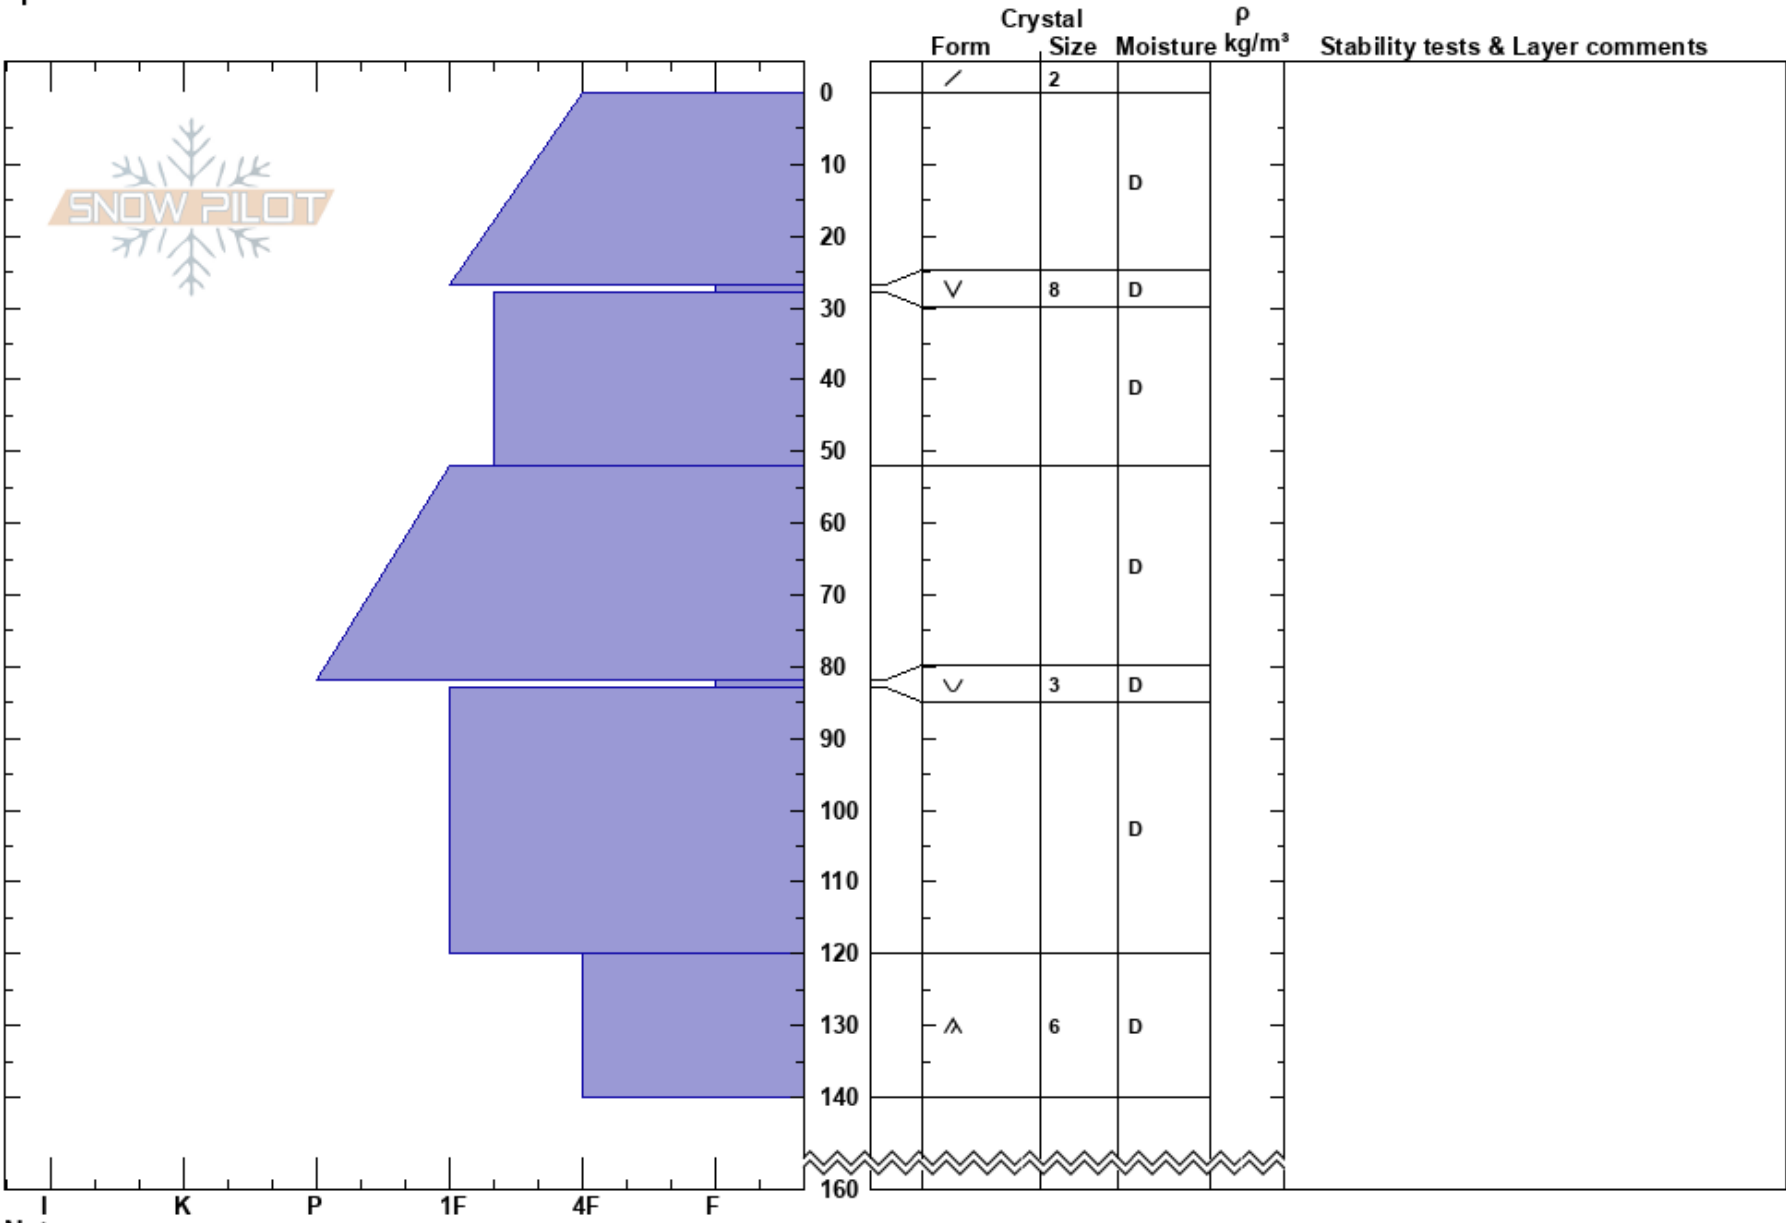

Goldie west  
 Purcell  
 BC  
 Elevation: 2470 m  
 Aspect: NW  
 Specifics:

Panorama Avalanche Office  
 08/02/2023 - 13:00  
 Co-ord:  
 Slope Angle: 34°  
 Wind Loading: previous

Stability:  
 Air Temperature:  
 Sky Cover: FEW  
 Precipitation: NO  
 Wind: SW Light Breeze

HS: 160  
 PF: 45  
 PS: 15  
 Layer Notes:

Notes: