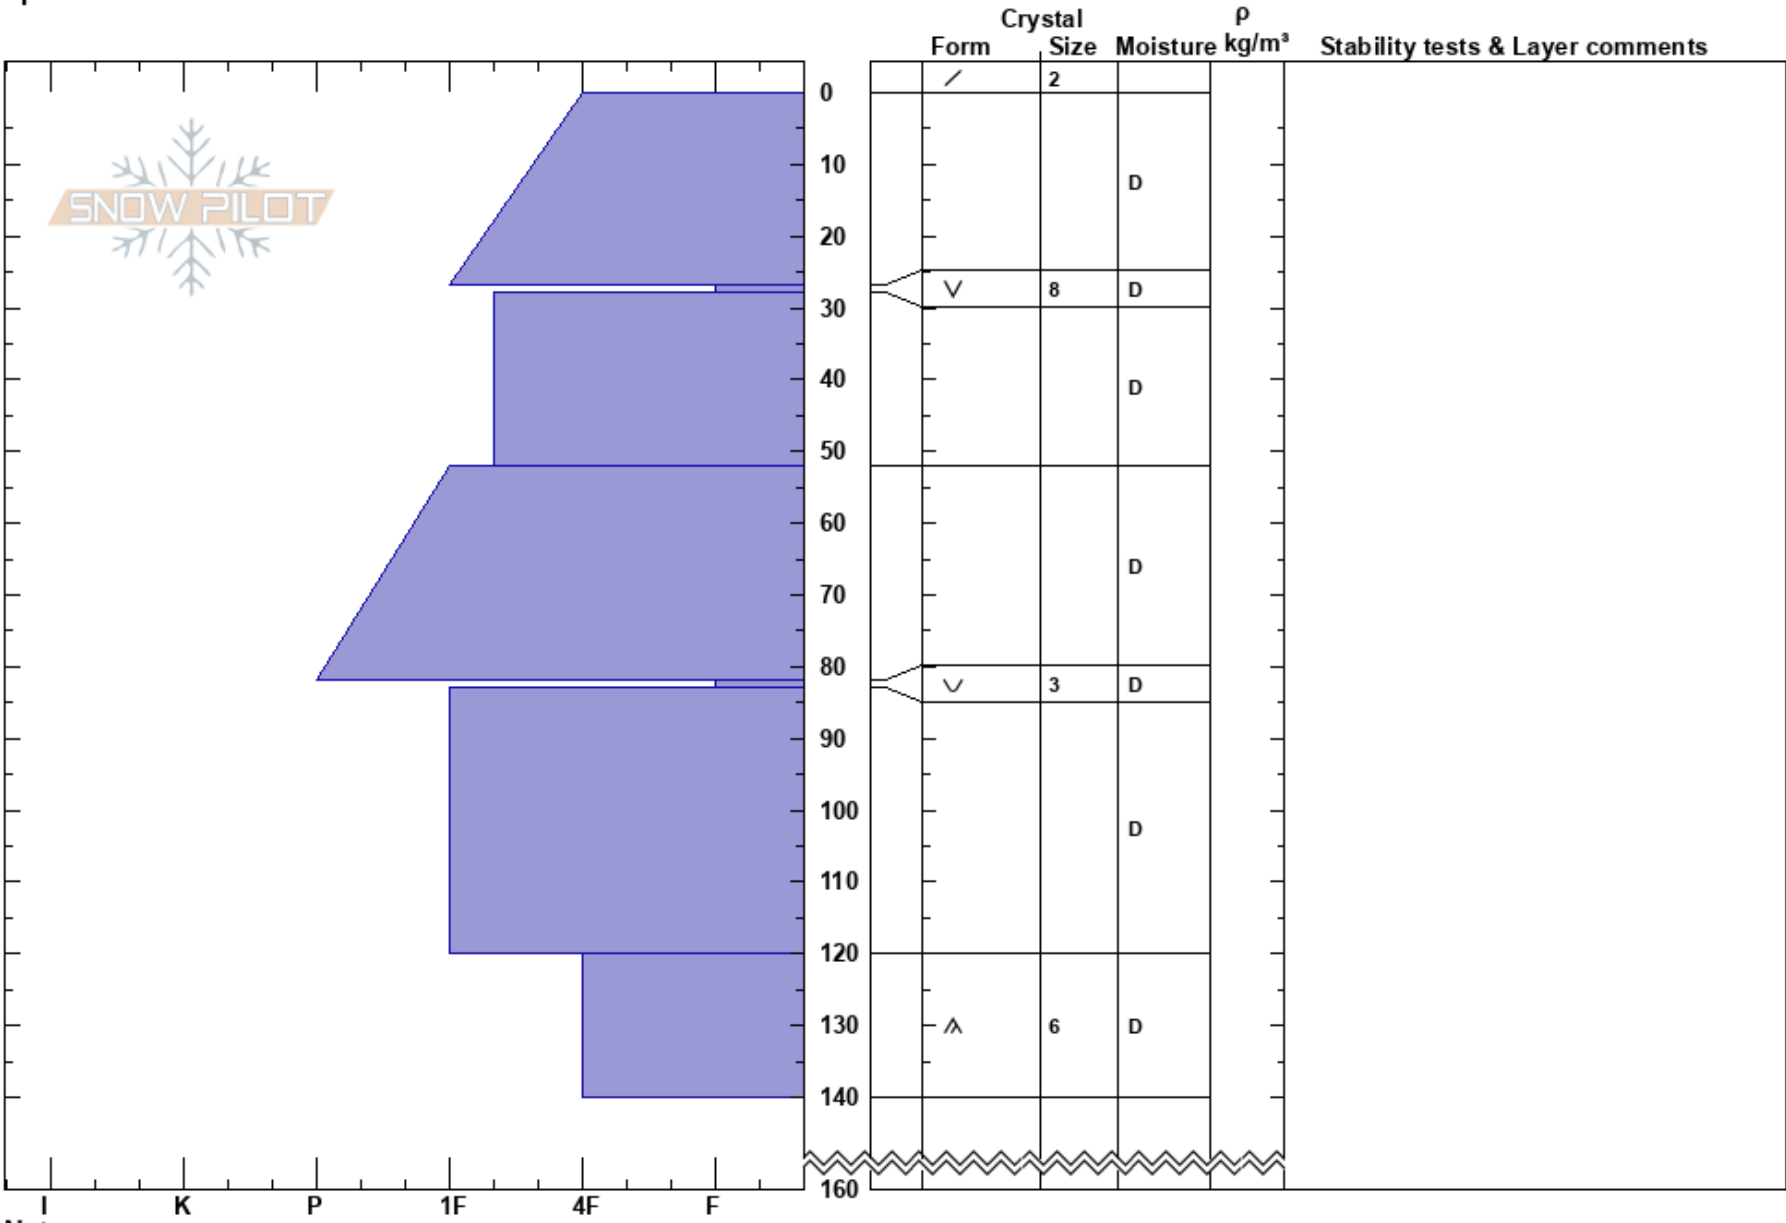

Goldie west  
 Purcell  
 BC  
 Elevation: 2470 m  
 Aspect: NW  
 Specifics:

Panorama Avalanche Office  
 08/02/2023 - 13:00  
 Co-ord:  
 Slope Angle: 34°  
 Wind Loading: previous

Stability:  
 Air Temperature:  
 Sky Cover: FEW  
 Precipitation: NO  
 Wind: SW Light Breeze

HS: 160  
 PF: 45  
 PS: 15

Layer Notes:

Notes: