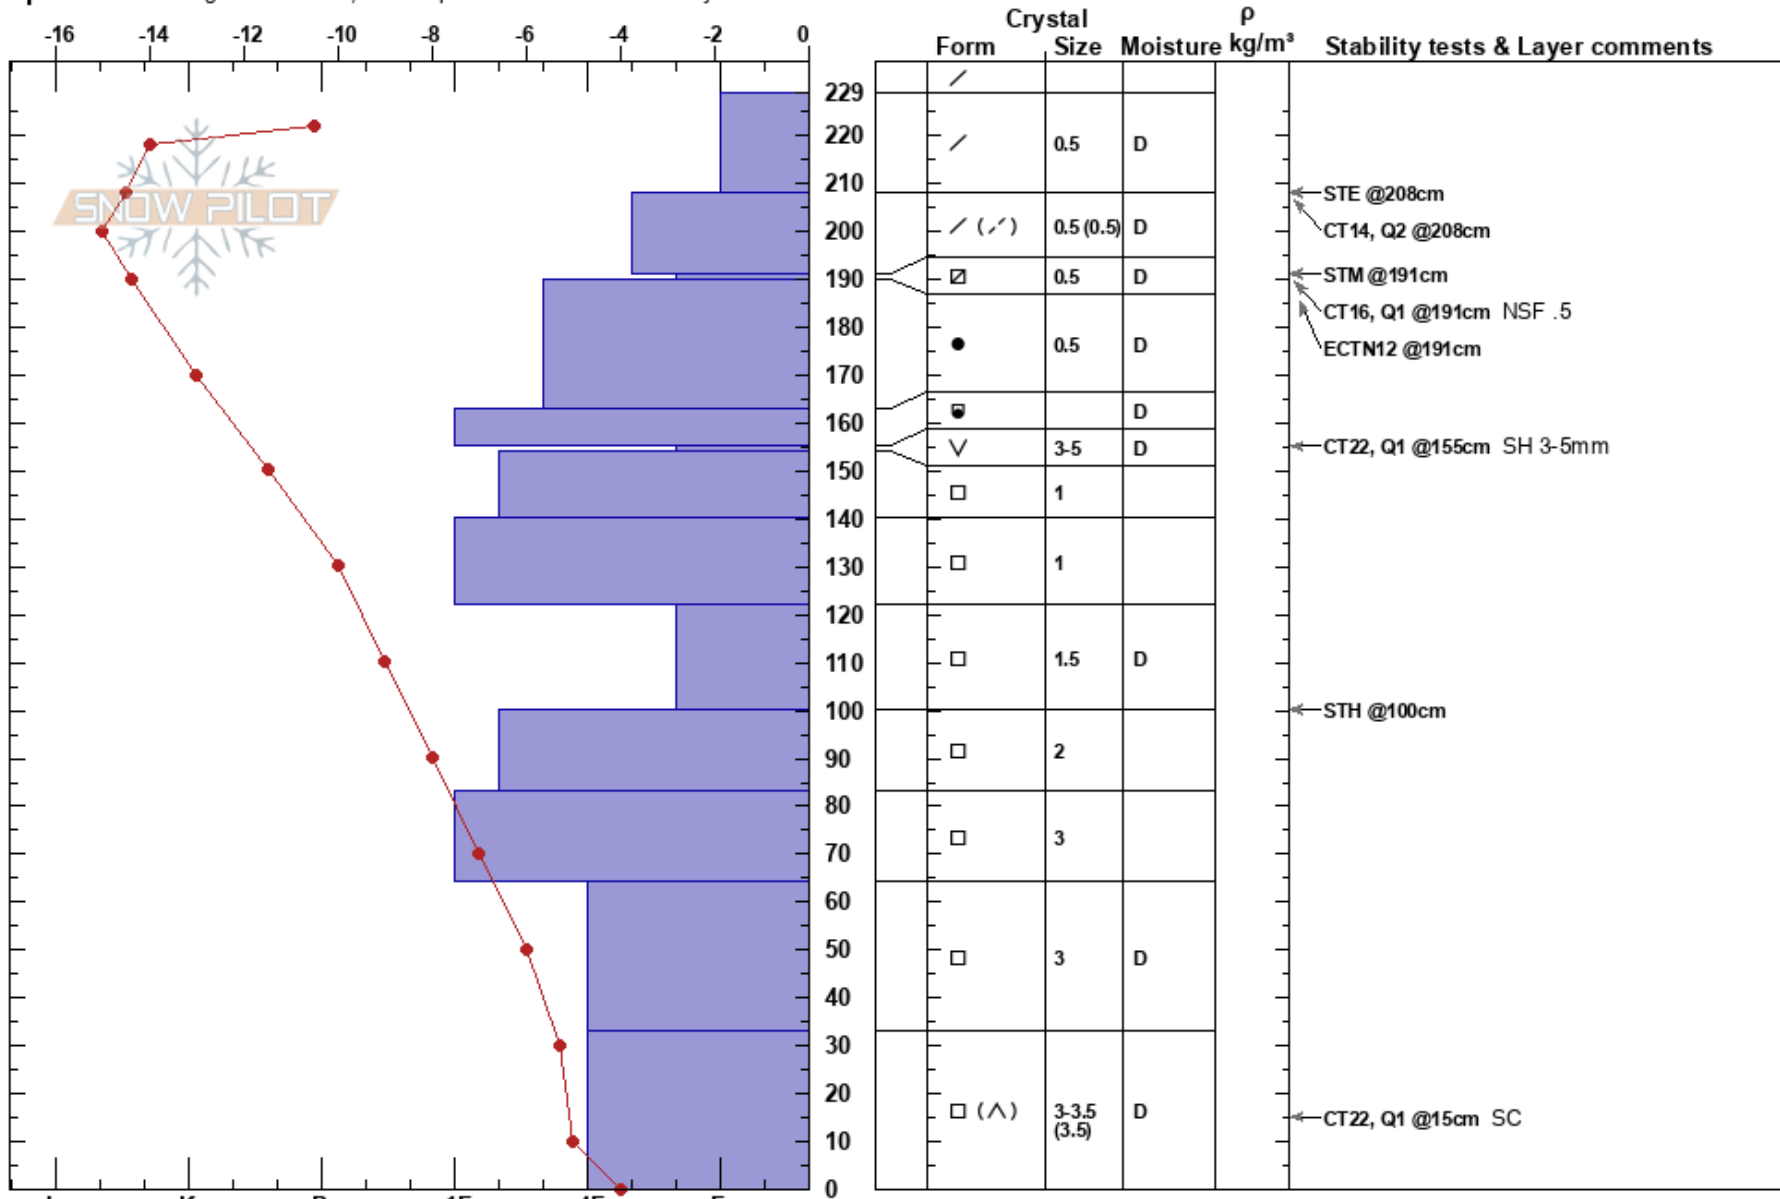

Teo II / Ghost Rider
 Crested Butte Ski Area
 CO
 Elevation: 11400 ft
 Aspect: N
 Specifics: Pit dug in a Ski Area; Pit is representative of backcountry

Crested Butte Ski Patrol
 02/08/2023 - 11:00am
 Co-ord:
 Slope Angle: 37°
 Wind Loading:

Stability:
 Air Temperature: -8°C
 Sky Cover: FEW
 Precipitation: NO
 Wind: N Light Breeze

Layer Notes:

HS: 229
 PF: 50
 PS: 24

Notes: