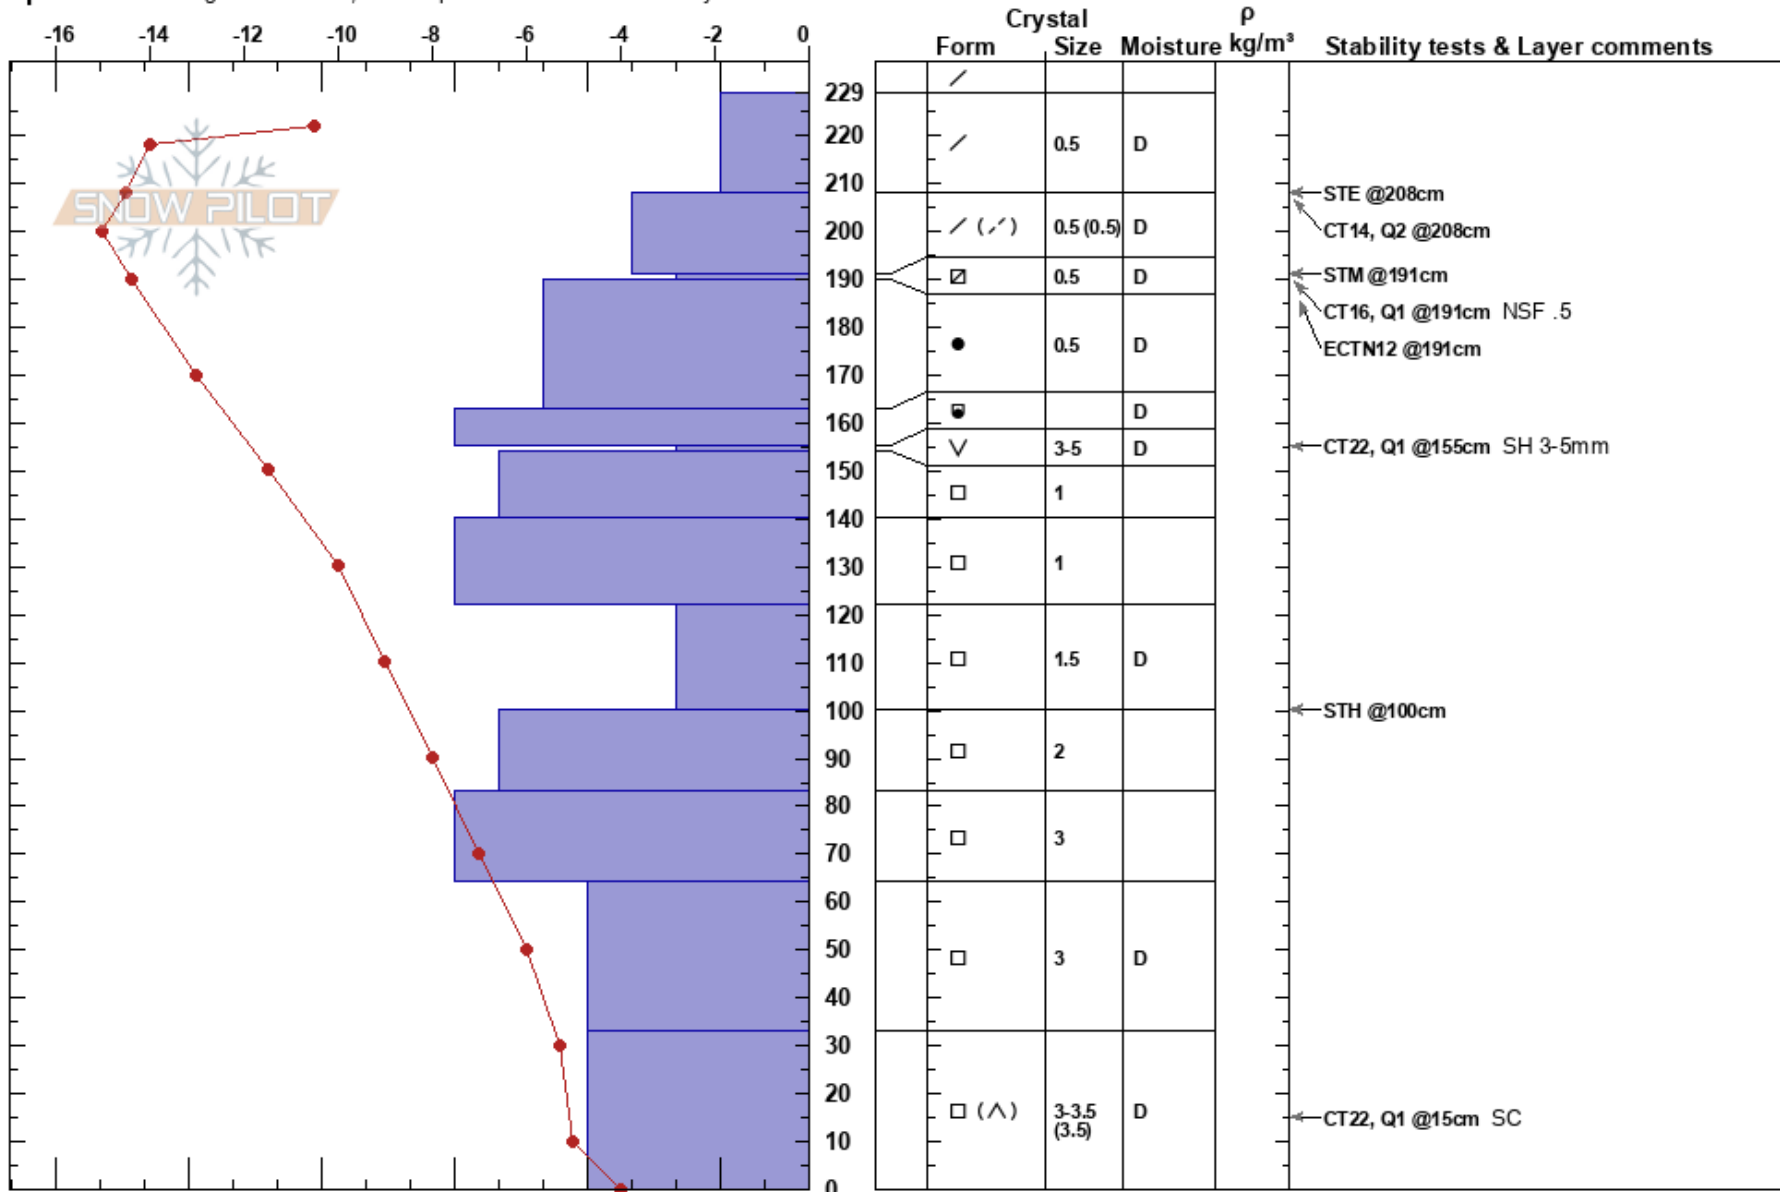

Teo II / Ghost Rider
 Crested Butte Ski Area
 CO
 Elevation: 11400 ft
 Aspect: N

Crested Butte Ski Patrol
 02/08/2023 - 11:00am
 Co-ord:
 Slope Angle: 37°
 Wind Loading:

Stability:
 Air Temperature: -8°C
 Sky Cover: FEW
 Precipitation: NO
 Wind: N Light Breeze

Layer Notes:

Specifics: Pit dug in a Ski Area; Pit is representative of backcountry

Notes: