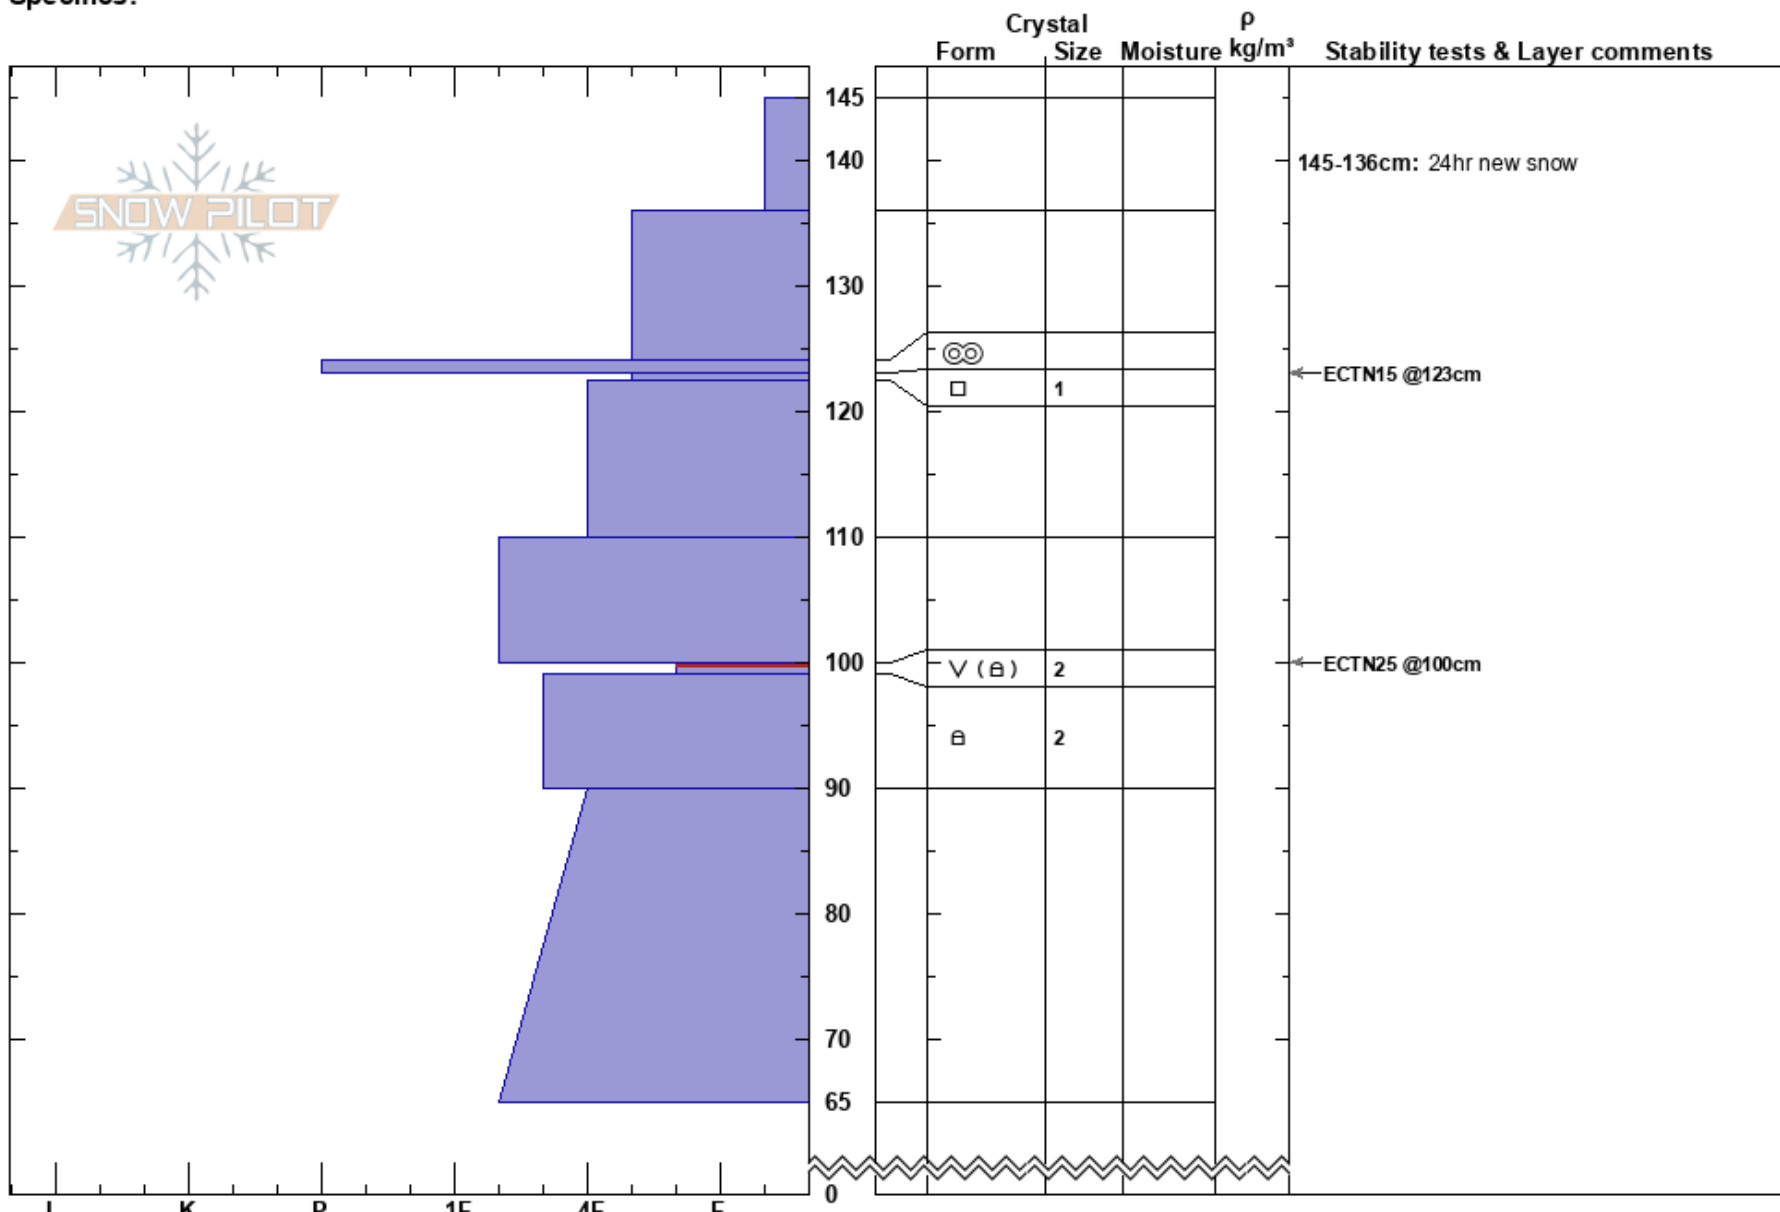

North of Cooke City 2
 Beartooths
 MT
 Elevation: 9140 ft
 Aspect: 126°
 Specifics:

Beau Fredlund
 02/08/2023 - 11:00am
 Co-ord: 45.01937N, -110.00868E
 Slope Angle: 28°
 Wind Loading:

Stability:
 Air Temperature:
 Sky Cover: OVC
 Precipitation: S2
 Wind: W Light Breeze

HS: 145
 Layer Notes:
 145-136cm: 24hr new snow
 100-99cm: Problematic layer

Notes: The LOC/ SH layer at 100cms made an audible 'swish' sound during the ECTN, which was concerning.