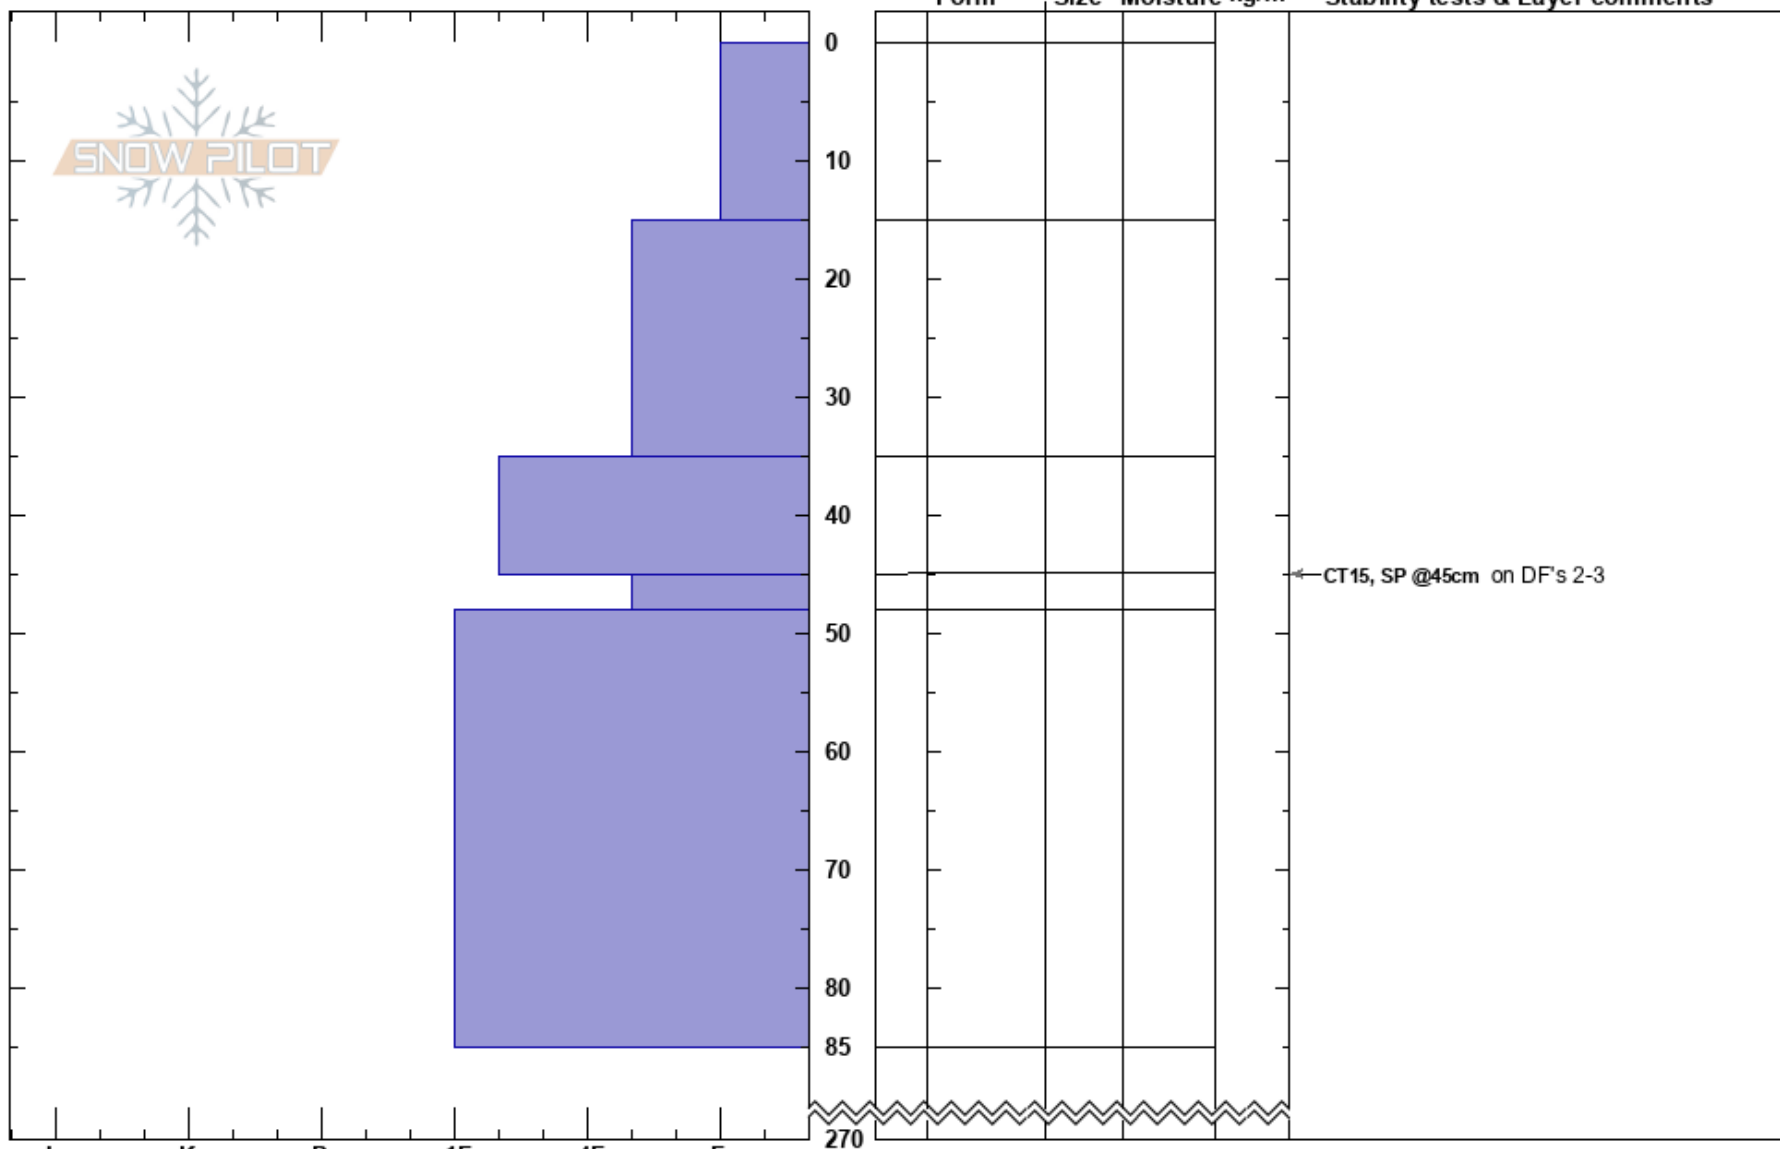

Boris
Monashee
BC
Elevation: 2050 m
Aspect: SE
Specifics:

Mustang Powder
08/02/2023 - 09:49
Co-ord:
Slope Angle: 26°
Wind Loading:

Stability: **HS:270**
Air Temperature: -4°C
Sky Cover: BKN
Precipitation: NO
Wind: Calm
PF: 55
PS: 15
45-48cm: Problematic layer