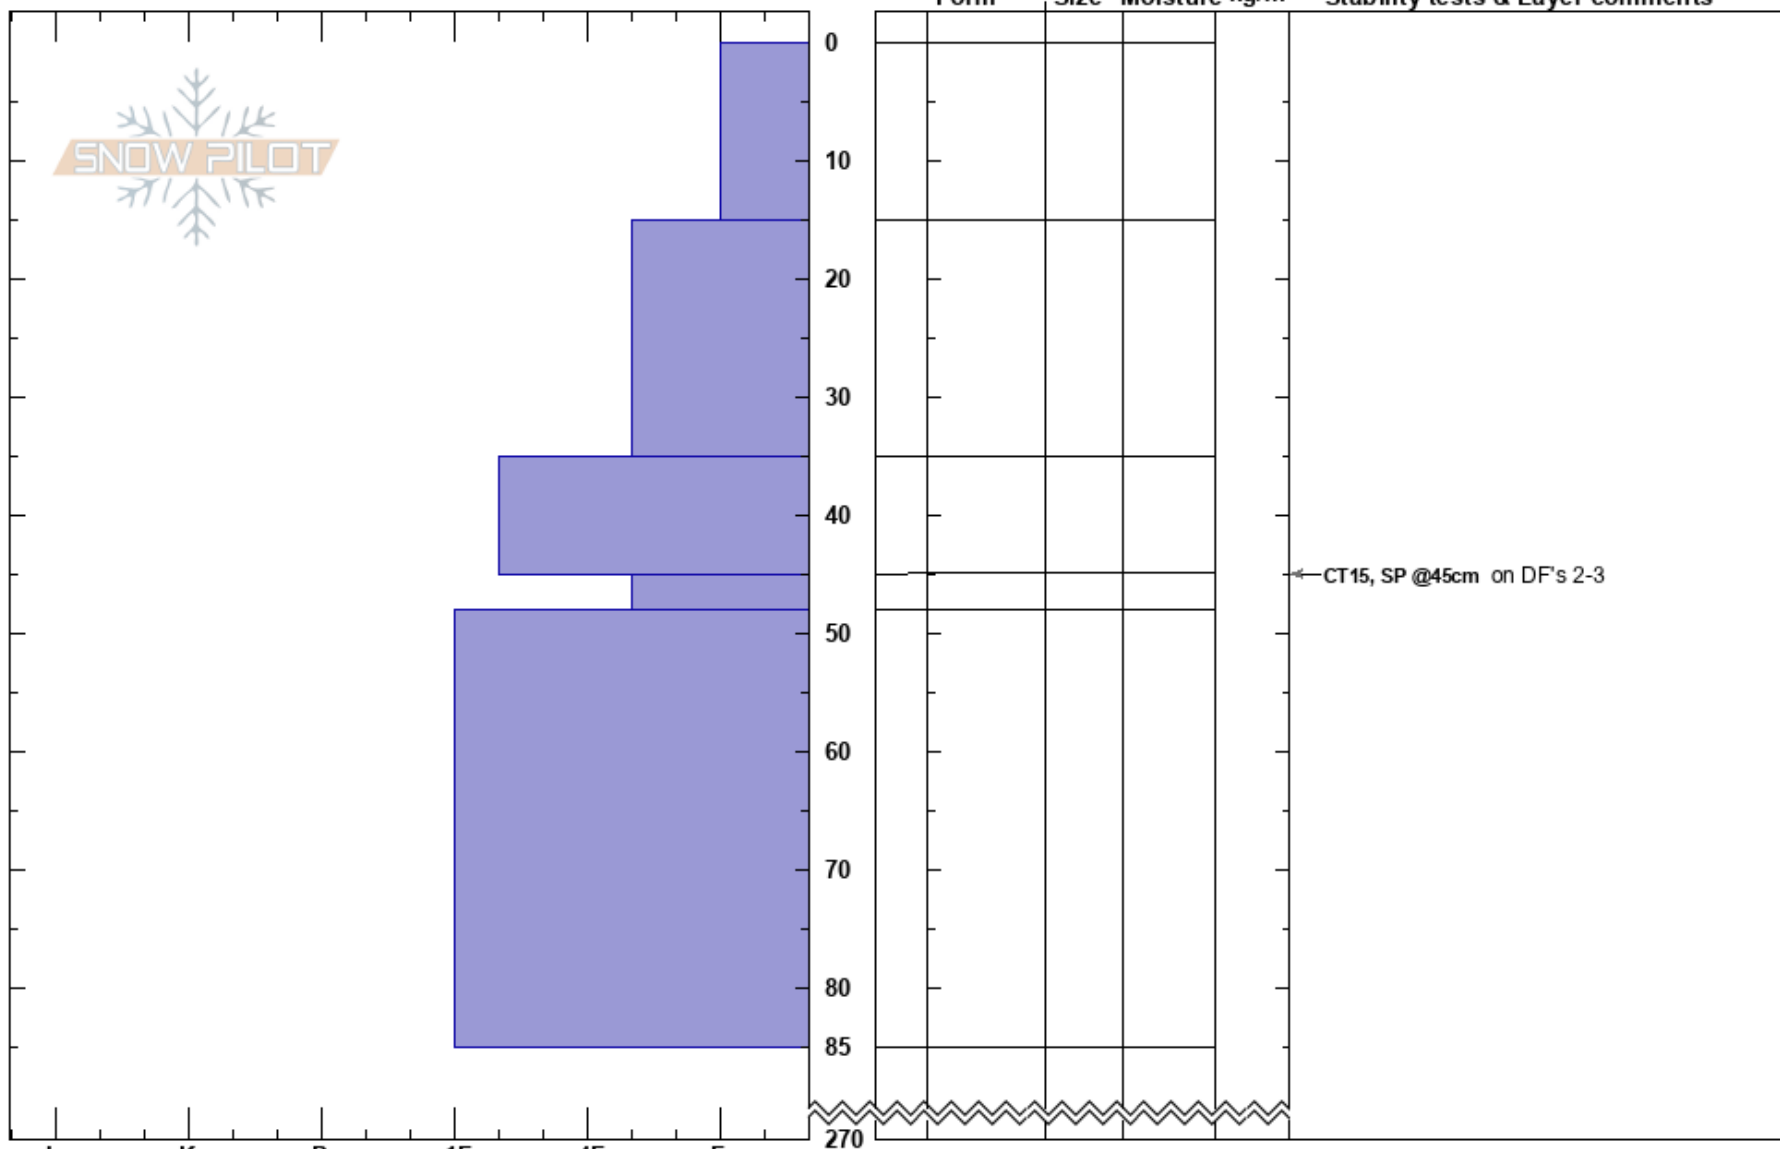

Boris
 Monashee
 BC
 Elevation: 2050 m
 Aspect: SE
 Specifics:

Mustang Powder
 08/02/2023 - 09:49
 Co-ord:
 Slope Angle: 26°
 Wind Loading:

Stability: **HS:270**
 Air Temperature: -4°C **PF: 55** 45-48cm: Problematic layer
 Sky Cover: BKN **PS: 15**
 Precipitation: NO
 Wind: Calm