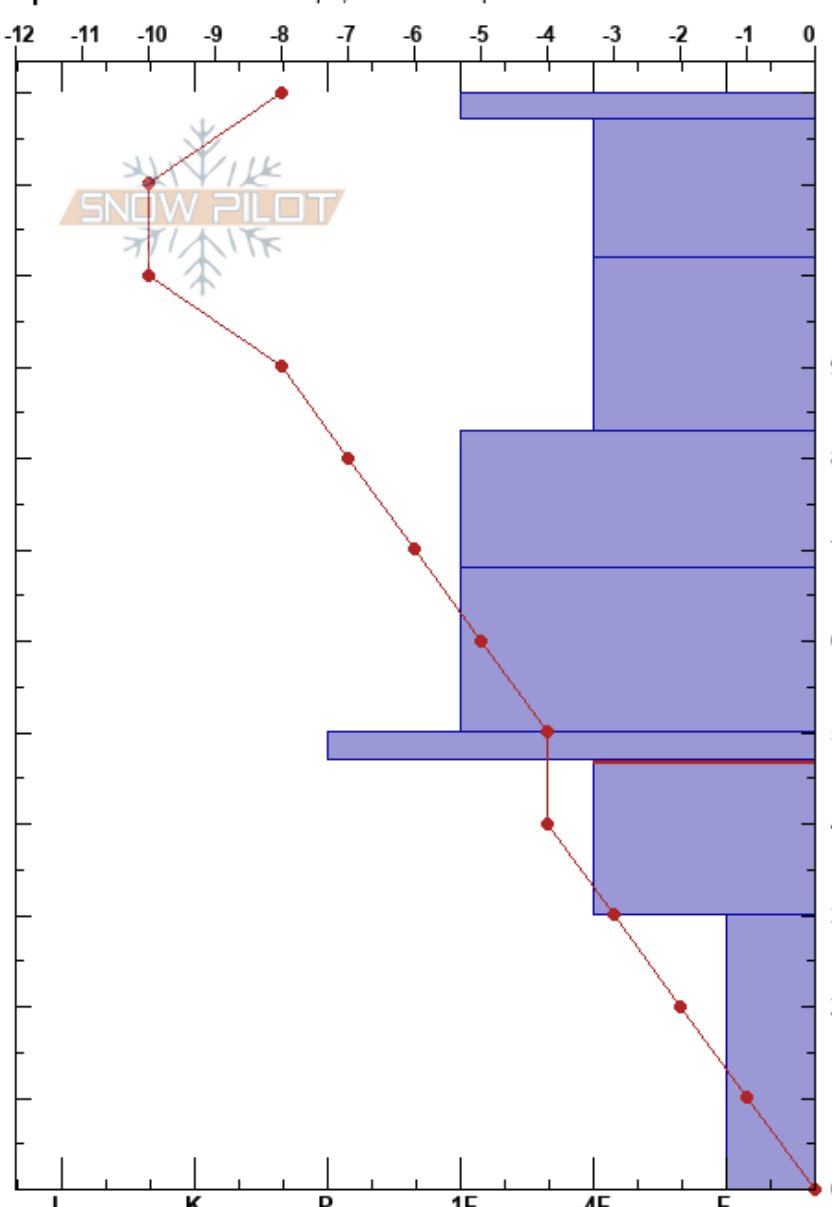

Pro1-Prep:Bald Spot
 Beaver Creek Resort
 CO
Elevation: 11757 ft
Aspect: 316°
Specifics: Ski tracks on slope; We skied slope

Adriana Morken
 02/03/2023 - 2:00pm
Co-ord: 39.55639N, -106.51861W
Slope Angle: 17°
Wind Loading:

Stability:
Air Temperature: -4°C
Sky Cover: BKN
Precipitation: NO
Wind: Calm
HS: 120
PF: 55 47-30cm: Problematic layer
PS: 15

Form	Crystal Size	Moisture	ρ kg/m ³	Stability tests & Layer comments
∇	1.5			
/	1.5			
/	1			
/ (•)	1(1)			← STE @95cm
•	1			← ECTN30 @83cm
⊖	1.5			
•	0.5			← PST30/100 (Arr) @47cm
□	1			
□	4			← CT24, SC @30cm