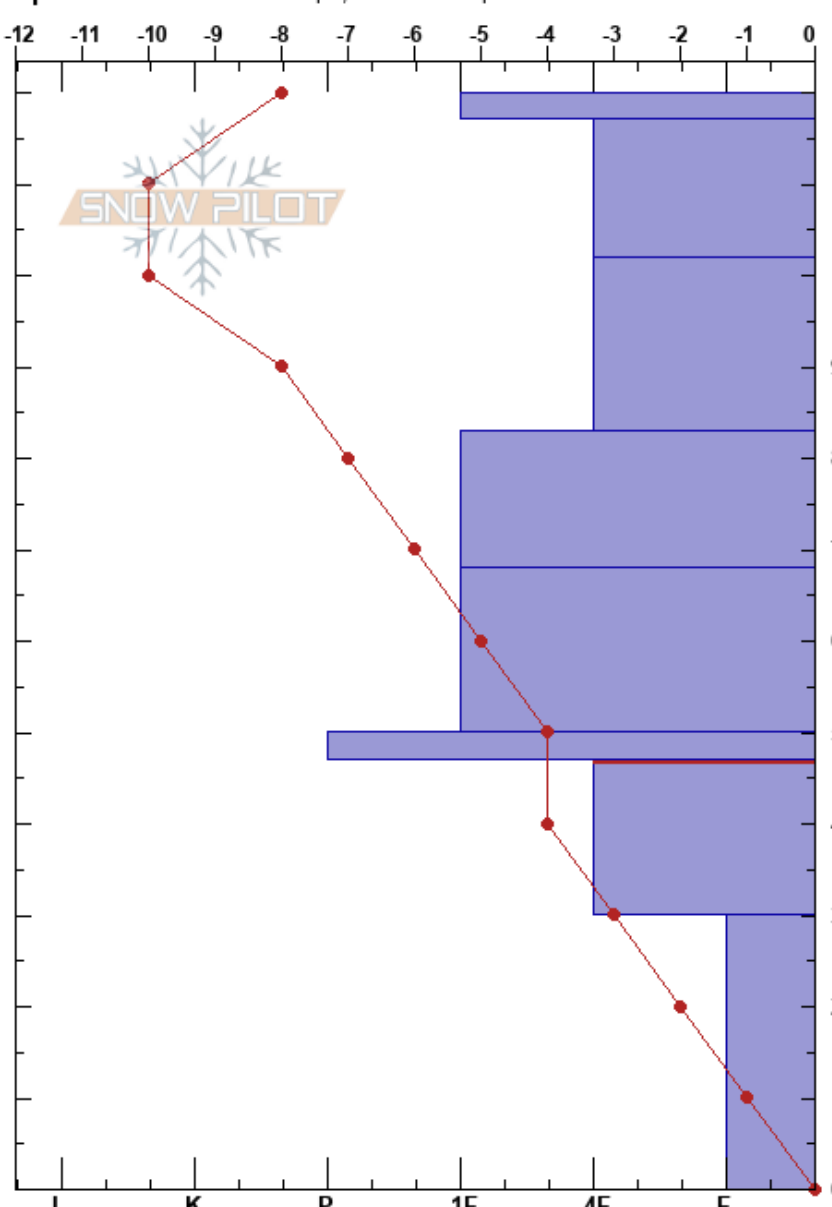

Pro1-Prep:Bald Spot
 Beaver Creek Resort
 CO
Elevation: 11757 ft
Aspect: 316°
Specifics: Ski tracks on slope; We skied slope

Adriana Morken
 02/03/2023 - 2:00pm
Co-ord: 39.55639N, -106.51861W
Slope Angle: 17°
Wind Loading:

Stability:
Air Temperature: -4°C
Sky Cover: BKN
Precipitation: NO
Wind: Calm
HS: 120
PF: 55 47-30cm: Problematic layer
PS: 15

| Form | Crystal Size | Moisture | ρ kg/m ³ | Stability tests & Layer comments |
|-------|--------------|----------|--------------------------|----------------------------------|
| ∇ | 1.5 | | | |
| / | 1.5 | | | |
| / | 1 | | | |
| / (•) | 1(1) | | | ← STE @95cm |
| • | 1 | | | ← ECTN30 @83cm |
| ⊖ | 1.5 | | | |
| • | 0.5 | | | ← PST30/100 (Arr) @47cm |
| □ | 1 | | | |
| □ | 4 | | | ← CT24, SC @30cm |