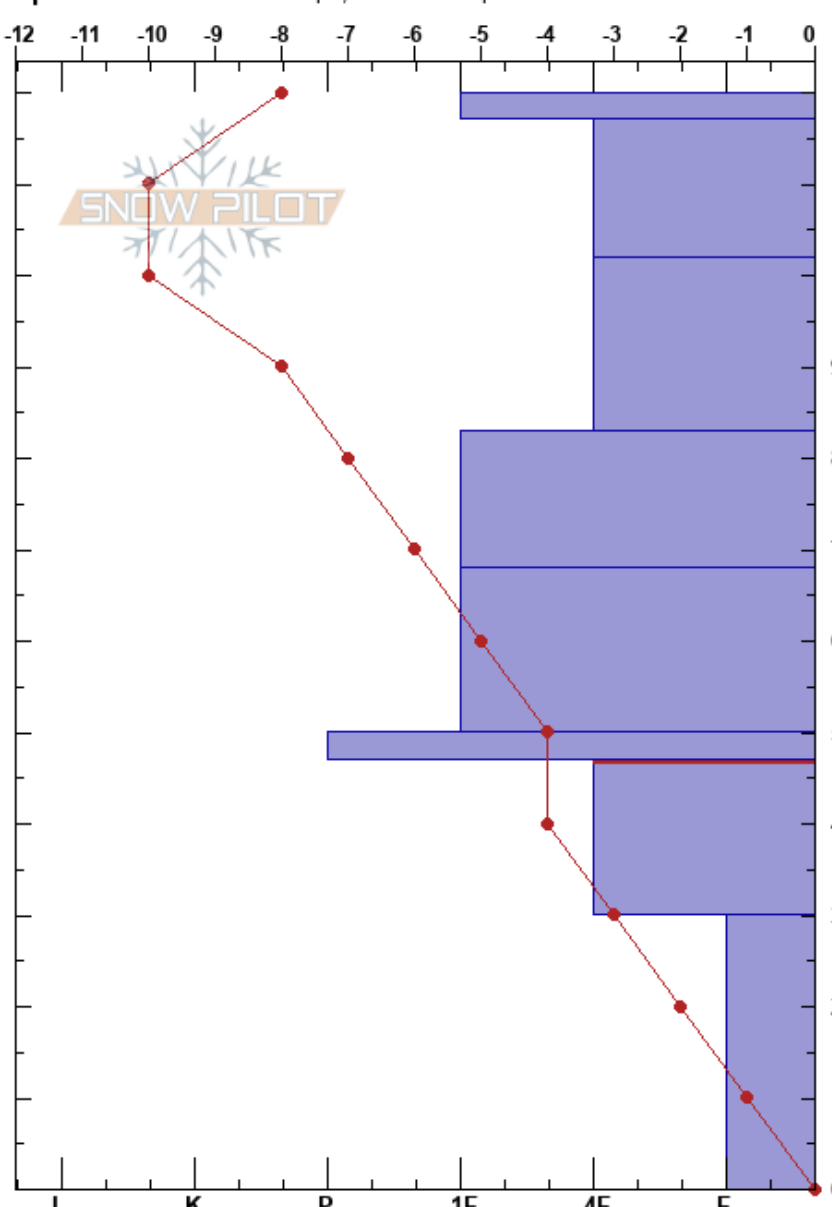

Pro1-Prep:Bald Spot
 Beaver Creek Resort
 CO
Elevation: 11757 ft
Aspect: 316°
Specifics: Ski tracks on slope; We skied slope

Adriana Morken
 02/03/2023 - 2:00pm
Co-ord: 39.55639N, -106.51861W
Slope Angle: 17°
Wind Loading:

Stability:
Air Temperature: -4°C
Sky Cover: BKN
Precipitation: NO
Wind: Calm
HS: 120
PF: 55 47-30cm: Problematic layer
PS: 15

Depth (cm)	Crystal Form	Crystal Size	Moisture	ρ (kg/m ³)	Stability tests & Layer comments
120	∇	1.5			
115	/	1.5			
110	/	1			
100	/	1			
95	/ (•)	1 (1)			← STE @95cm
83	•	1			← ECTN30 @83cm
70	•	1			
60	⊖	1.5			
50	•	0.5			← PST30/100 (Arr) @47cm
40	□	1			
30	□	4			← CT24, SC @30cm
20					
10					
0					