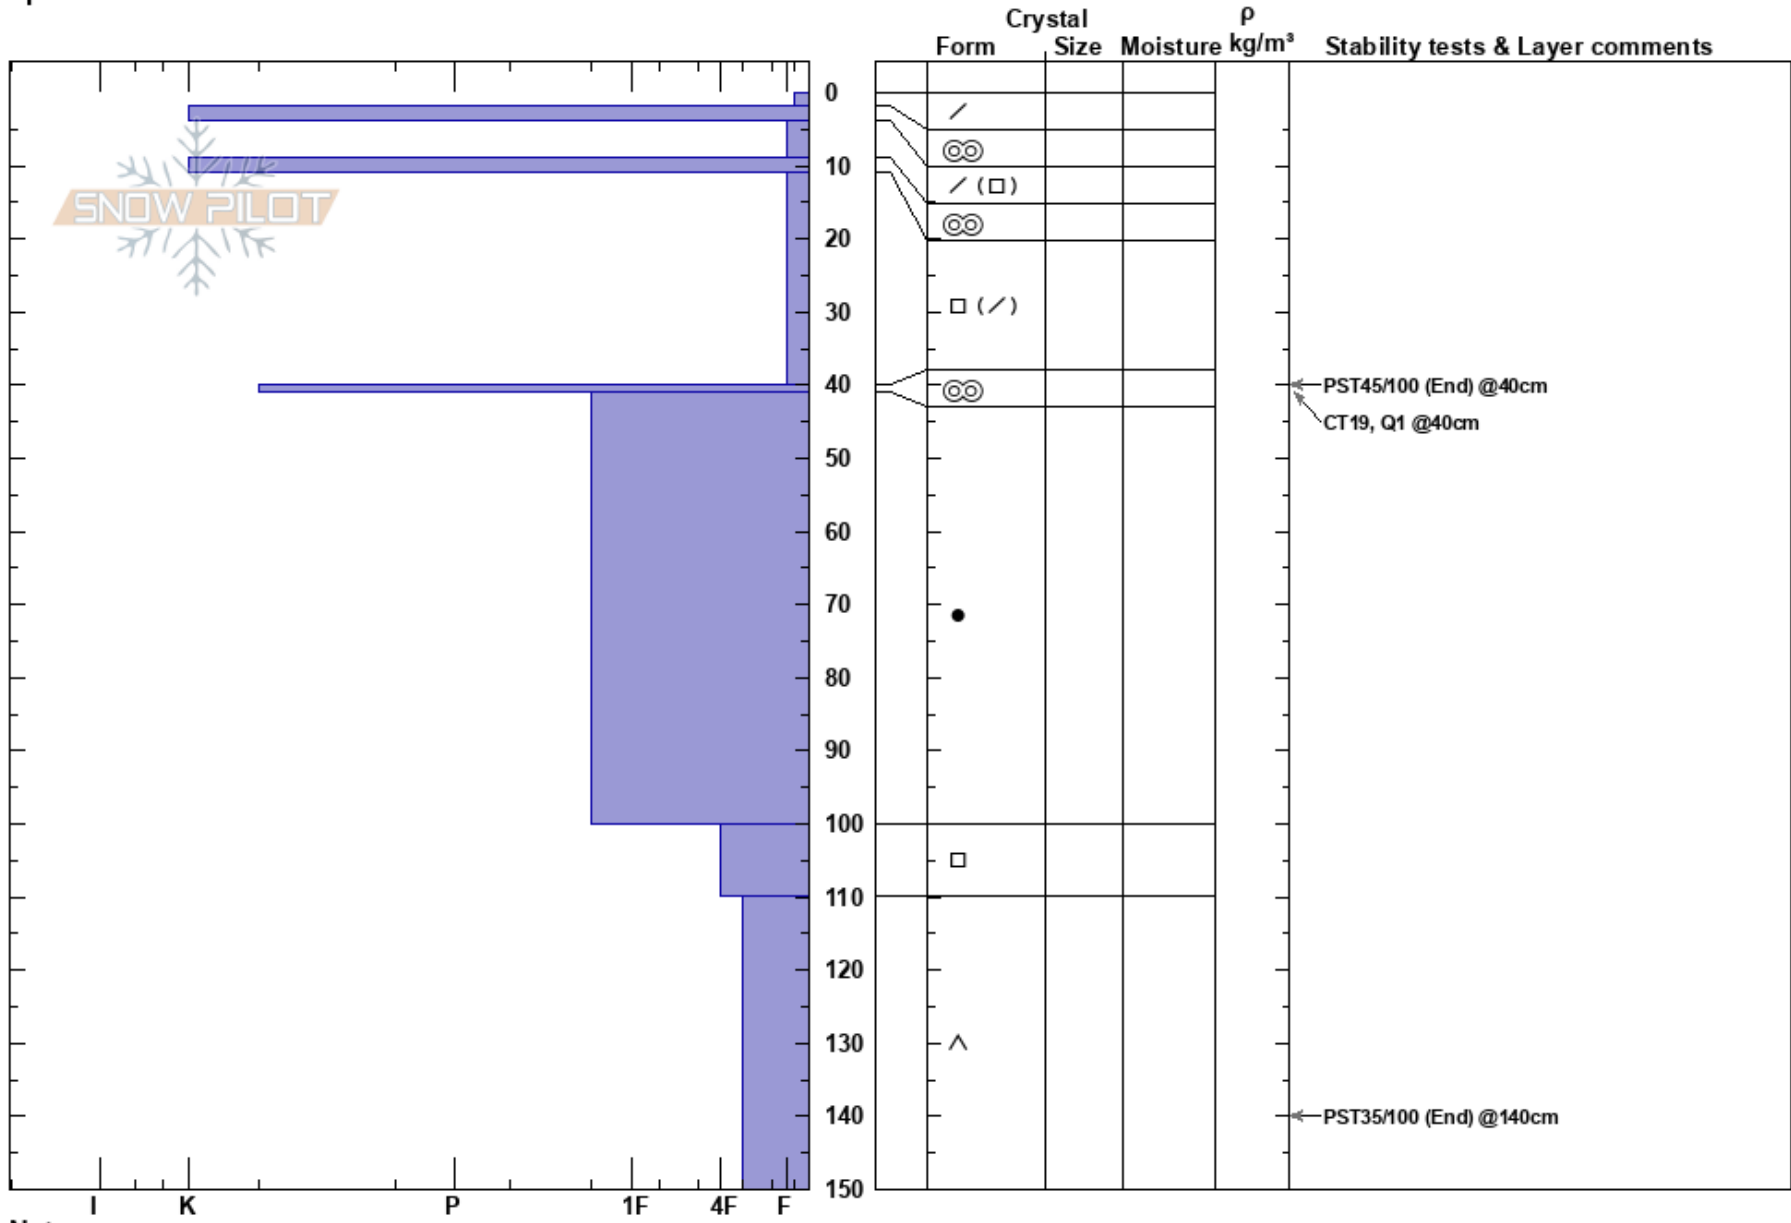

SE Pro2
 San Juan Range
 CO
 Elevation: 11067 ft
 Aspect: 150°
 Specifics:

Aaron Peterson
 02/07/2023 - 3:00pm
 Co-ord: 37.90291N, -107.64653W
 Slope Angle: 20°
 Wind Loading:

Stability:
 Air Temperature: 0°C
 Sky Cover: CLR
 Precipitation: NO
 Wind: Calm

HS: 150
 PF: 40
 PS: 20
 110-150cm: Problematic layer

Layer Notes:

SNOW PILOT

Notes: