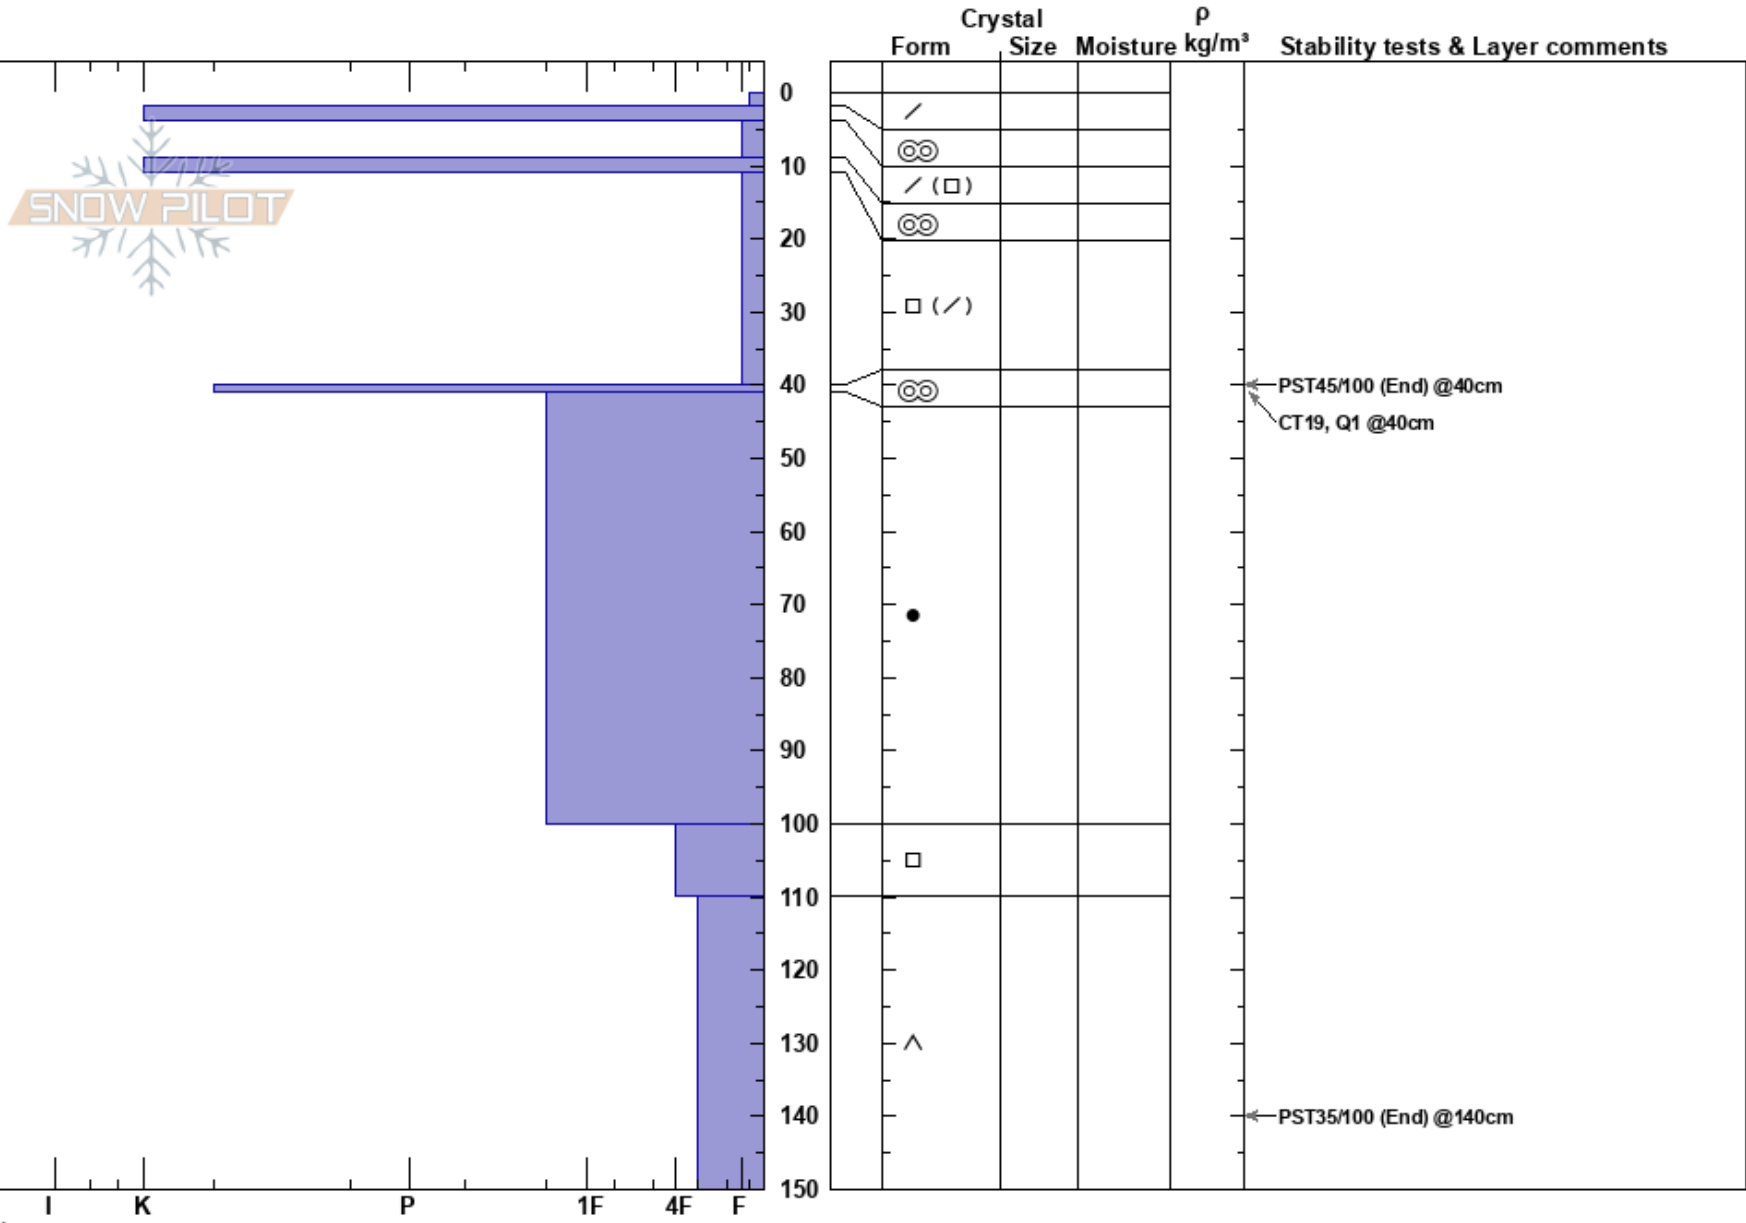

SE Pro2  
 San Juan Range  
 CO  
 Elevation: 11067 ft  
 Aspect: 150°  
 Specifics:

Aaron Peterson  
 02/07/2023 - 3:00pm  
 Co-ord: 37.90291N, -107.64653W  
 Slope Angle: 20°  
 Wind Loading:

Stability:  
 Air Temperature: 0°C  
 Sky Cover: CLR  
 Precipitation: NO  
 Wind: Calm

HS: 150  
 PF: 40  
 PS: 20  
 110-150cm: Problematic layer

Layer Notes:

Notes: