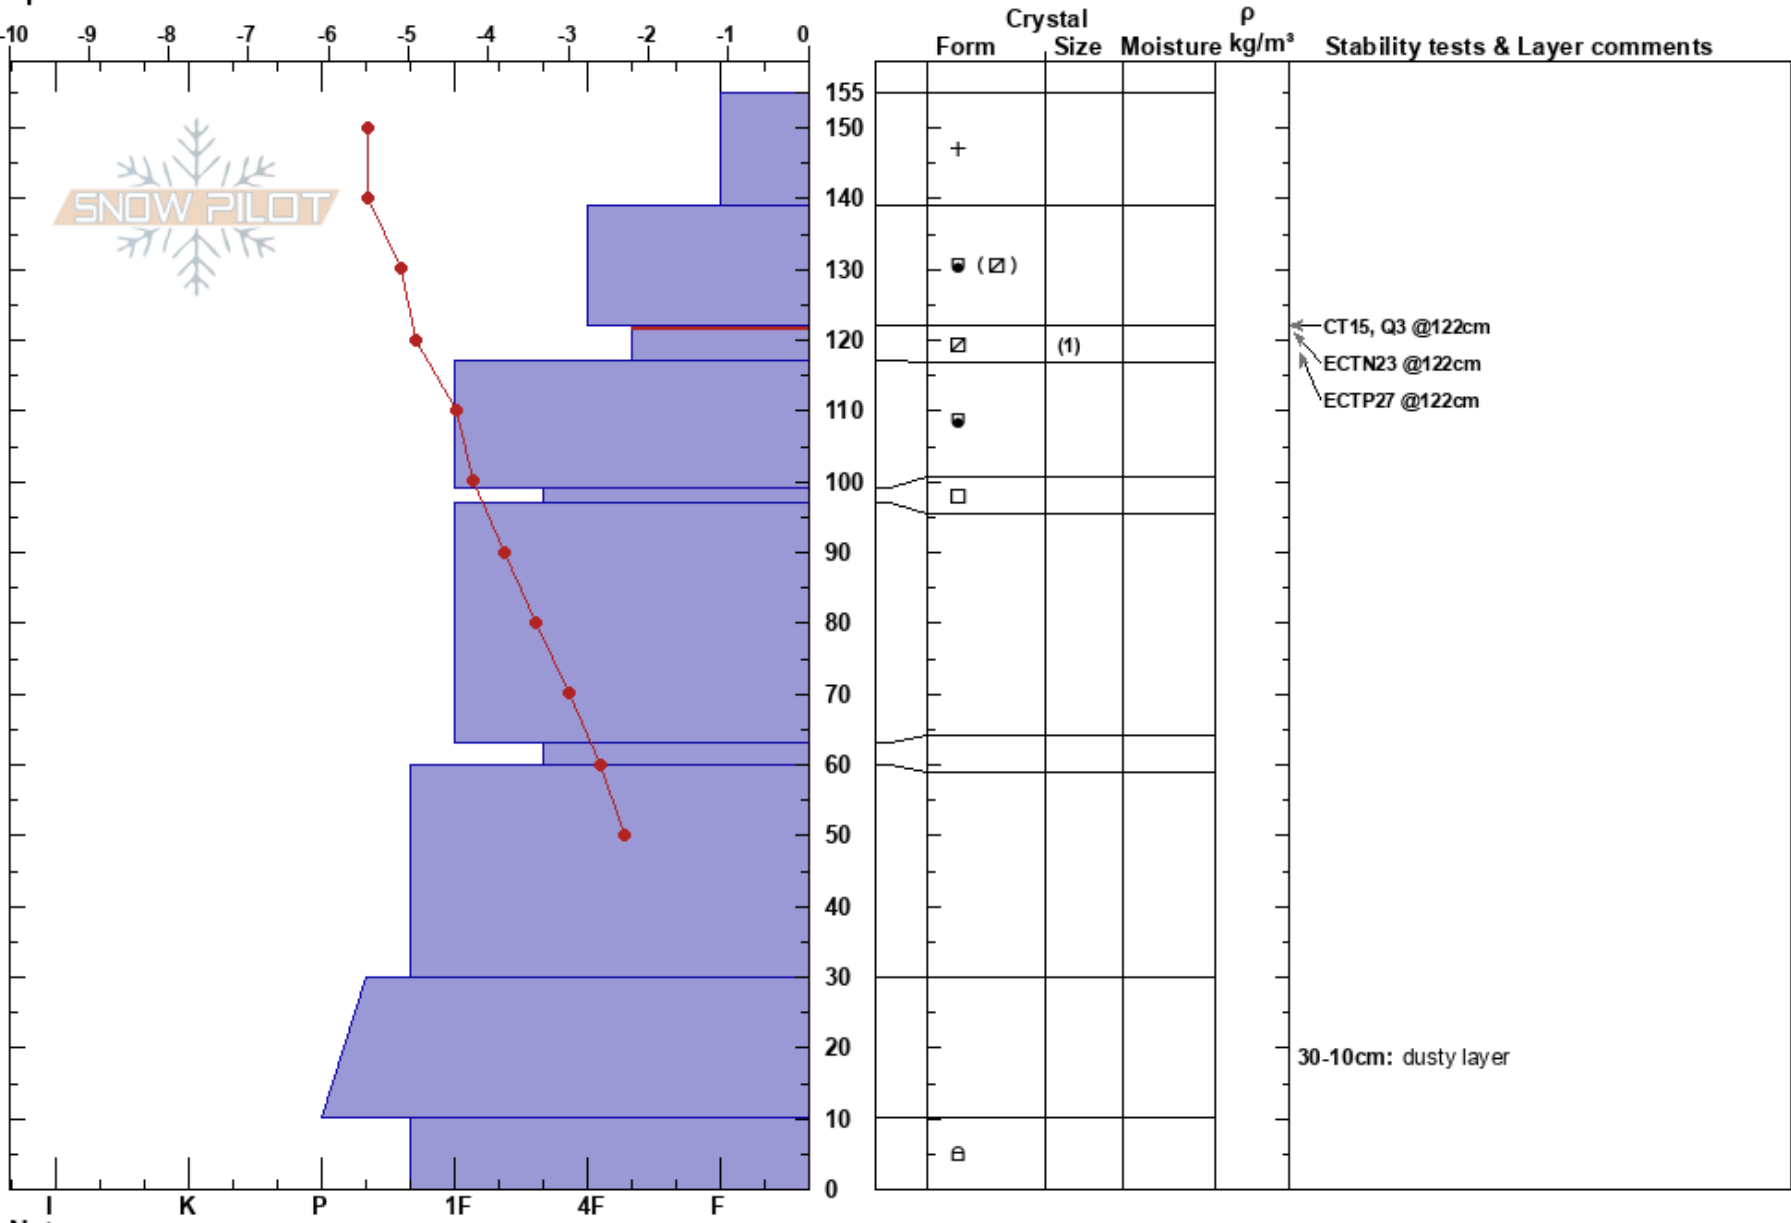

Beaver Canyon/Stump  
 Bear River Range  
 UT  
 Elevation: 7514 ft  
 Aspect: NW  
 Specifics:

toby weed  
 02/07/2023 - 3:30pm  
 Co-ord: 41.95574N, -111.53569W  
 Slope Angle:  
 Wind Loading:

Stability:  
 Air Temperature: 3.4°C  
 Sky Cover: SCT  
 Precipitation: NO  
 Wind: NW Light Breeze

HS: 155  
 PF: 50  
 PS: 15  
 Layer Notes:  
 122-117cm: Problematic layer  
 30-10cm: dusty layer

Notes: