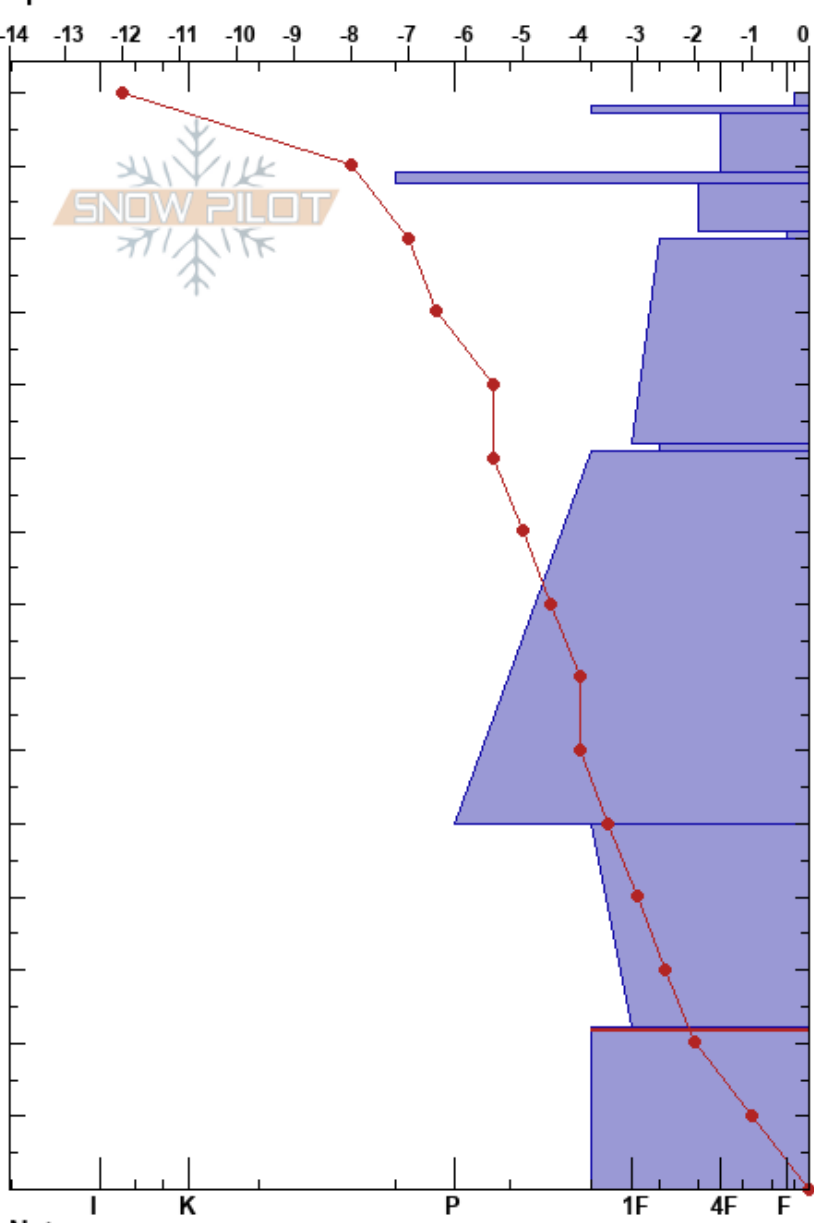

Country Road 55  
 San Juan Range  
 CO  
 Elevation: 11143 ft  
 Aspect: 88°  
 Specifics:

Jackson George  
 02/07/2023 - 2:56pm  
 Co-ord: 37.90335N, -107.64694W  
 Slope Angle: 28°  
 Wind Loading: no

Stability:  
 Air Temperature: -4°C  
 Sky Cover: CLR  
 Precipitation: NO  
 Wind: Calm  
 HS: 150  
 PF: 25  
 PS: 10  
 22-0cm: Problematic layer

Height (cm)	Crystal		Moisture	$\rho$ kg/m <sup>3</sup>	Stability tests & Layer comments
	Form	Size			
150					
145	+				
140	⊙⊙				
135	/				
130	⊙⊙				
125	⊠				
100	□				
40	□	1-2			
10	^	2-4			

← PST50/100 (End) @22cm Wrong PST Length

Notes: