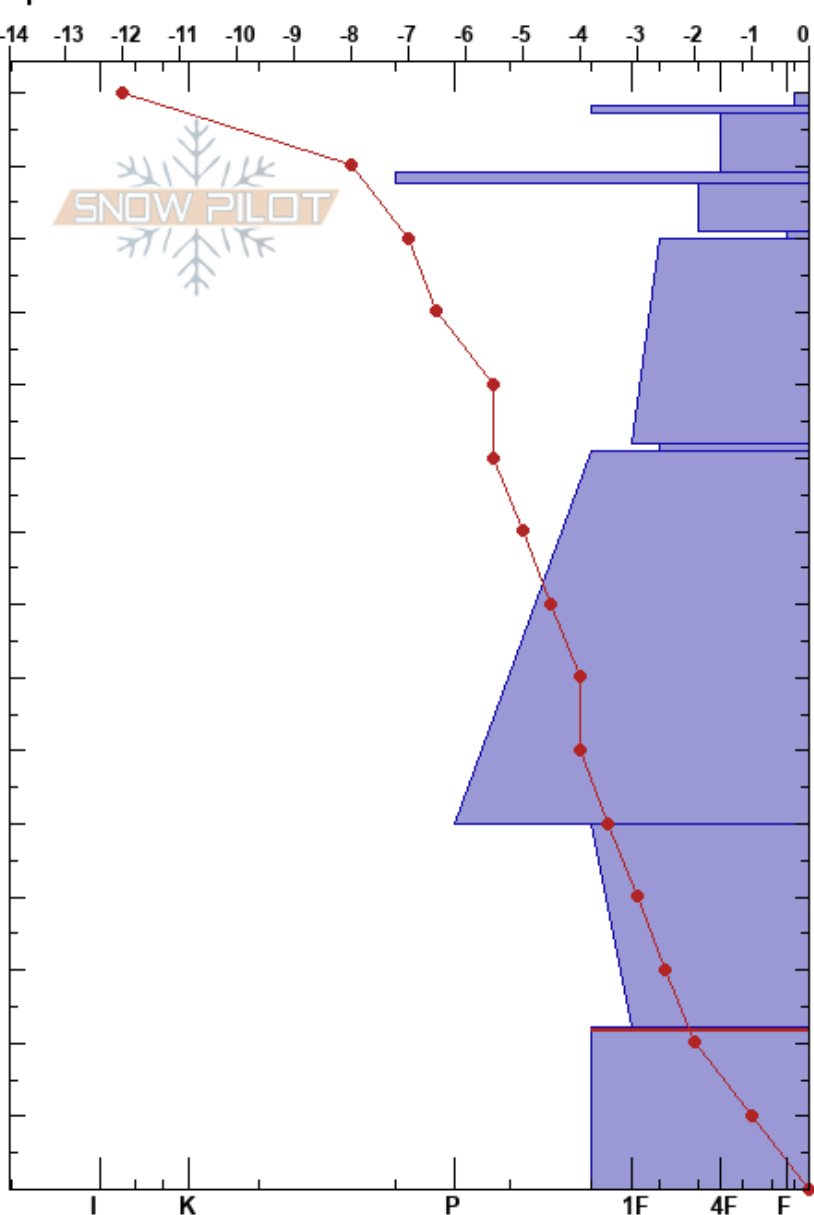

Country Road 55
 San Juan Range
 CO
 Elevation: 11143 ft
 Aspect: 88°
 Specifics:

Jackson George
 02/07/2023 - 2:56pm
 Co-ord: 37.90335N, -107.64694W
 Slope Angle: 28°
 Wind Loading: no

Stability:
 Air Temperature: -4°C
 Sky Cover: CLR
 Precipitation: NO
 Wind: Calm

HS: 150
 PF: 25
 PS: 10
 22-0cm: Problematic layer

Elevation (m)	Crystal		Moisture	ρ kg/m ³	Stability tests & Layer comments
	Form	Size			
150					
145	+				
140	⊙⊙				
135	/				
130	⊙⊙				
125	⊠				
100	□				
40	□	1-2			
10	^	2-4			

← PST50/100 (End) @22cm Wrong PST Length

Notes: