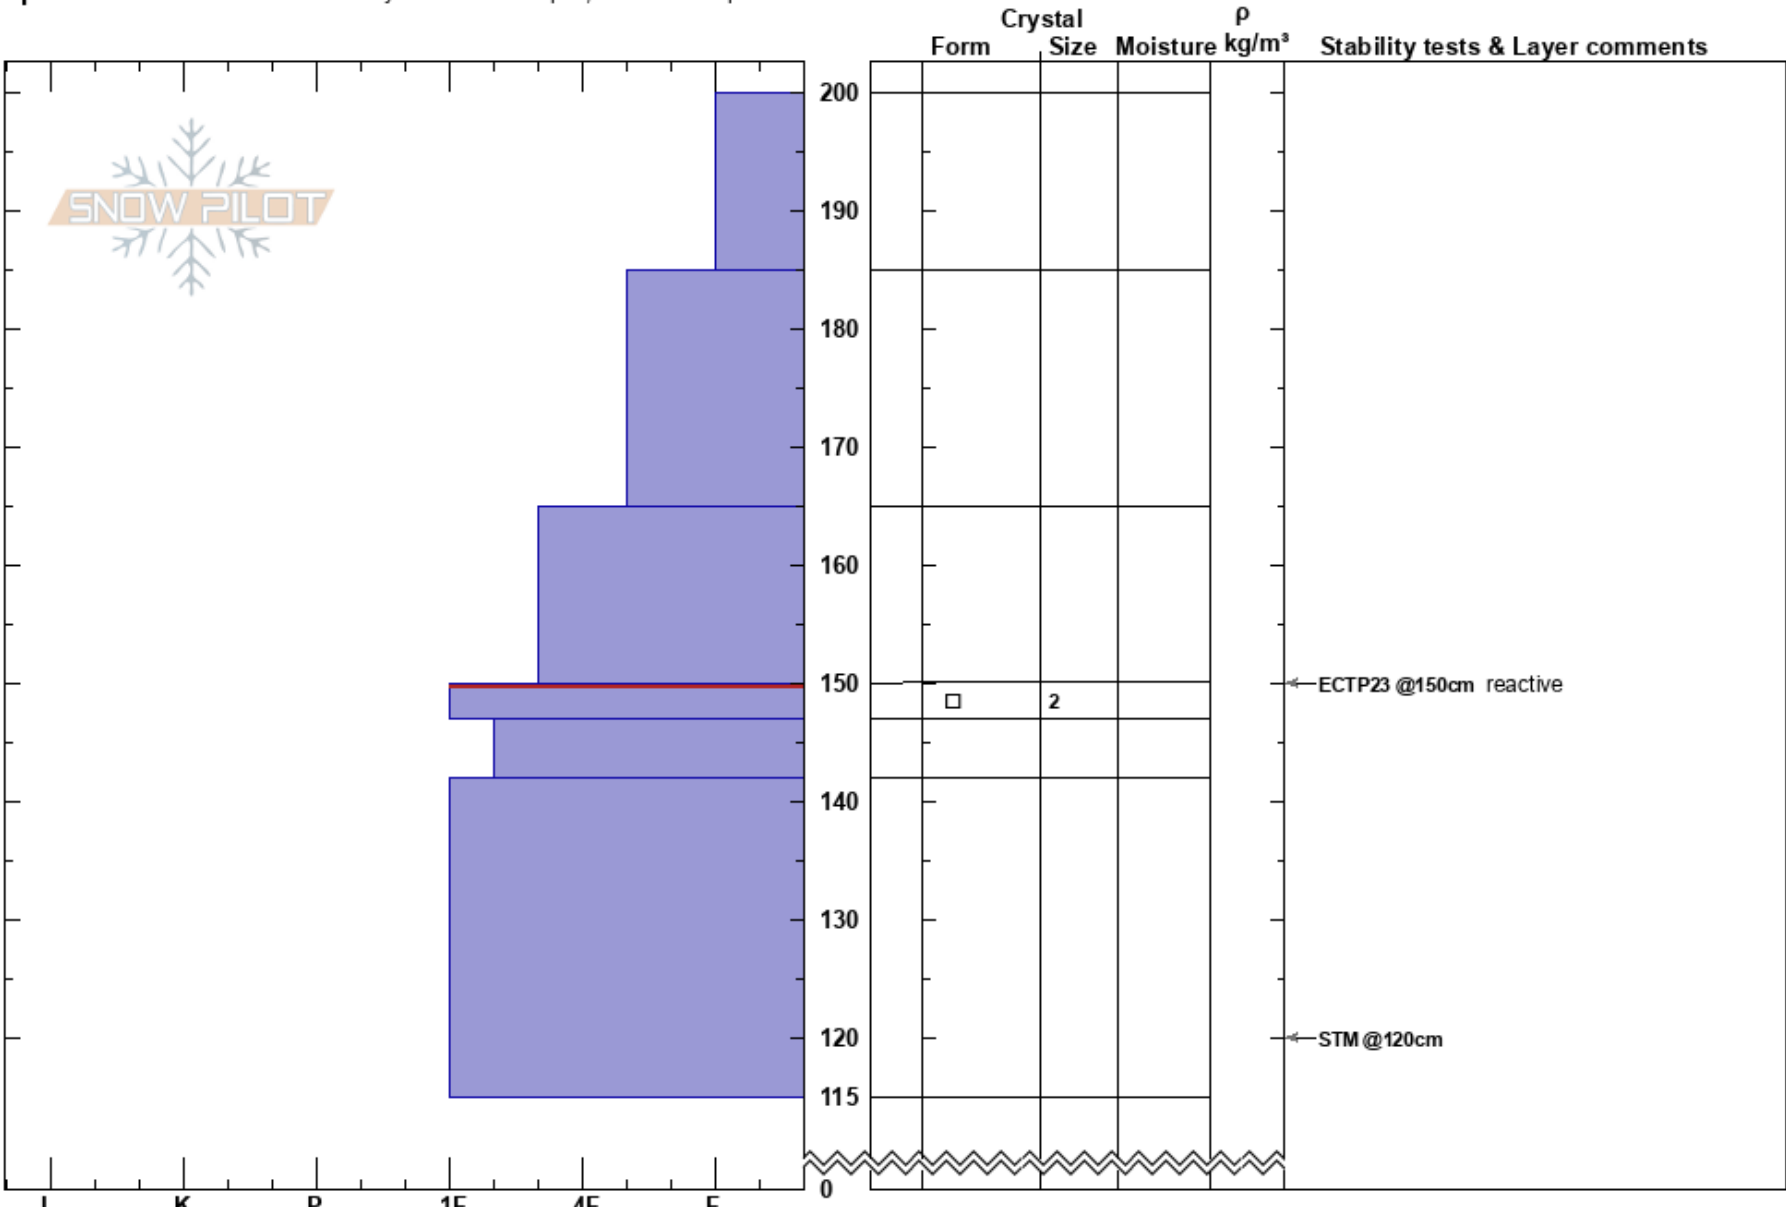

Woody Buns
 Absaroka Range
 MT
Elevation: 9500 ft
Aspect: 280°
Specifics: Recent avalanche activity on different slopes; We skied slope

Don Carroll
 02/07/2023 - 1:00pm
Co-ord: 44.97899N, -109.94392W
Slope Angle: 28°
Wind Loading:

Stability:
Air Temperature: 20°F
Sky Cover: BKN
Precipitation: NO
Wind:
HS: 200
PF: 40 150-147cm: Problematic layer
PS: 20

Notes: submitted on behalf of SilverGate Lodging; J Logan and Carroll; ascended to 9800 ft after pit, less slope above pit; no crack/wumph; old avalanche activity at 10,000 plus above turn around