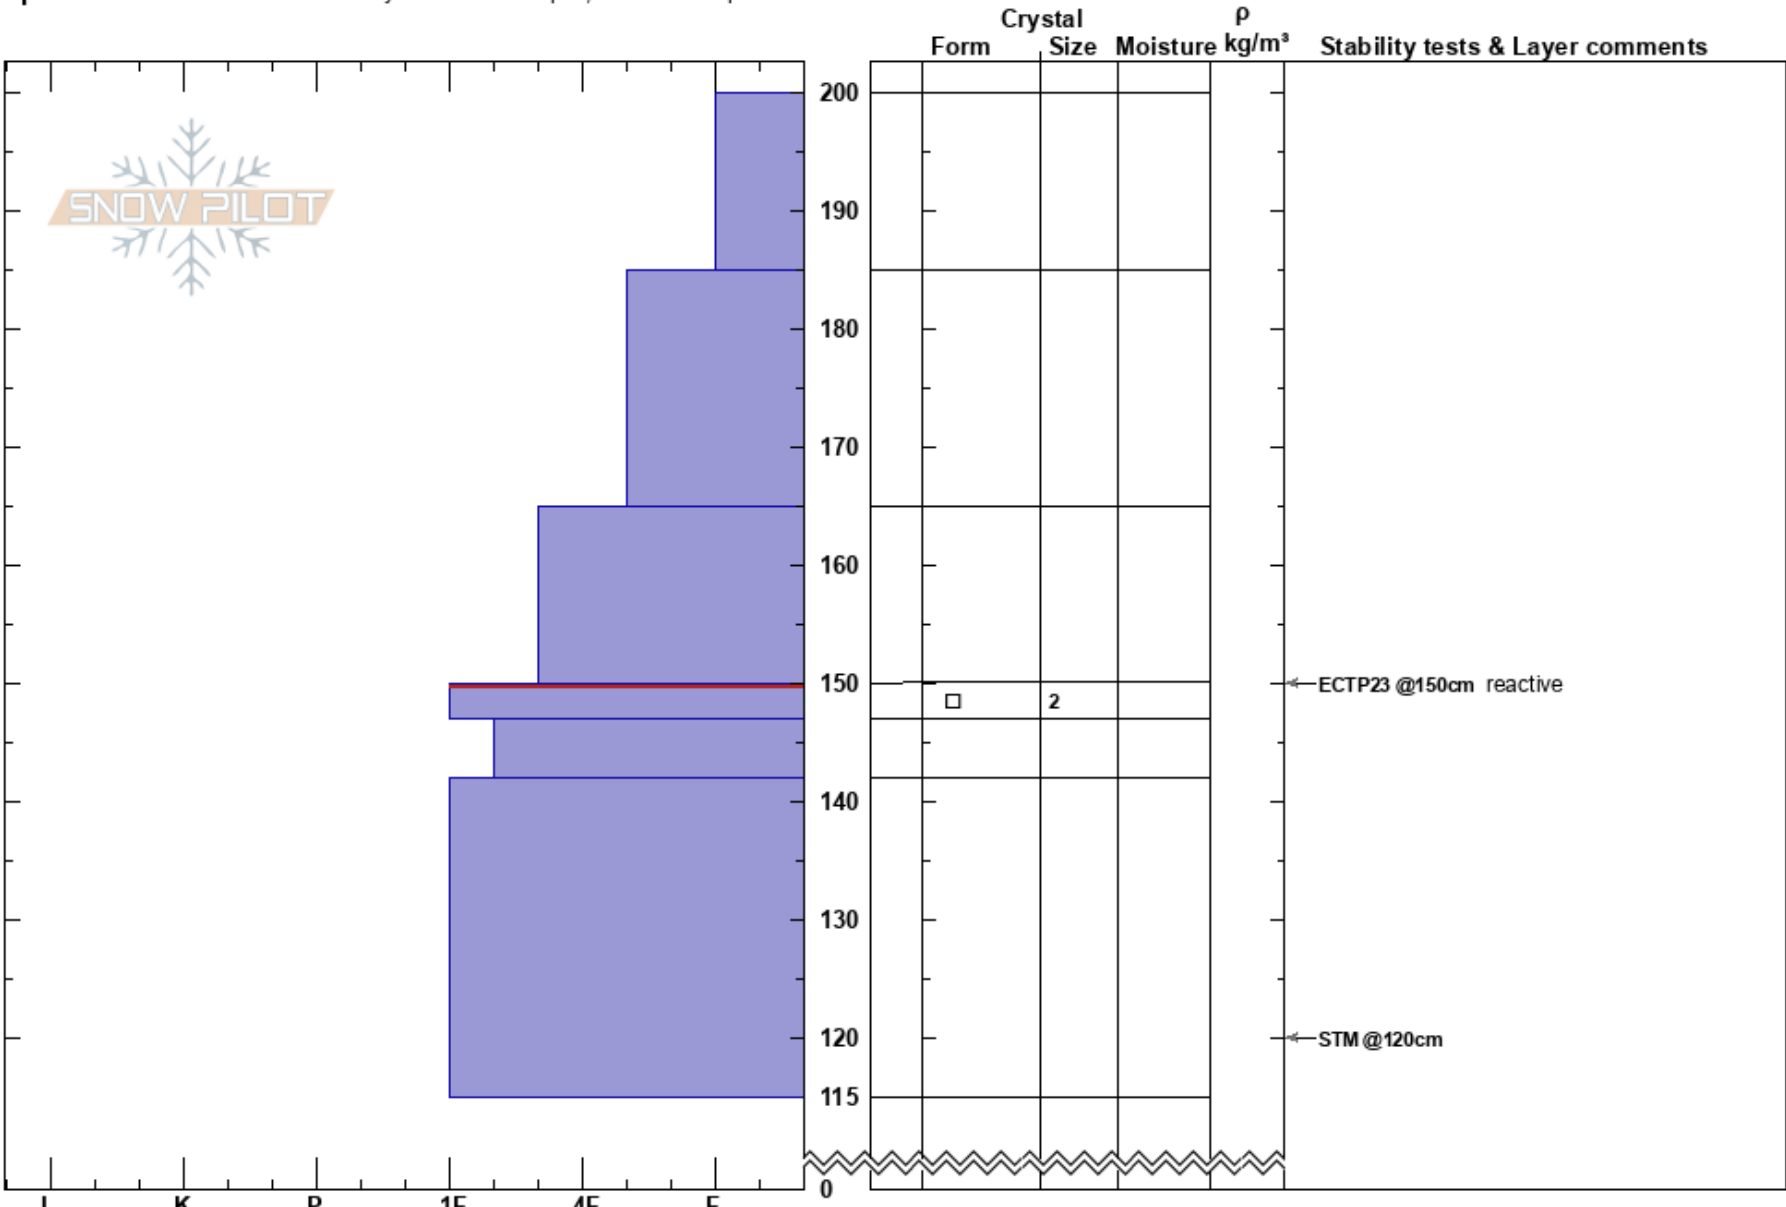

Woody Buns
 Absaroka Range
 MT
 Elevation: 9500 ft
 Aspect: 280°
 Specifics: Recent avalanche activity on different slopes; We skied slope

Don Carroll
 02/07/2023 - 1:00pm
 Co-ord: 44.97899N, -109.94392W
 Slope Angle: 28°
 Wind Loading:

Stability:
 Air Temperature: 20°F
 Sky Cover: BKN
 Precipitation: NO
 Wind:
 HS: 200
 PF: 40
 PS: 20
 150-147cm: Problematic layer

Notes: submitted on behalf of SilverGate Lodging; J Logan and Carroll; ascended to 9800 ft after pit, less slope above pit; no crack/wumph; old avalanche activity at 10,000 plus above turn around