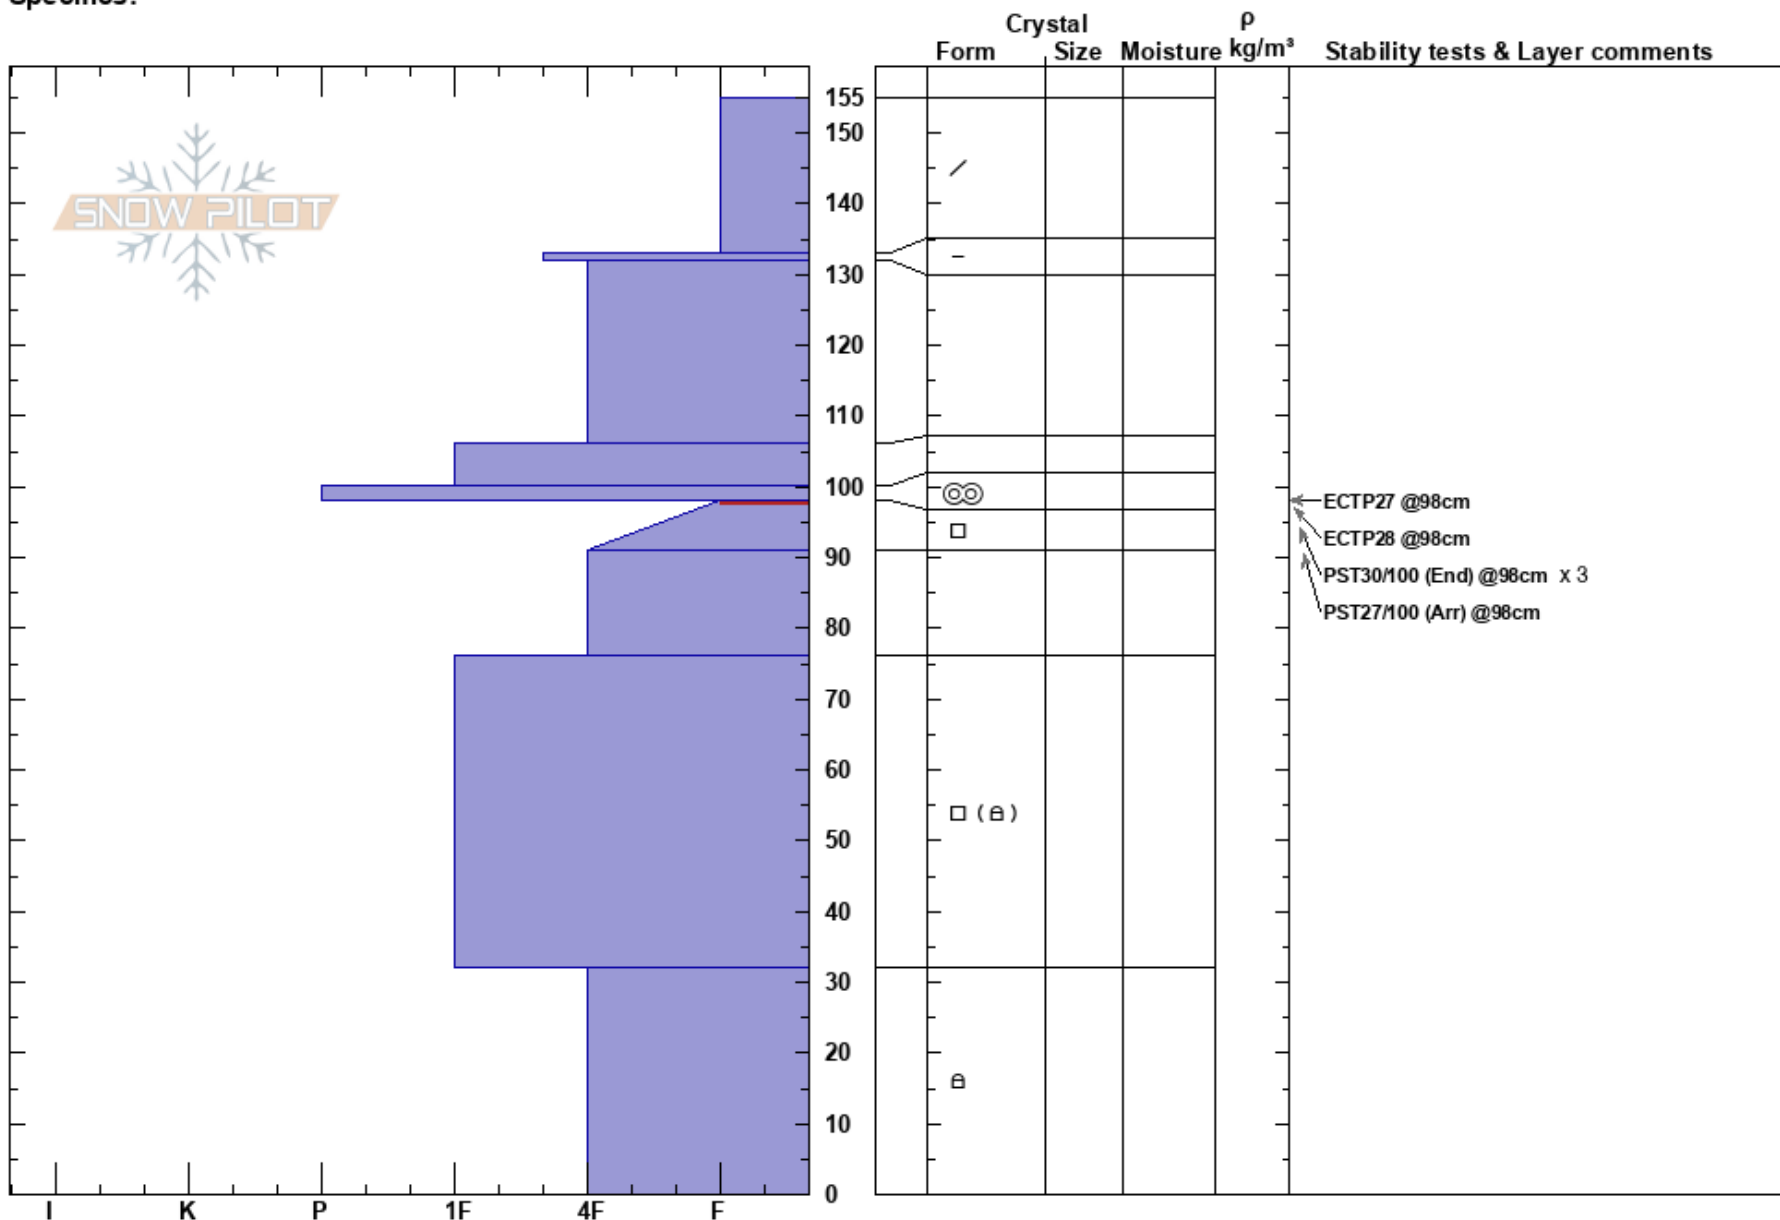

Below Surprise Pin  
Teton Range  
WY  
Elevation: 9617 ft  
Aspect: SE  
Specifics:

colin wann  
02/07/2023 - 1:00pm  
Co-ord: 43.72709N, -110.77461W  
Slope Angle: 20°  
Wind Loading: previous

Stability: **HS: 155**  
Air Temperature: 98-91cm: 20230127 PWL  
Sky Cover: BKN  
Precipitation: 98-91cm: Problematic layer  
Wind:

Notes: Site replicates a couloir entrance with a relatively shallow, faceted HS in rocky terrain.