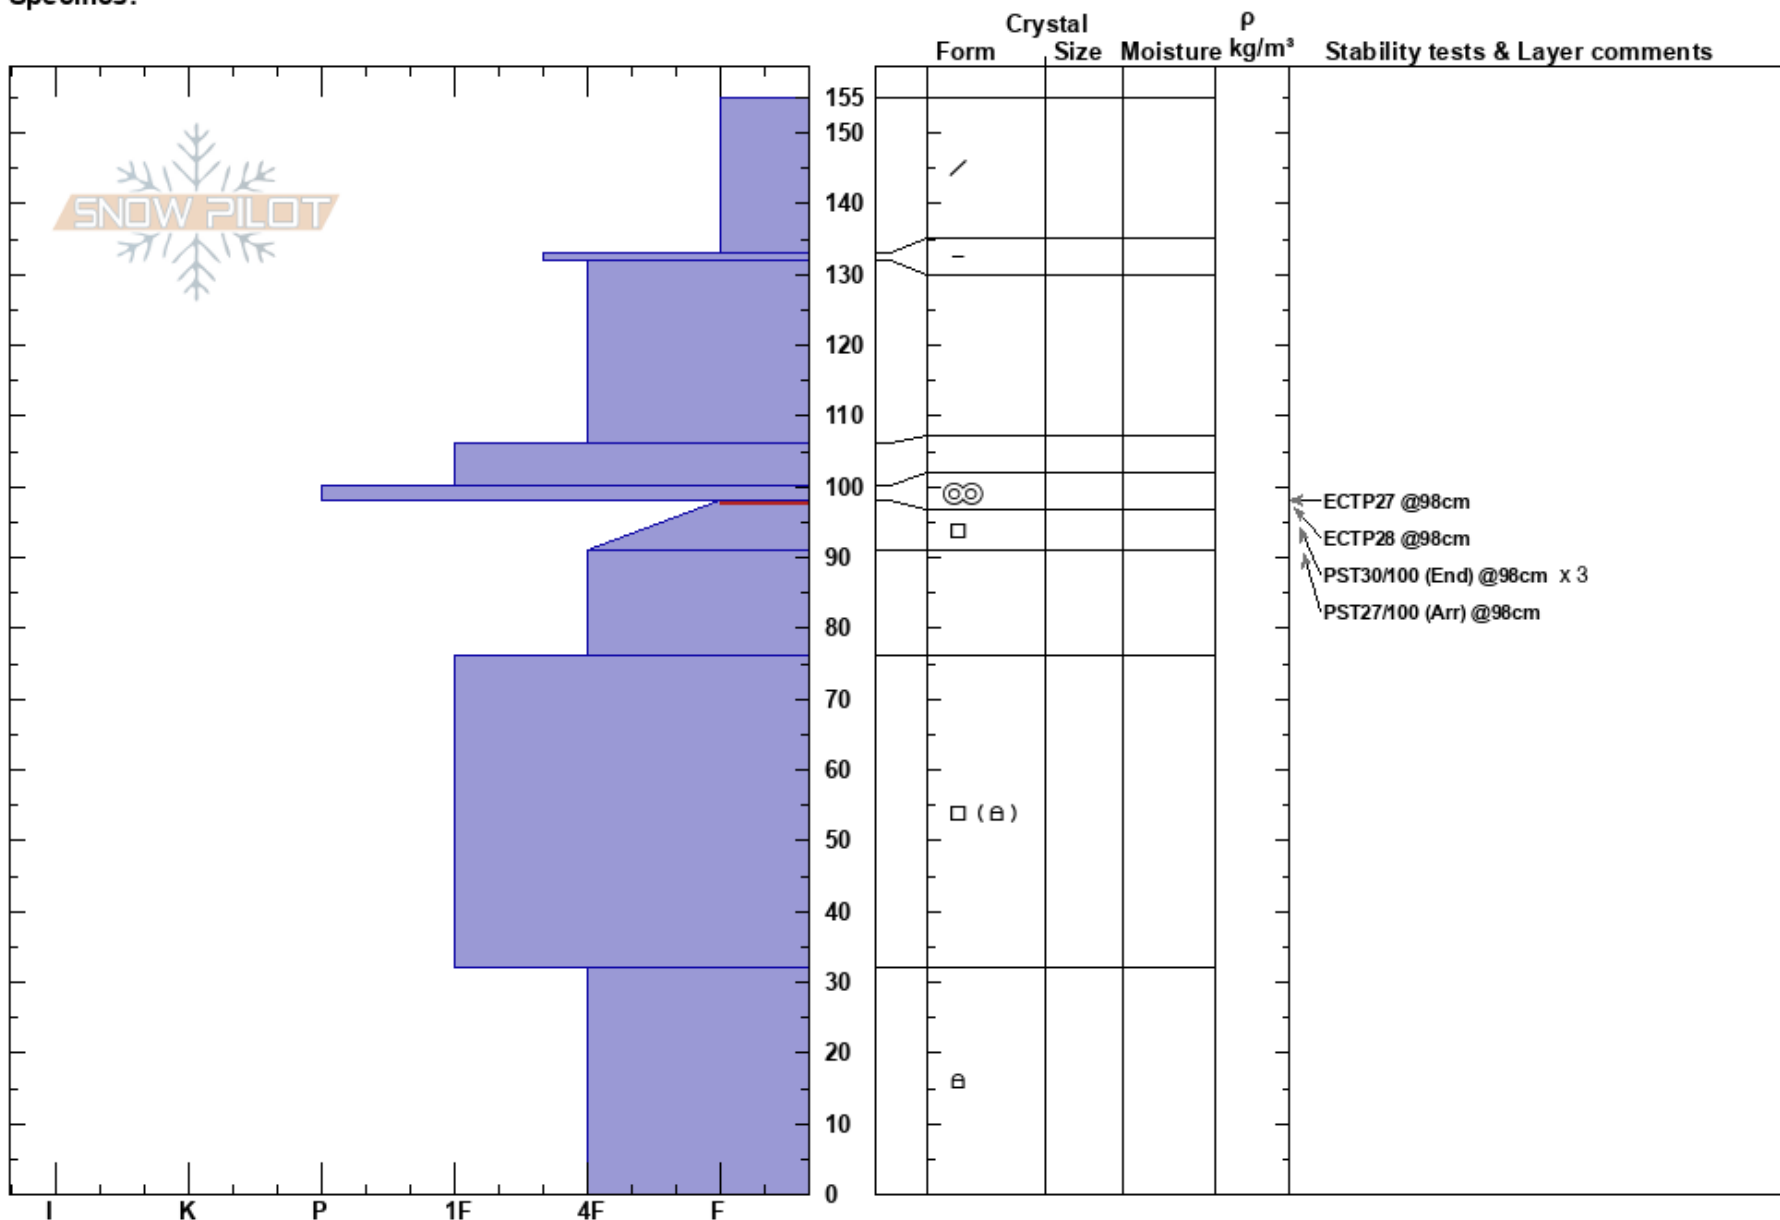

Below Surprise Pin
Teton Range
WY
Elevation: 9617 ft
Aspect: SE
Specifics:

colin wann
02/07/2023 - 1:00pm
Co-ord: 43.72709N, -110.77461W
Slope Angle: 20°
Wind Loading: previous

Stability:
Air Temperature:
Sky Cover: BKN
Precipitation:
Wind:

HS: 155
98-91cm: 20230127 PWL
98-91cm: Problematic layer

Notes: Site replicates a couloir entrance with a relatively shallow, faceted HS in rocky terrain.