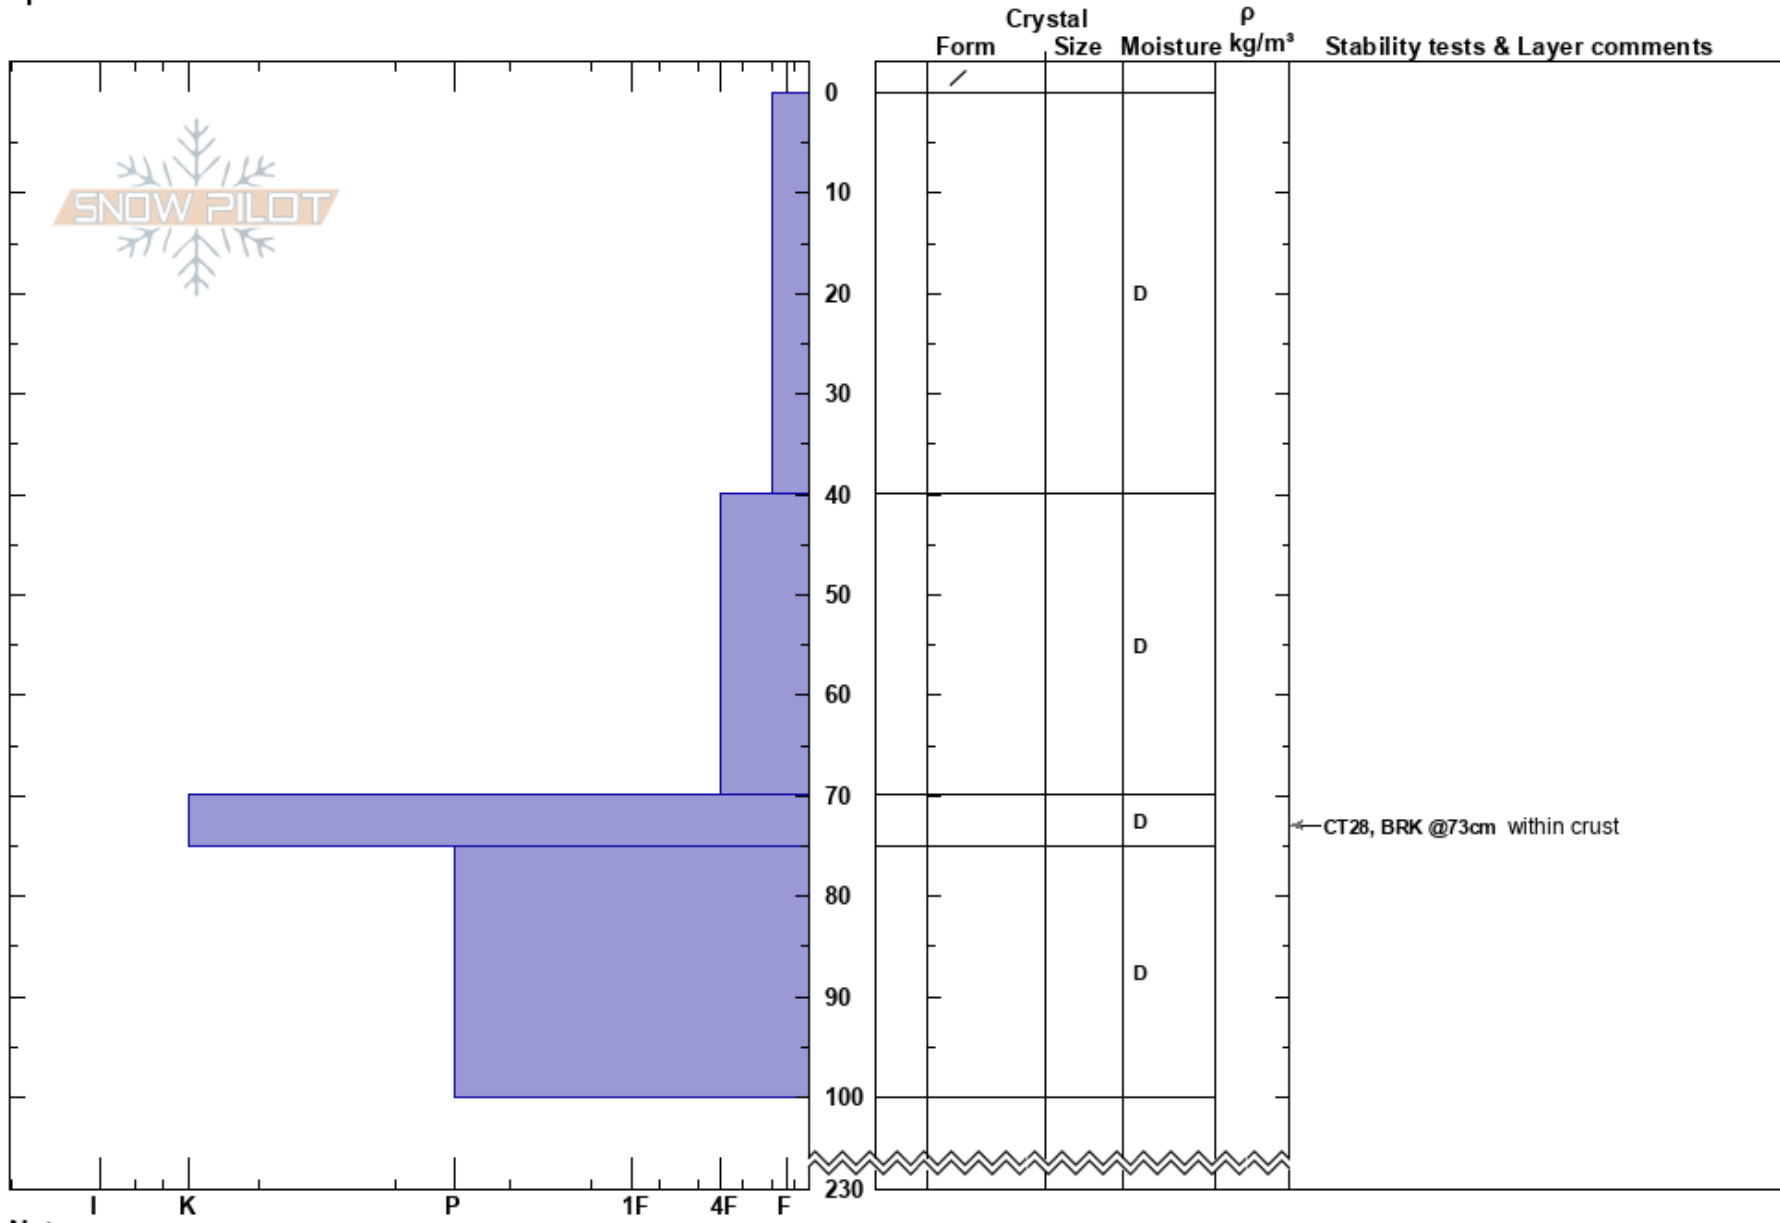

2023-02-07 Spring Brk
Skeena
BC
Elevation: 1000 m
Aspect: E
Specifics:

Last Frontier Heliskiing
07/02/2023 - 10:30
Co-ord:
Slope Angle: 25°
Wind Loading:

Stability:
Air Temperature:
Sky Cover: BKN
Precipitation: NO
Wind: Calm

HS:230
PF: 40
PS: 20

Layer Notes:

Notes: