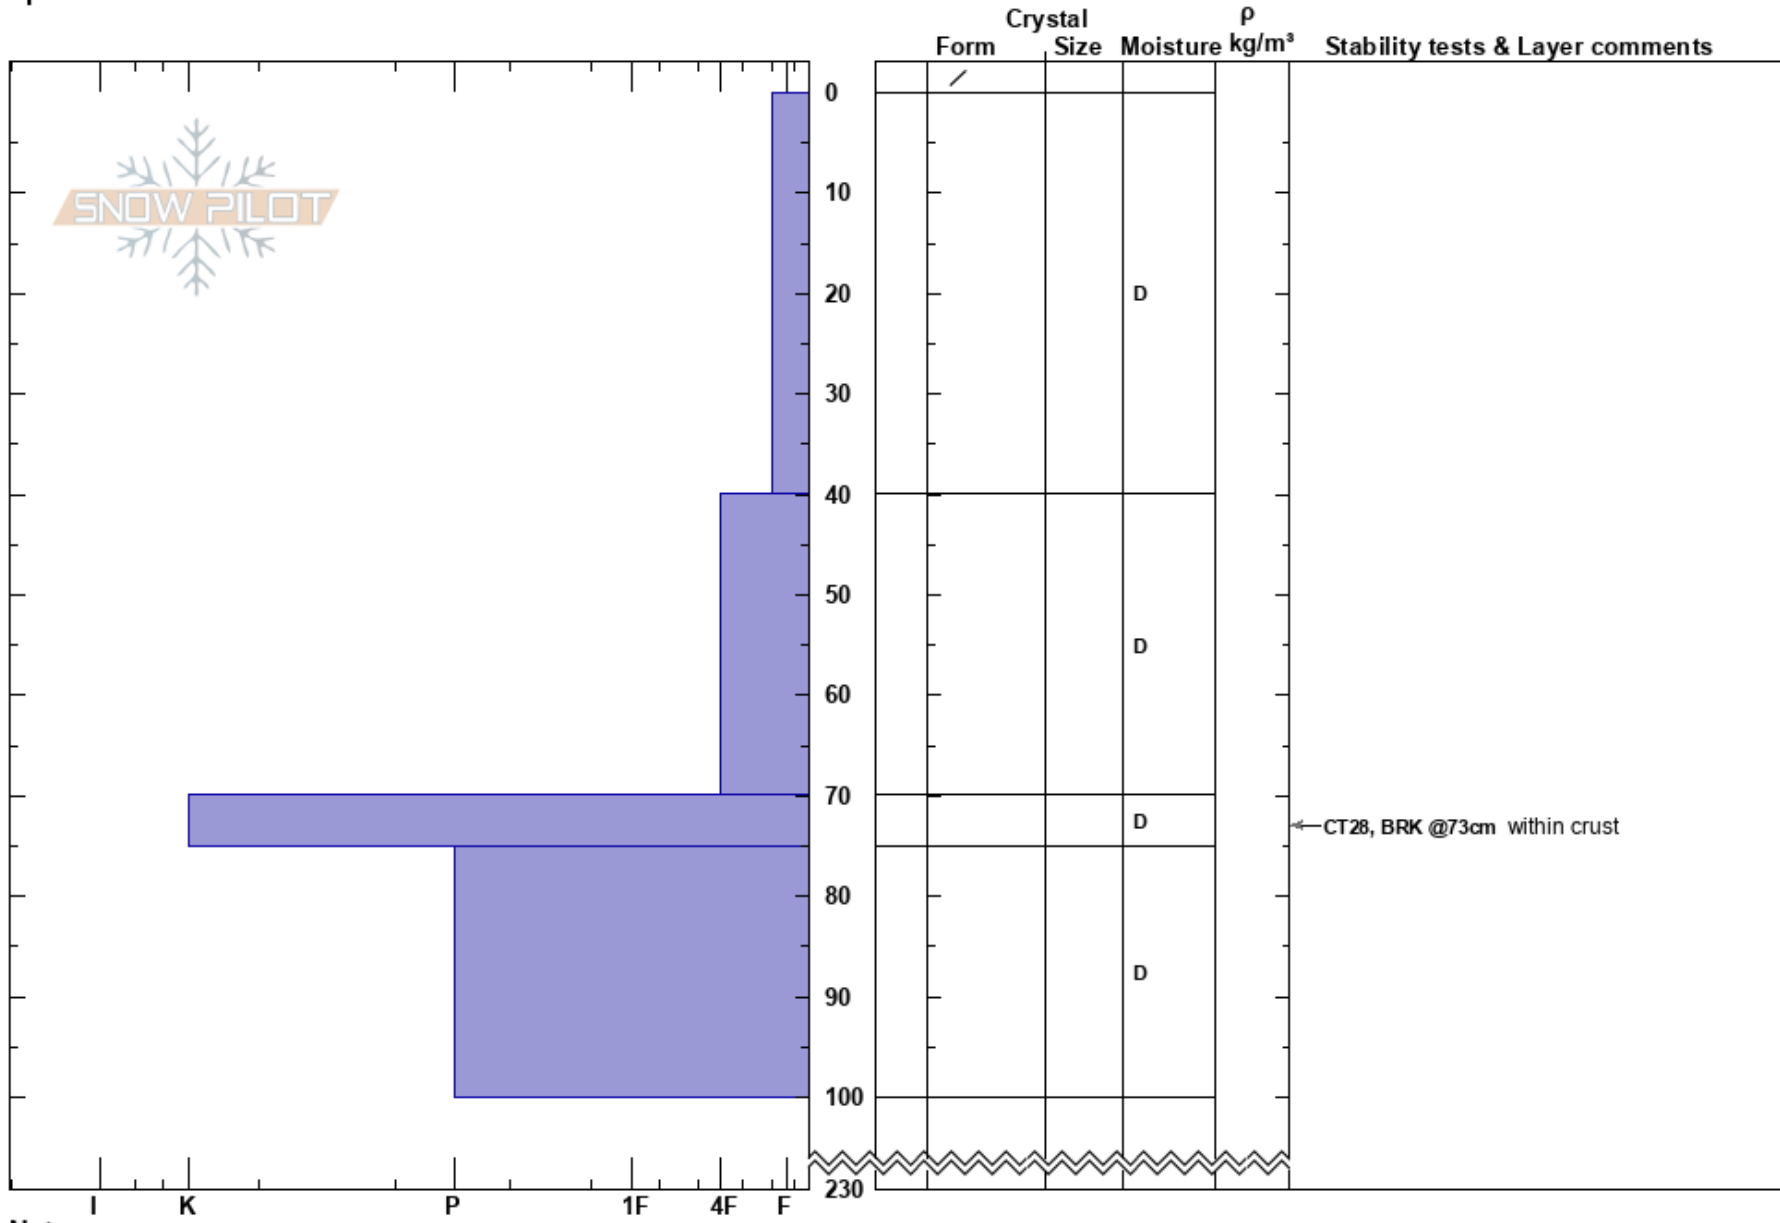

2023-02-07 Spring Brk
 Skeena
 BC
 Elevation: 1000 m
 Aspect: E
 Specifics:

Last Frontier Heliskiing
 07/02/2023 - 10:30
 Co-ord:
 Slope Angle: 25°
 Wind Loading:

Stability:
 Air Temperature:
 Sky Cover: BKN
 Precipitation: NO
 Wind: Calm

HS:230
 PF: 40
 PS: 20

Layer Notes:

Notes: