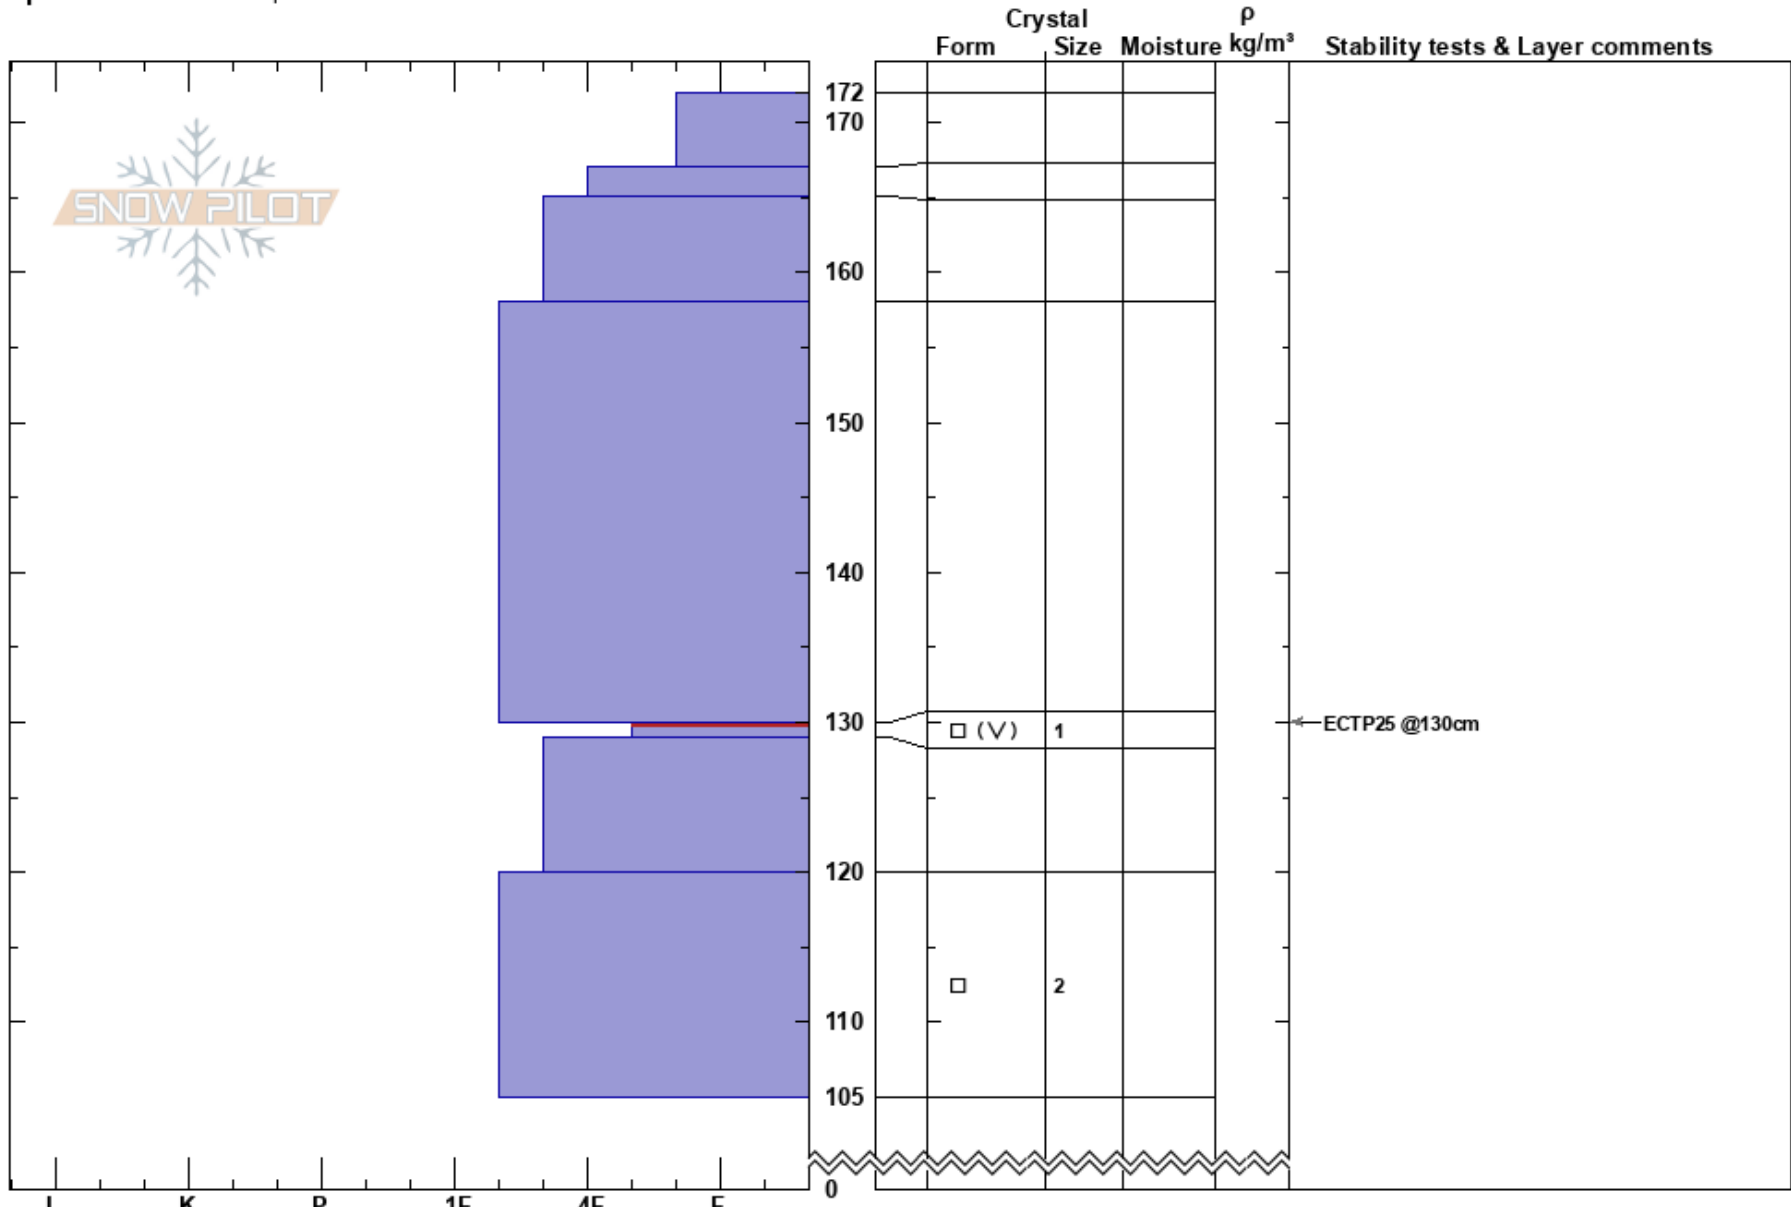

SW Mt. Wolverine
 Beartooths
 MT
 Elevation: 9816 ft
 Aspect: 228°
 Specifics: We skied slope

Beau Fredlund
 02/05/2023 - 1:00pm
 Co-ord: 45.05101N, -110.01737E
 Slope Angle: 29°
 Wind Loading:

Stability: **HS: 172**
 Air Temperature: 130-129cm: Problematic layer
 Sky Cover: OVC
 Precipitation: S-1
 Wind: SW Moderate

Notes: Upslope winds were slightly eroding snow on slope. Storm was brewing.