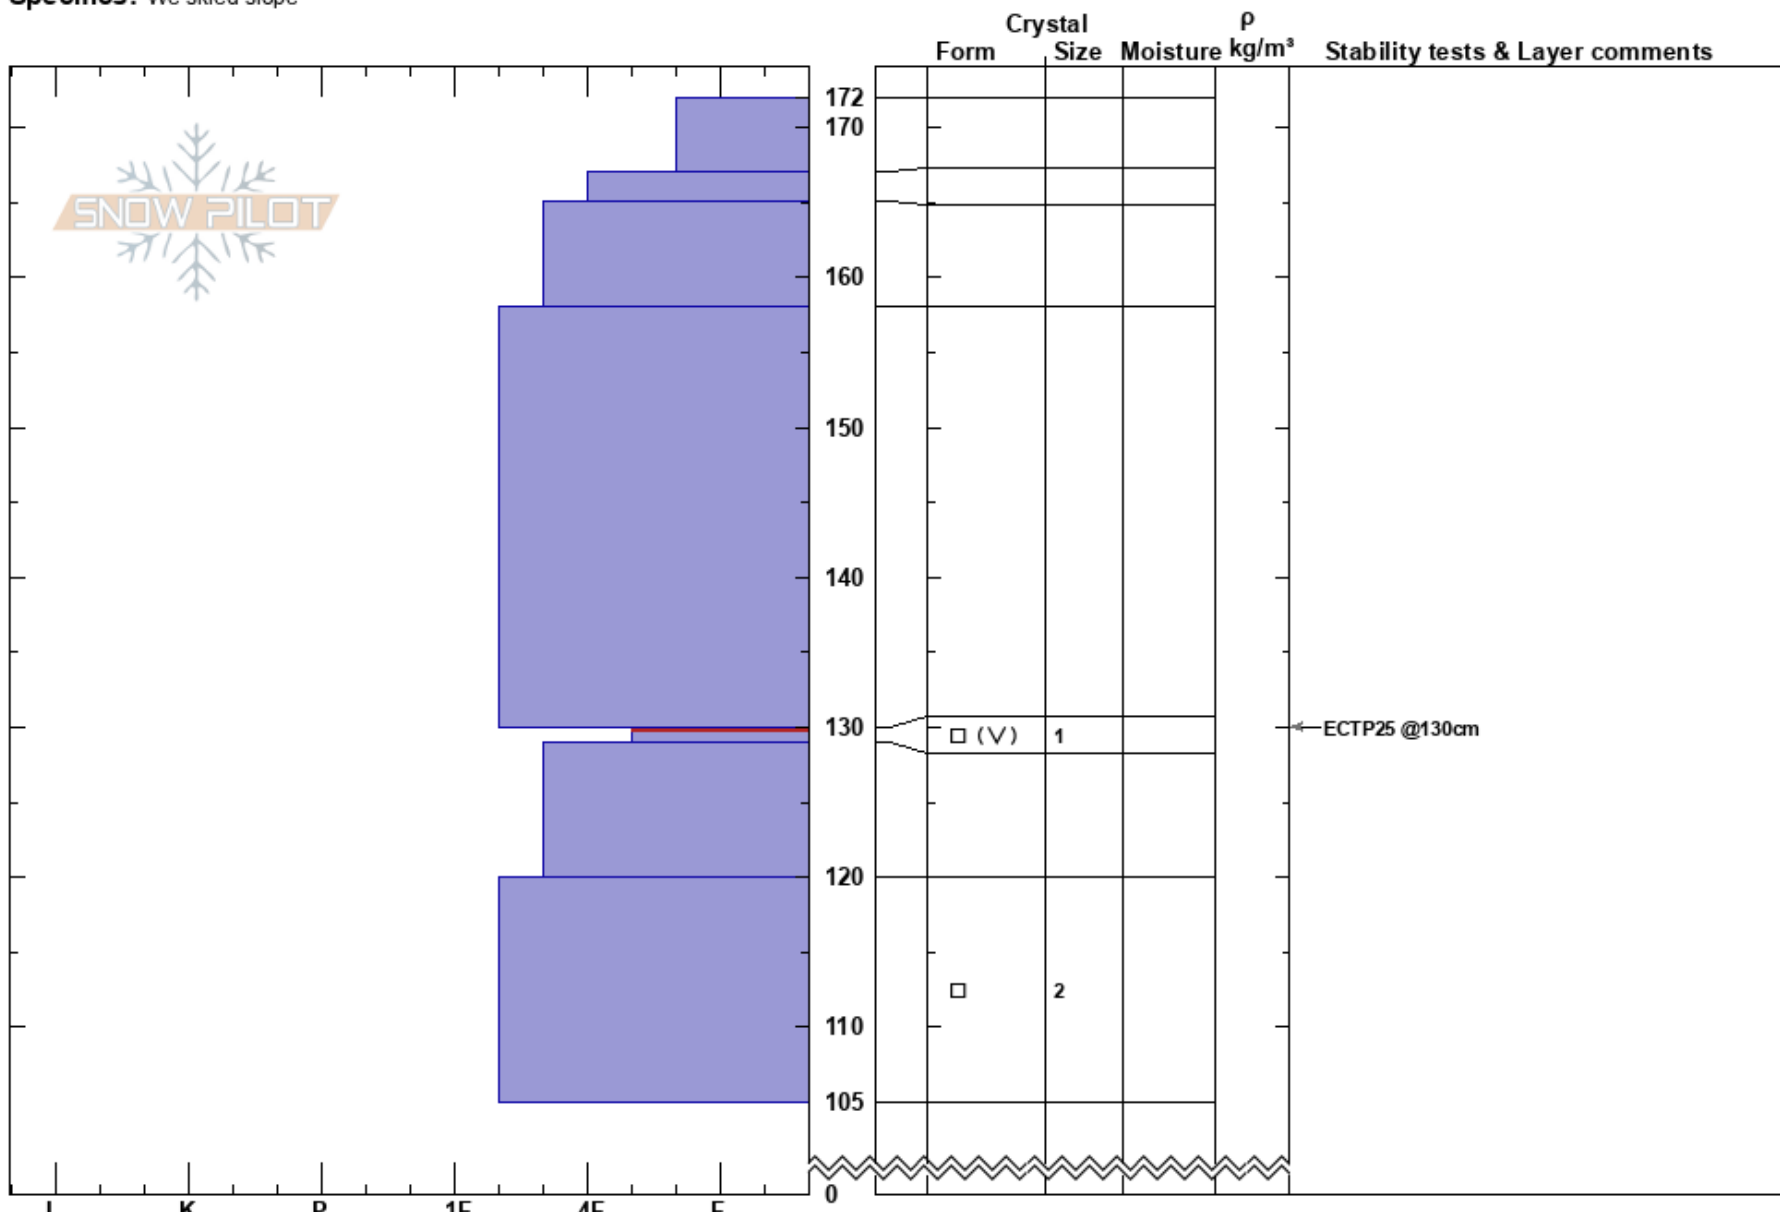

SW Mt. Wolverine
 Beartooths
 MT
Elevation: 9816 ft
Aspect: 228°
Specifics: We skied slope

Beau Fredlund
 02/05/2023 - 1:00pm
Co-ord: 45.05101N, -110.01737E
Slope Angle: 29°
Wind Loading:

Stability:
Air Temperature:
Sky Cover: OVC
Precipitation: S-1
Wind: SW Moderate

HS: 172
Layer Notes: 130-129cm: Problematic layer

Notes: Upslope winds were slightly eroding snow on slope. Storm was brewing.