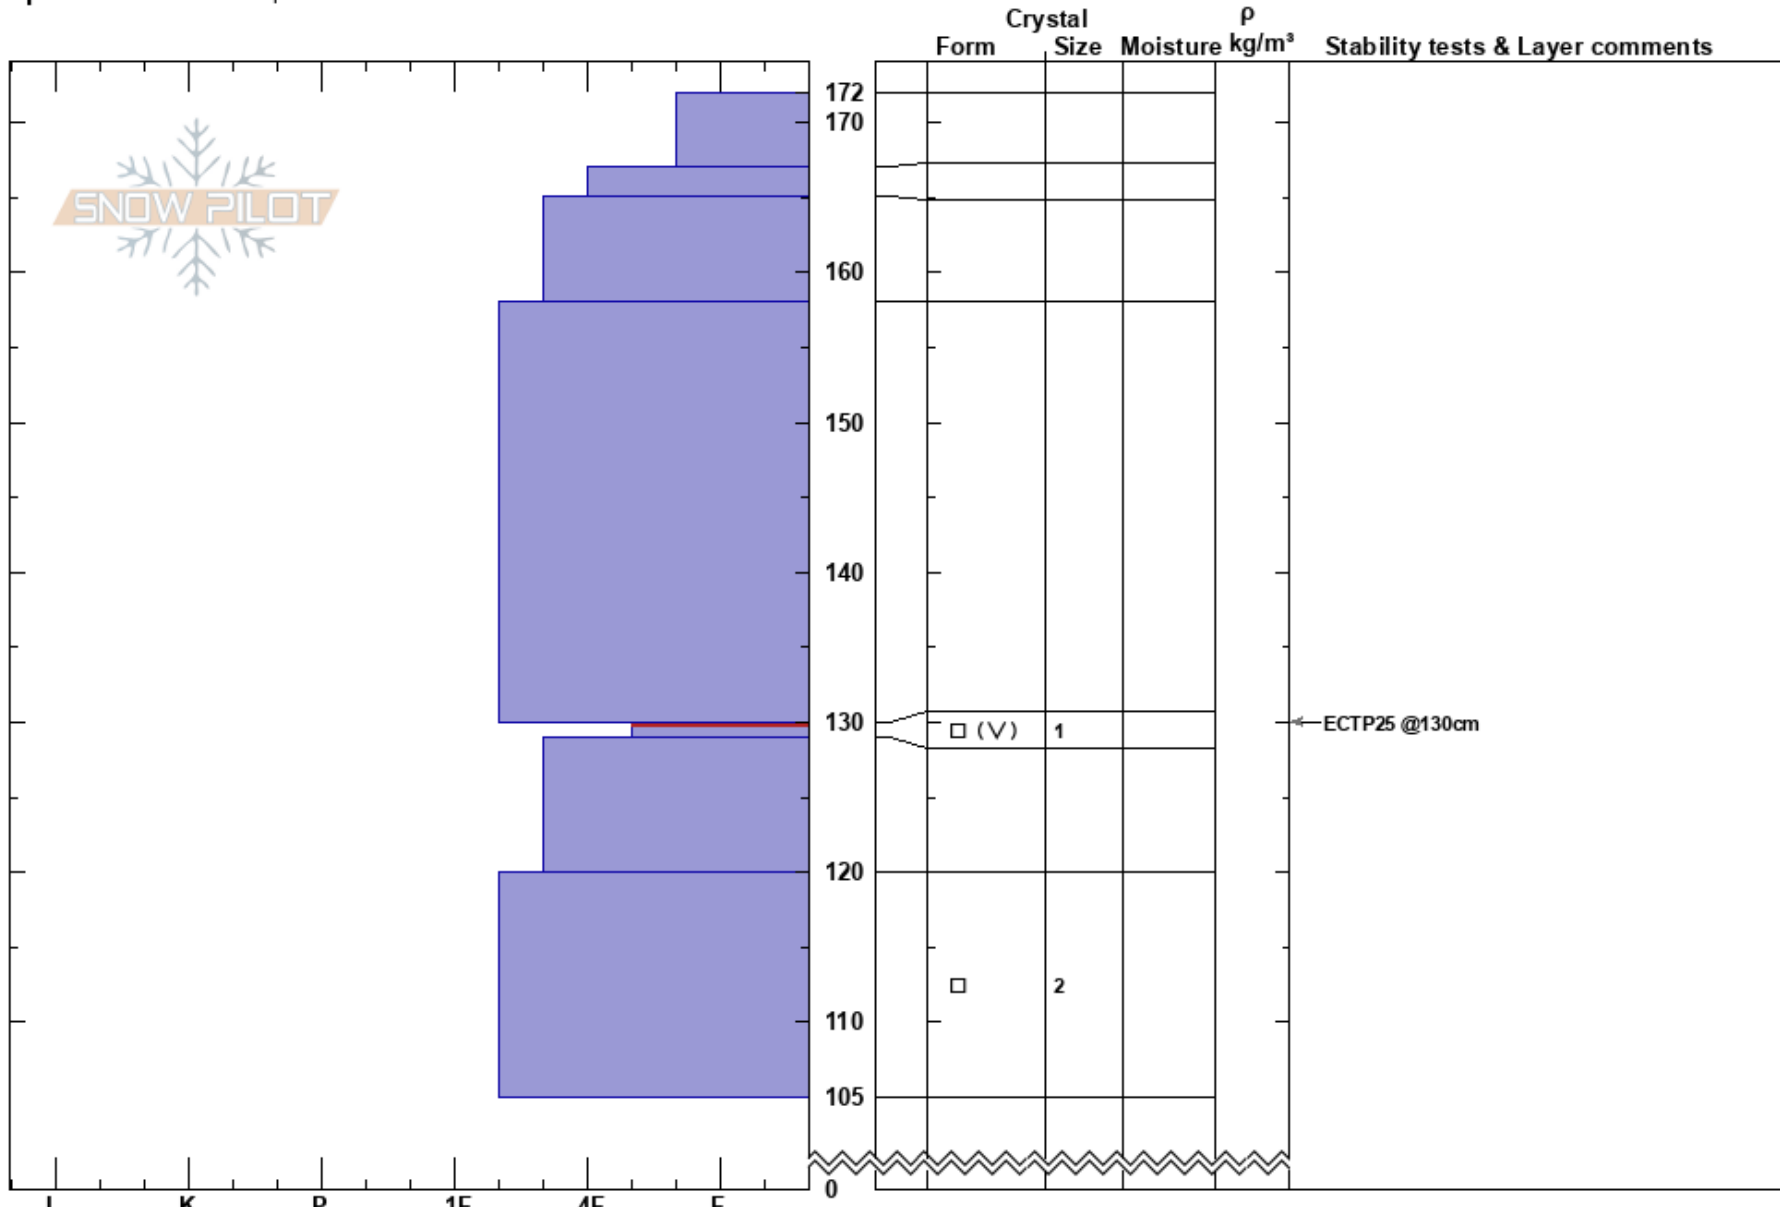

SW Mt. Wolverine
 Beartooths
 MT
Elevation: 9816 ft
Aspect: 228°
Specifics: We skied slope

Beau Fredlund
 02/05/2023 - 1:00pm
Co-ord: 45.05101N, -110.01737E
Slope Angle: 29°
Wind Loading:

Stability:
Air Temperature:
Sky Cover: OVC
Precipitation: S-1
Wind: SW Moderate

HS: 172
Layer Notes: 130-129cm: Problematic layer

Notes: Upslope winds were slightly eroding snow on slope. Storm was brewing.