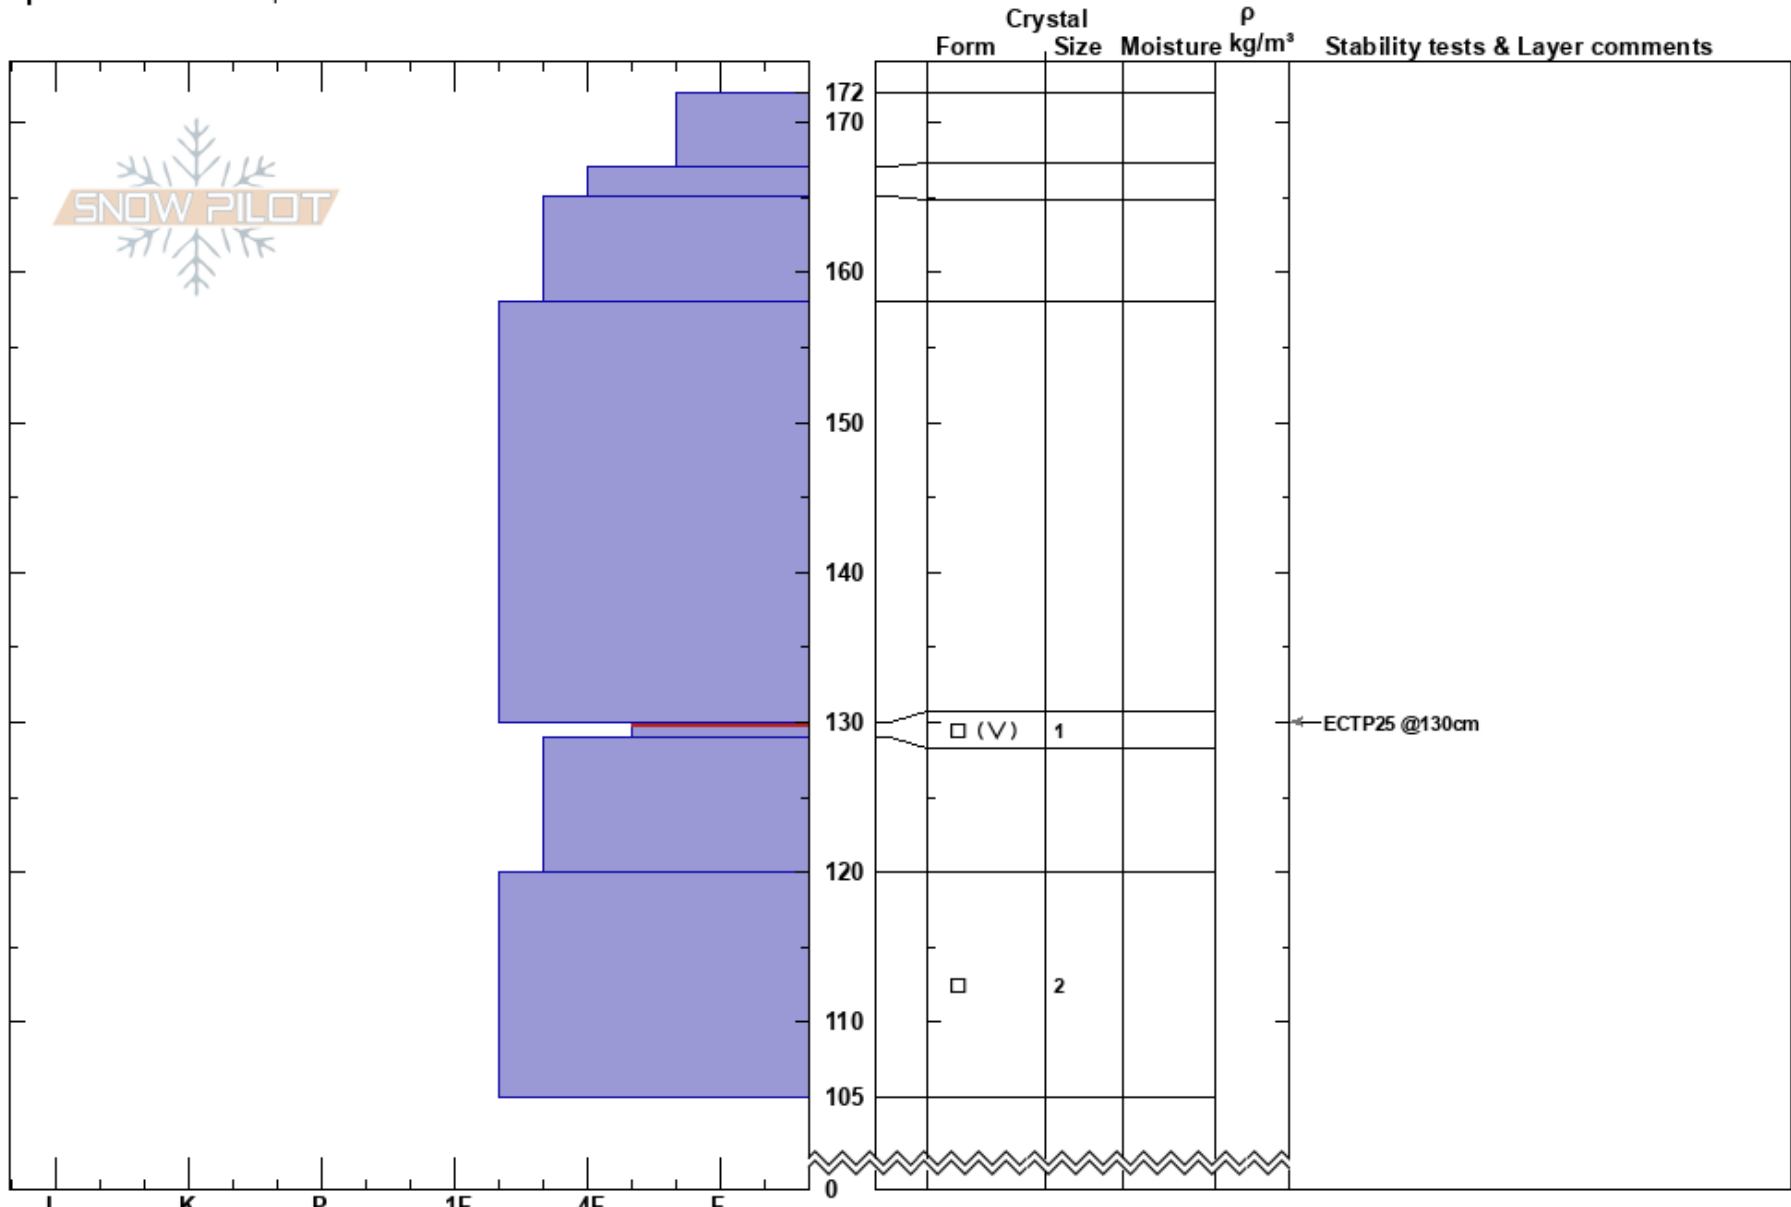

SW Mt. Wolverine  
 Beartooths  
 MT  
 Elevation: 9816 ft  
 Aspect: 228°  
 Specifics: We skied slope

Beau Fredlund  
 02/05/2023 - 1:00pm  
 Co-ord: 45.05101N, -110.01737E  
 Slope Angle: 29°  
 Wind Loading:

Stability: **HS: 172**  
 Air Temperature: 130-129cm: Problematic layer  
 Sky Cover: OVC  
 Precipitation: S-1  
 Wind: SW Moderate

Notes: Upslope winds were slightly eroding snow on slope. Storm was brewing.