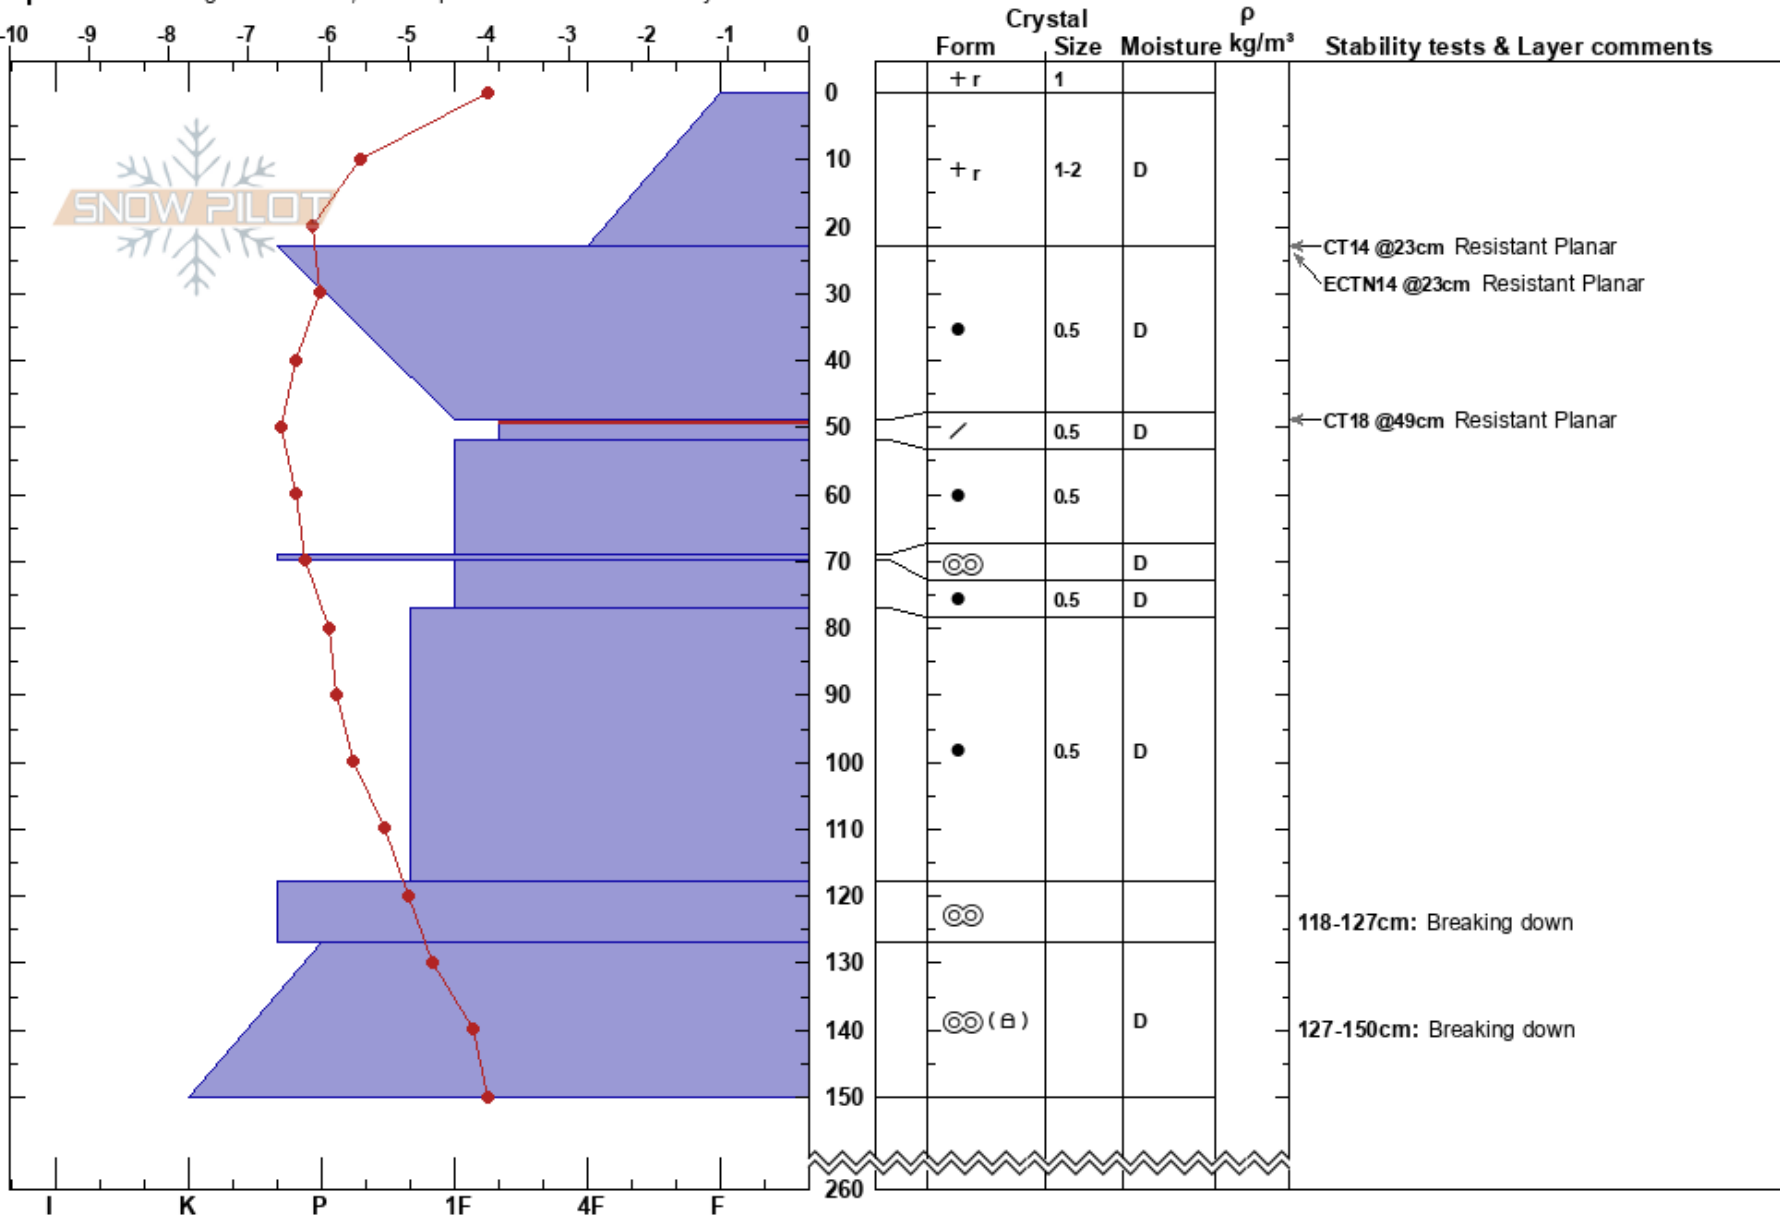

Maverick  
 Rocky Mountains  
 CA  
**Elevation:** 1859 m  
**Aspect:** NE

Alexander Curtis  
 02/07/2023 - 12:40pm  
**Co-ord:** 49.30180N, -114.42059W  
**Slope Angle:** 27°  
**Wind Loading:** yes

**Stability:**  
**Air Temperature:** -4°C  
**Sky Cover:** OVC  
**Precipitation:** S-1  
**Wind:** SW Strong

**HS:** 260  
**PF:** 30  
 49-52cm: Problematic layer  
 118-127cm: Breaking down  
 127-150cm: Breaking down

**Specifics:** Pit dug in a Ski Area; Pit is representative of backcountry

**Notes:** Lots of snow being transported