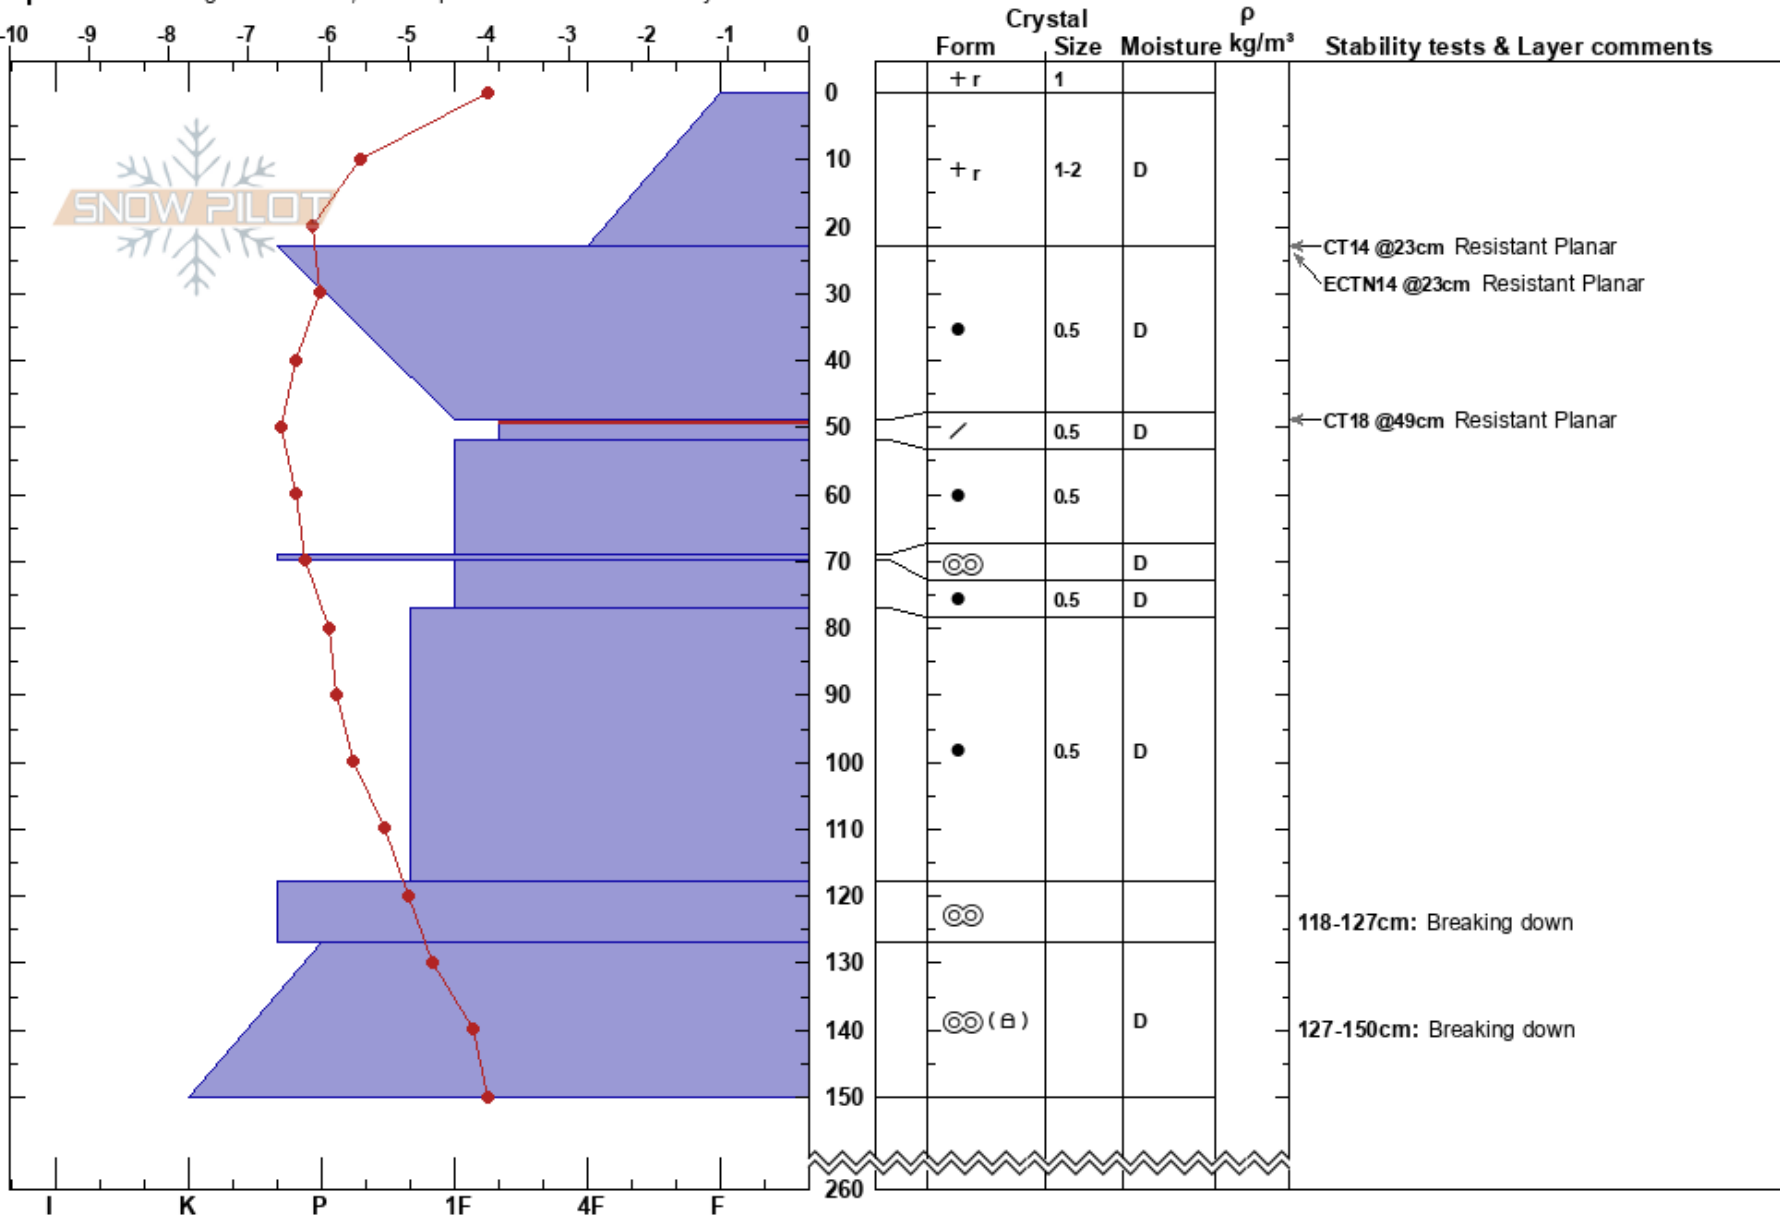

Maverick
 Rocky Mountains
 CA
Elevation: 1859 m
Aspect: NE

Alexander Curtis
 02/07/2023 - 12:40pm
Co-ord: 49.30180N, -114.42059W
Slope Angle: 27°
Wind Loading: yes

Stability:
Air Temperature: -4°C
Sky Cover: OVC
Precipitation: S-1
Wind: SW Strong

HS: 260
PF: 30
 49-52cm: Problematic layer
 118-127cm: Breaking down
 127-150cm: Breaking down

Specifics: Pit dug in a Ski Area; Pit is representative of backcountry

Notes: Lots of snow being transported