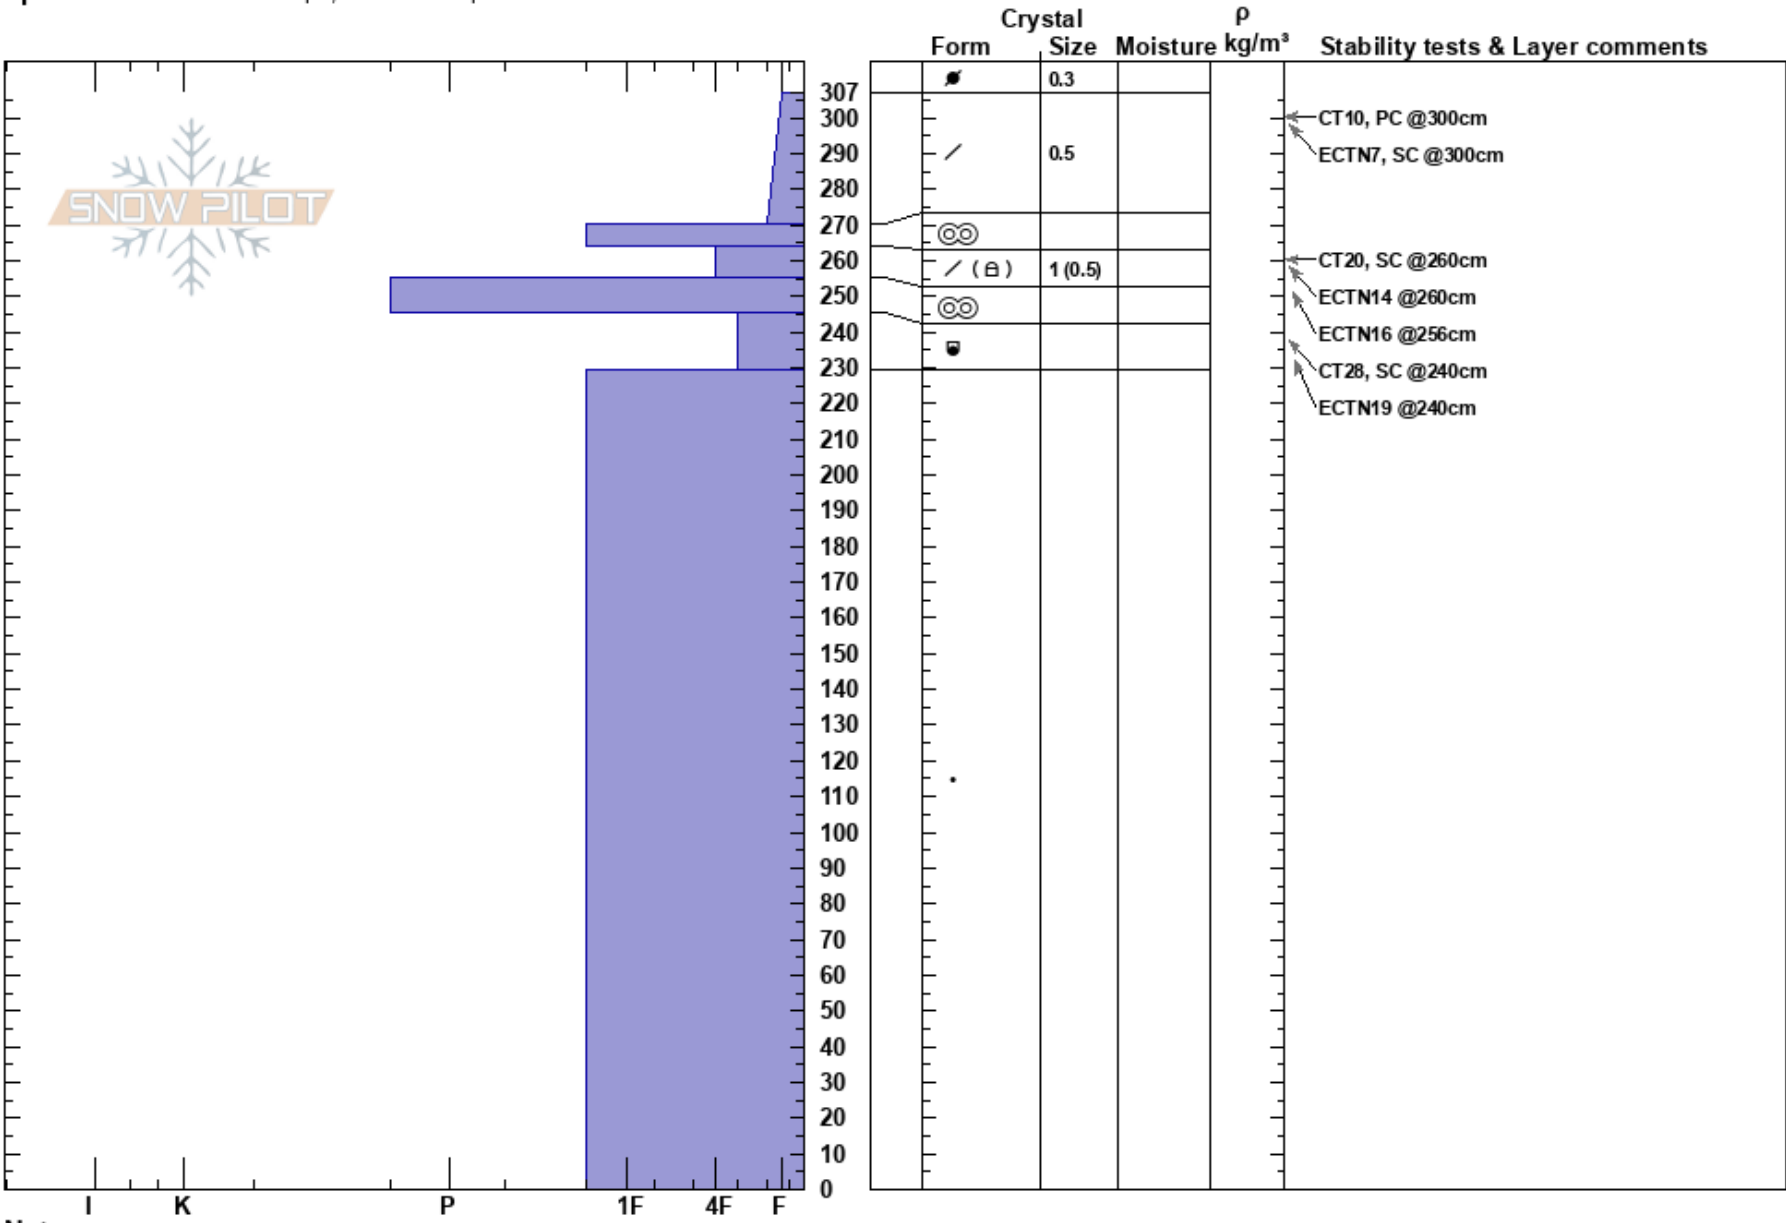

Big Slide
 Carson Range
 CA
 Elevation: 8619 ft
 Aspect: W
 Specifics: Ski tracks on slope; We skied slope

Andrew Contaxis
 02/07/2023 - 1:30pm
 Co-ord: 38.93534N, -119.92414W
 Slope Angle: 25°
 Wind Loading: previous

Stability: Good
 Air Temperature:
 Sky Cover: OVC
 Precipitation: NO
 Wind: Calm

HS:307
 245-229cm: Problematic layer

Notes: