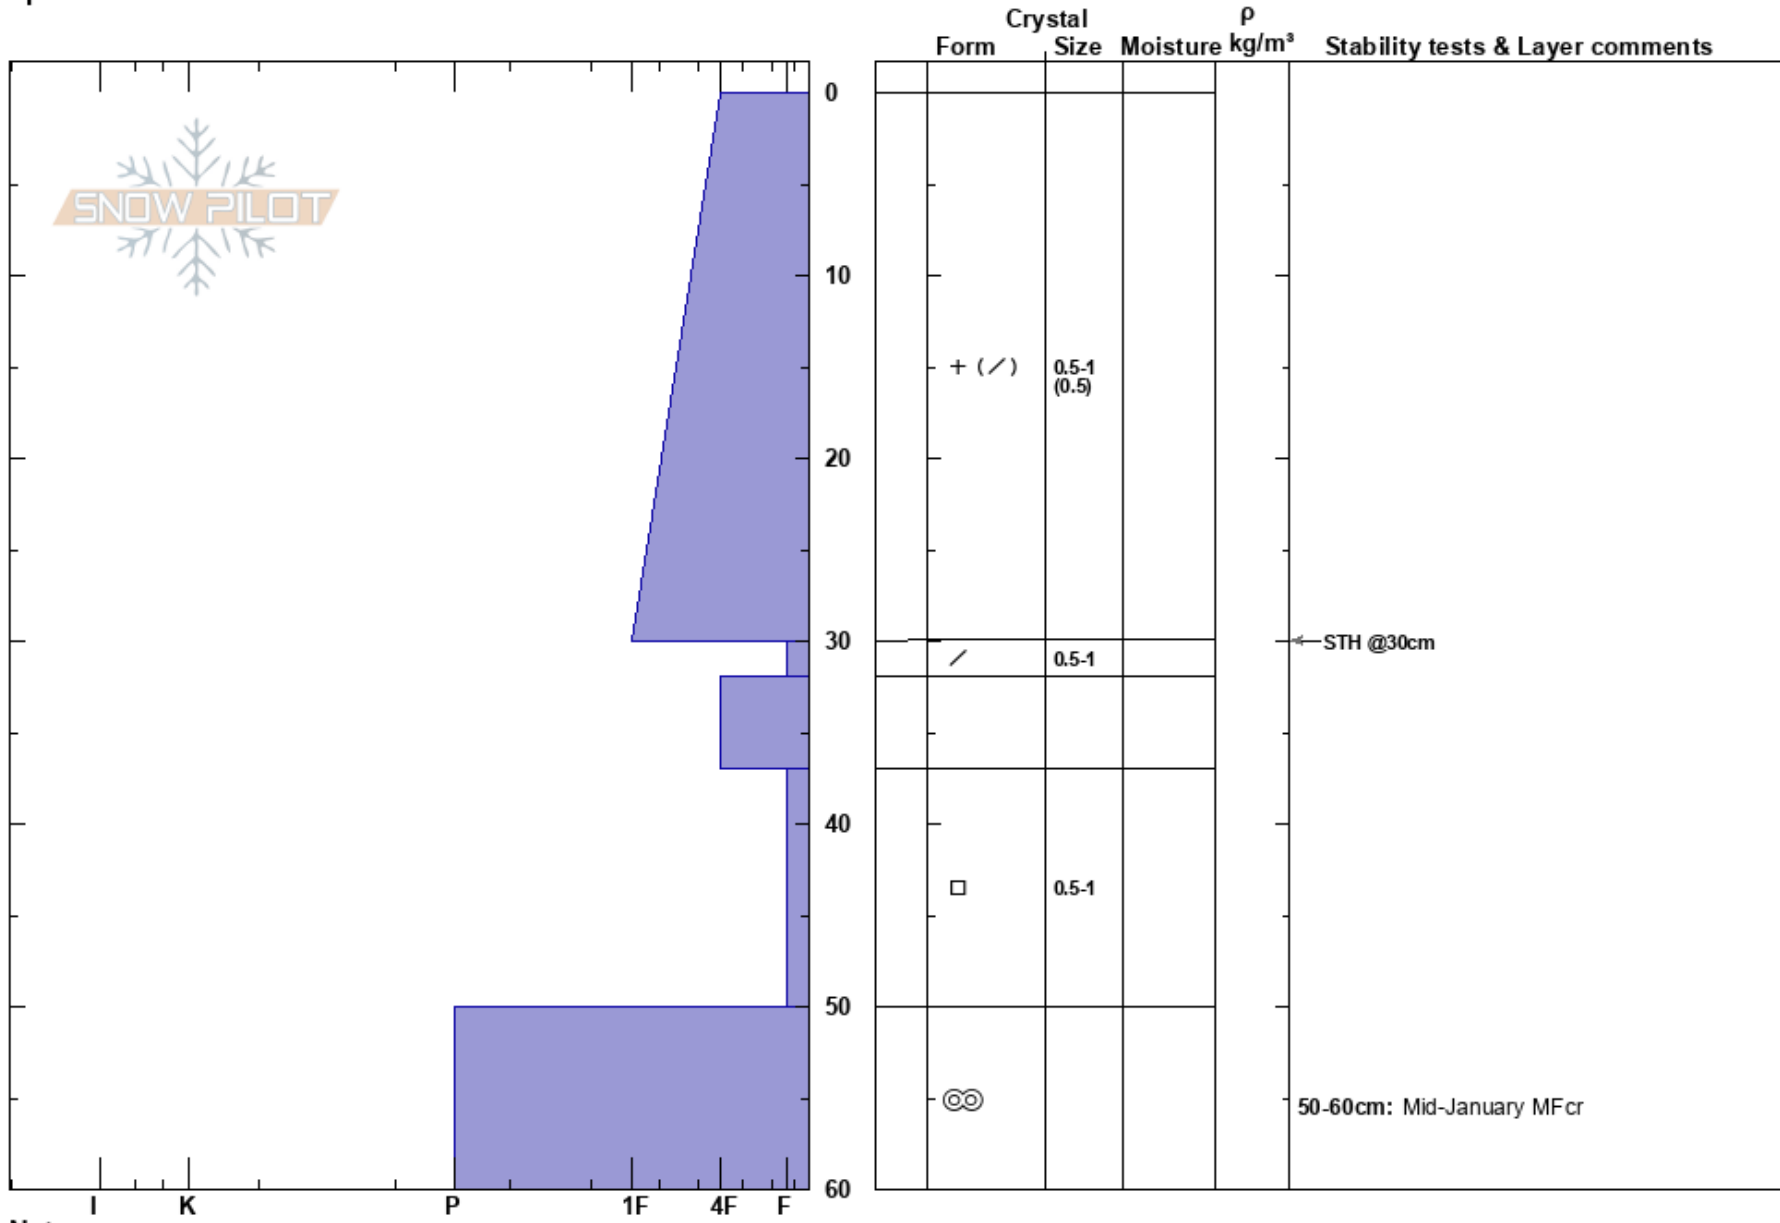

Pocket Rocket
 Canadian Rockies
 AB
 Elevation: 1850 m
 Aspect:
 Specifics:

Madeline Martin
 07/02/2023 - 13:00
 Co-ord:
 Slope Angle:
 Wind Loading: yes

Stability:
 Air Temperature:
 Sky Cover: OVC
 Precipitation: S-1
 Wind: SW Moderate

Layer Notes:
 0-30cm: Problematic layer
 50-60cm: Mid-January MFcr

Notes:
 I K P 1F 4F F