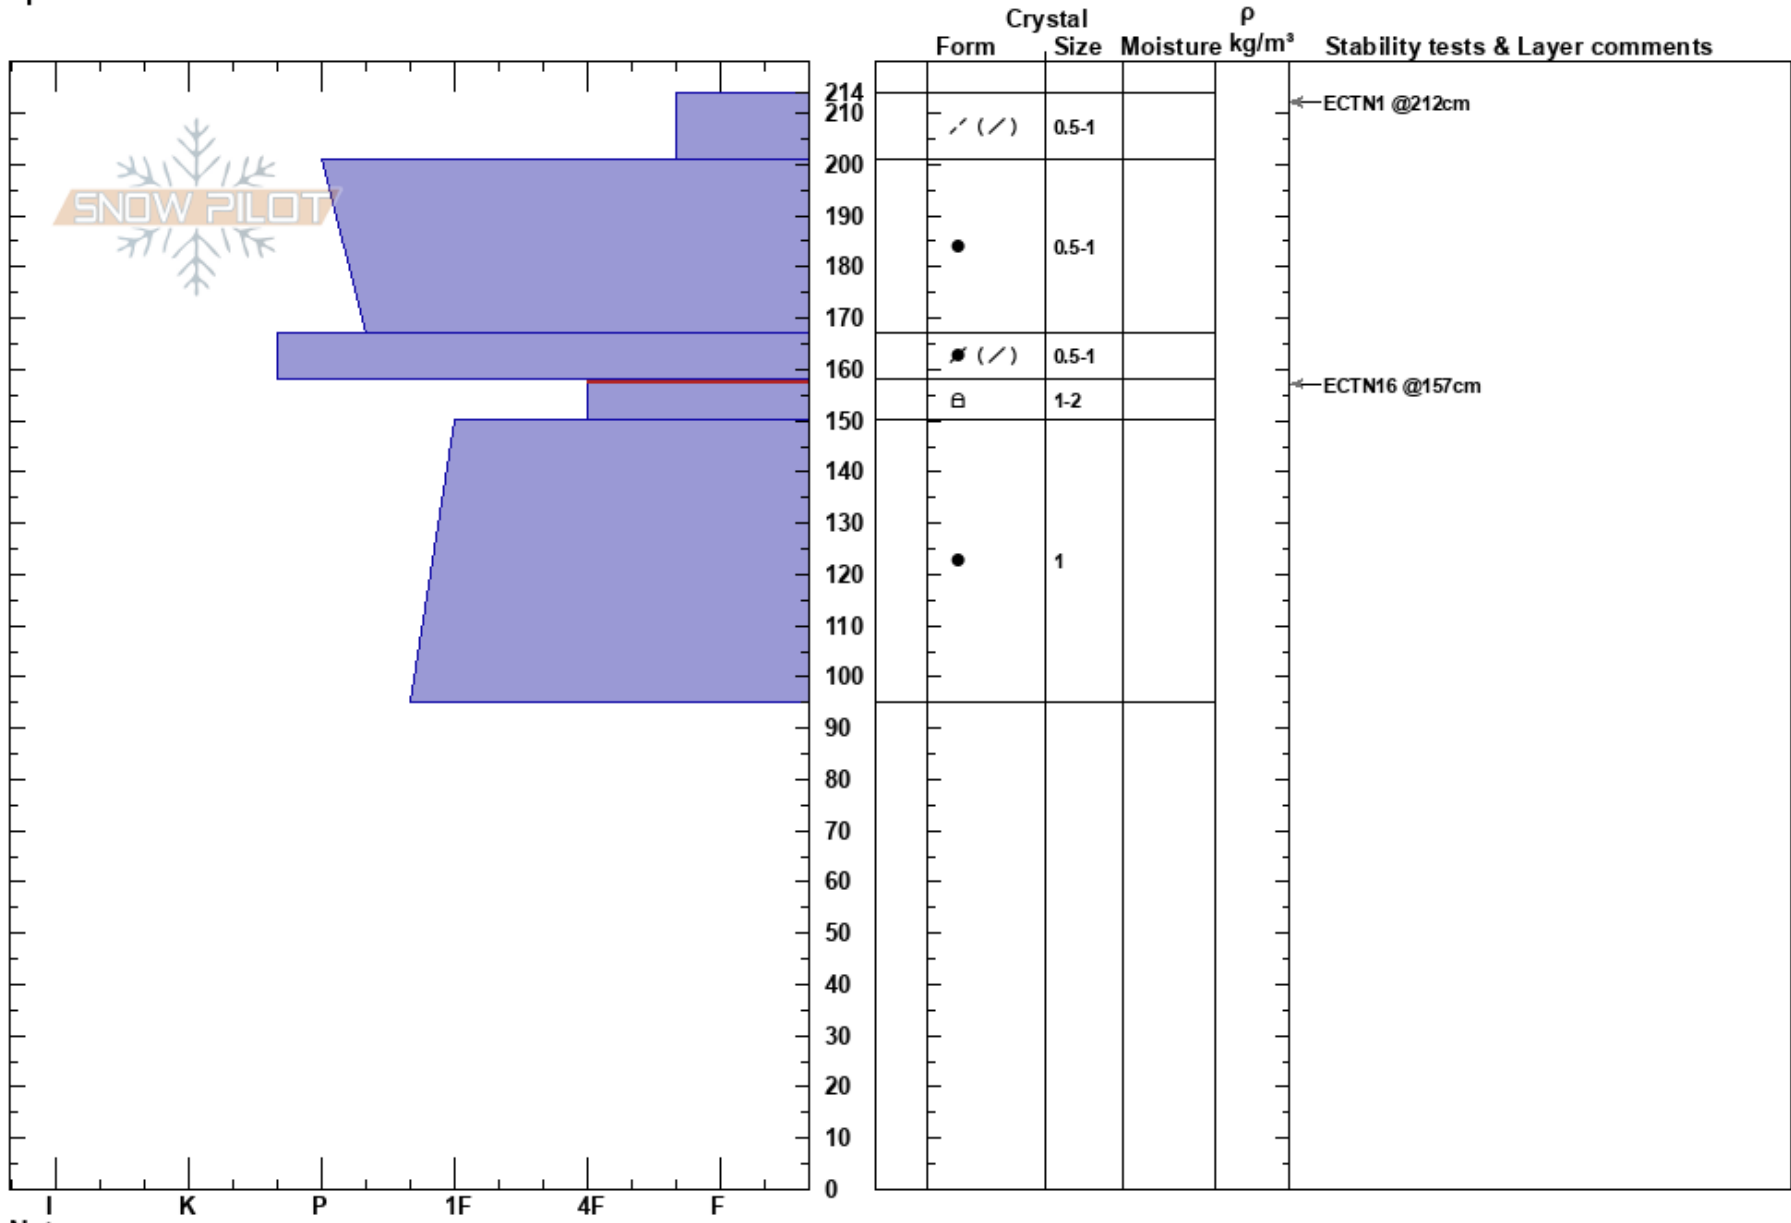

Upper Giant Country
 Uinta Range
 UT
 Elevation: 10120 ft
 Aspect: N
 Specifics:

Dave Kikkert
 02/07/2023 - 12:30pm
 Co-ord: 40.83846N, -111.06688W
 Slope Angle: 42°
 Wind Loading: no

Stability: Good
 Air Temperature:
 Sky Cover: CLR
 Precipitation: NO
 Wind: NE Light Breeze

HS:214
 Layer Notes:
 158-150cm: Problematic layer

Notes: HS varied in pit from 160-214. Shallow side had weaker snow, including at the surface.