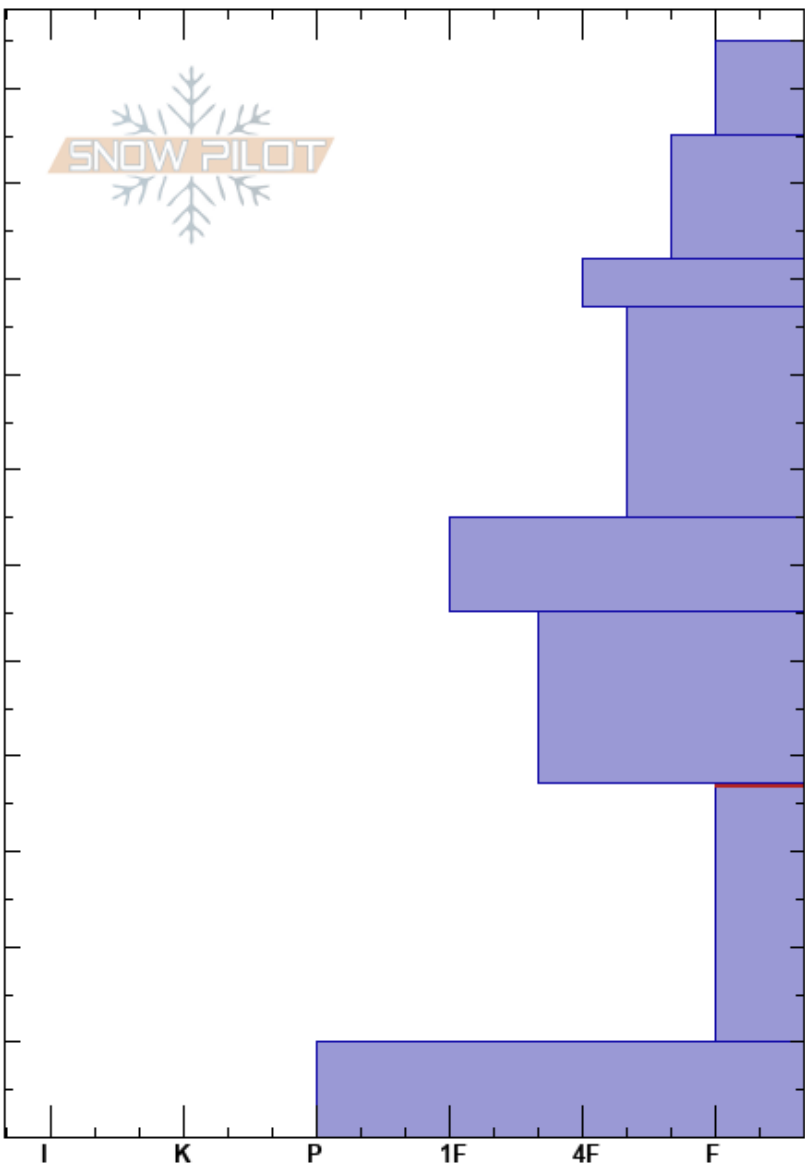

Dolomite Shoulder Banff Visitor Safety
 Banff, Yoho and Kootenay 07/02/2023 - 12:20
 AB
Elevation: 2280 m
Aspect: SE
Specifics:

Co-ord:
Slope Angle:
Wind Loading:

Stability: **HS:** 115
Air Temperature: -4.5°C **PF:** 80 65-55cm: Dec. 17 bottom of layer
Sky Cover: OVC **PS:** 35 37-10cm: Problematic layer
Precipitation: S-1
Wind: SW Light Breeze

Height (cm)	Crystal		ρ kg/m ³	Stability tests & Layer comments
	Form	Size		
115				
110			D	
100			D	
90			D	← CT6, RP @92cm & CT11 RP
80			D	
70				
60			D	65-55cm: Dec. 17 bottom of layer
50			D	
40				← CT23, SC @37cm Nov 16
30				
20				
10			D	
0				