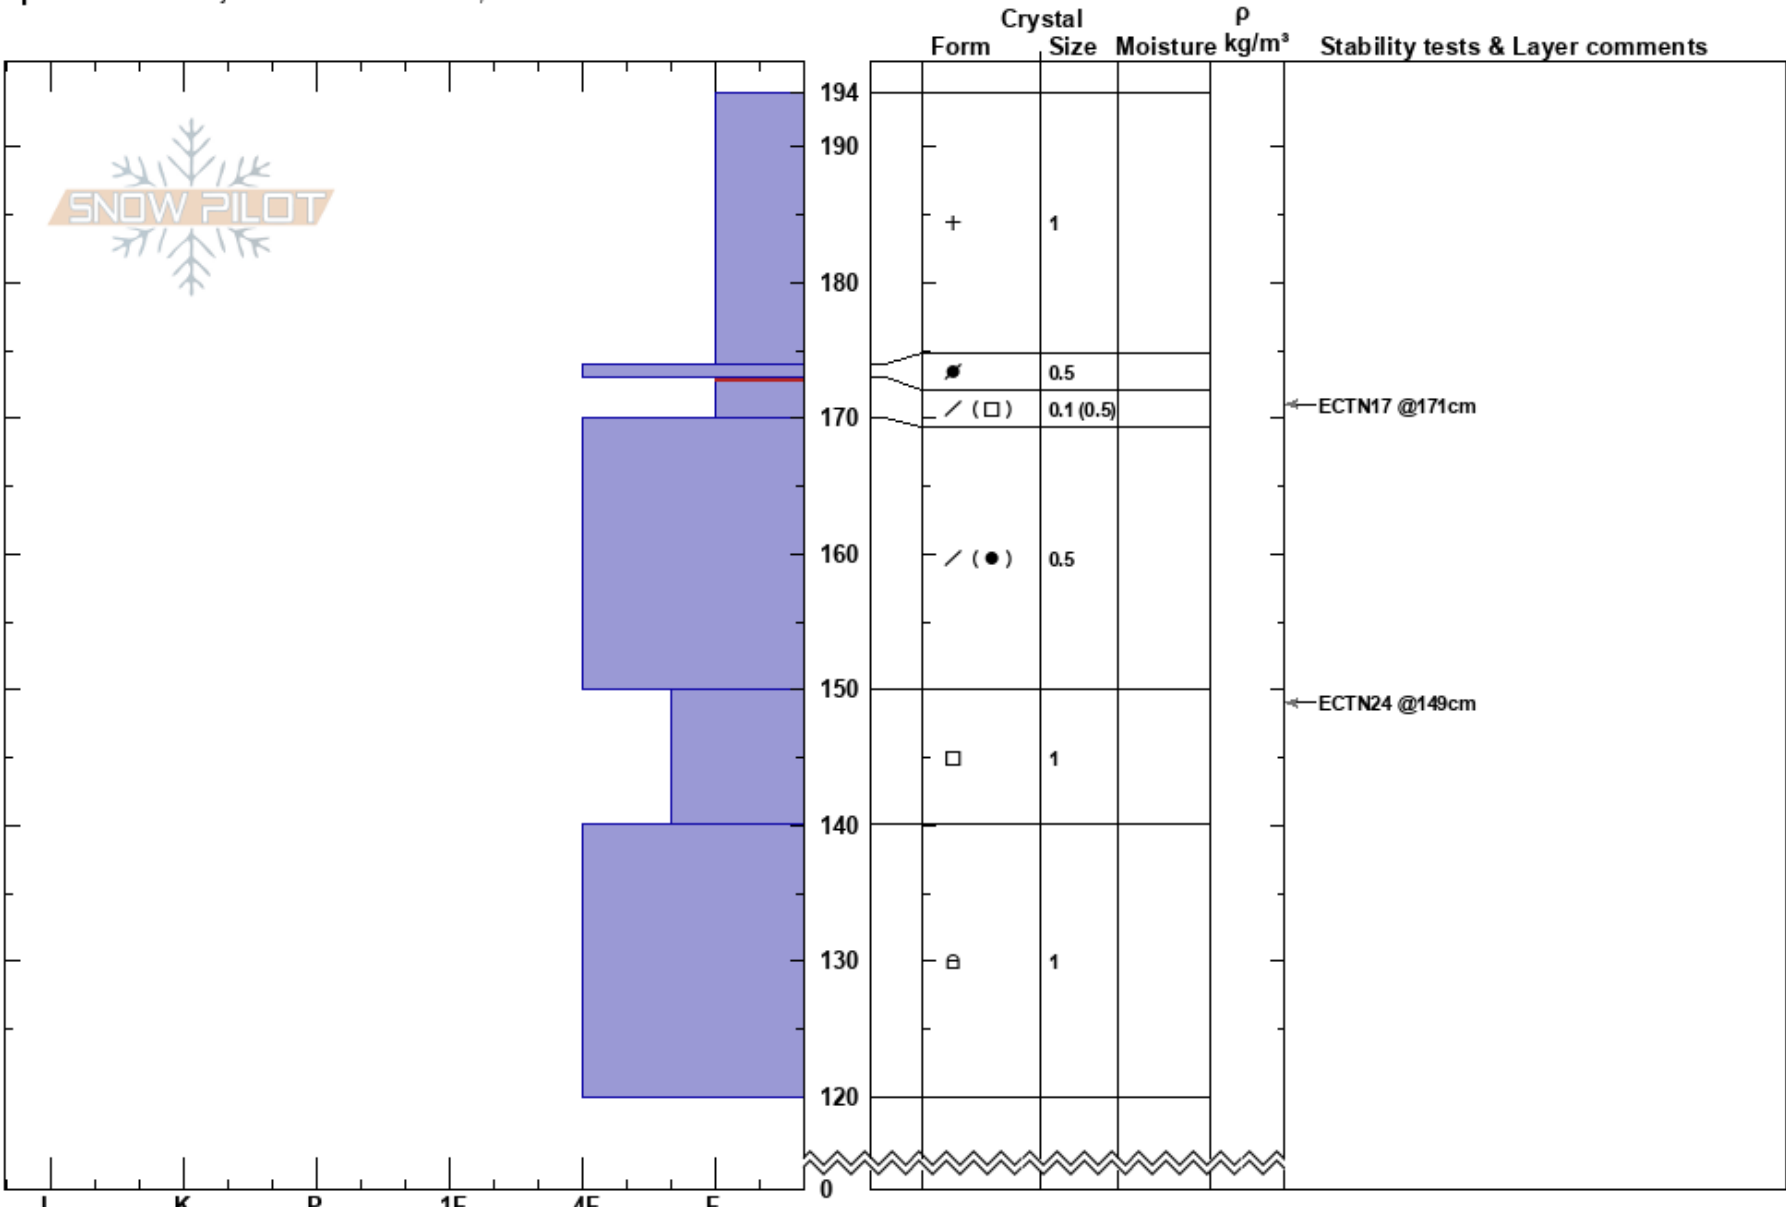

Lower Giant Country
 Uinta Range
 UT
 Elevation: 9809 ft
 Aspect:
 Specifics: Pit is adjacent to avalanche: other;

Dave Kikkert
 02/07/2023 - 11:50am
 Co-ord: 40.83680N, -111.06300W
 Slope Angle: 36°
 Wind Loading: no

Stability: Good
 Air Temperature:
 Sky Cover: FEW
 Precipitation: NO
 Wind: NE Moderate

HS: 194
 173-170cm: Problematic layer

Notes: SS-AE-R2-D1-I 6"-8"x 50'