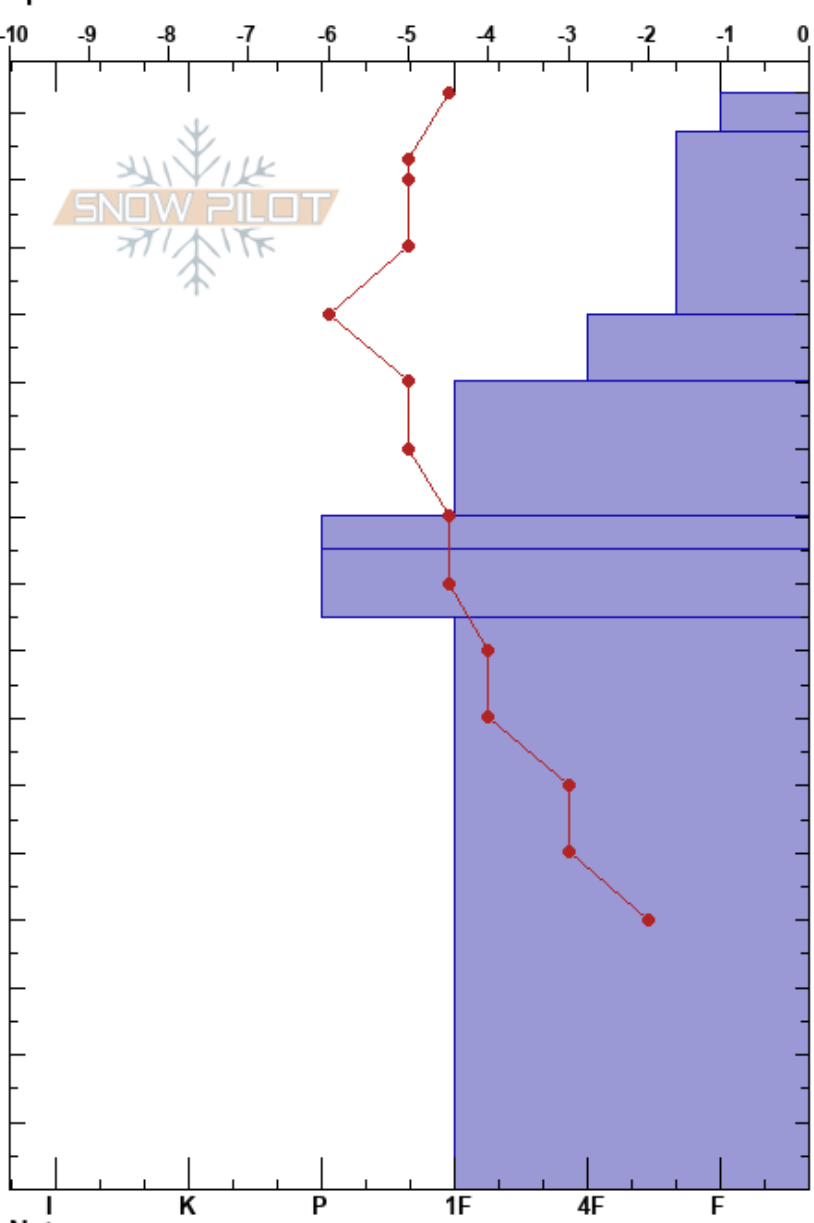

Burstall Plot  
 Kananaskis  
 AB  
 Elevation: 2390 m  
 Aspect: NW  
 Specifics:

Avalanche Safety  
 07/02/2023 - 11:00  
 Co-ord: 50.75327N, -115.36818W  
 Slope Angle: 20°  
 Wind Loading: yes

Stability:  
 Air Temperature: -5°C  
 Sky Cover: OVC  
 Precipitation: S-1  
 Wind: Calm

HS: 163

Layer Notes:

Height (cm)	Crystal		Moisture	$\rho$ kg/m <sup>3</sup>	Stability tests & Layer comments
	Form	Size			
163					
160	+r(✓)	2(1)	D		
157					← CT2, SP @157cm
150					
140	/	1			← CT7, SP @140cm
130					
120	•	0.5			← CT15, SP @120cm
110	⊖	1-2			
100	⊖	1-2			
90	□	2			
80					
70					
60					
50					
40	□	2-3			