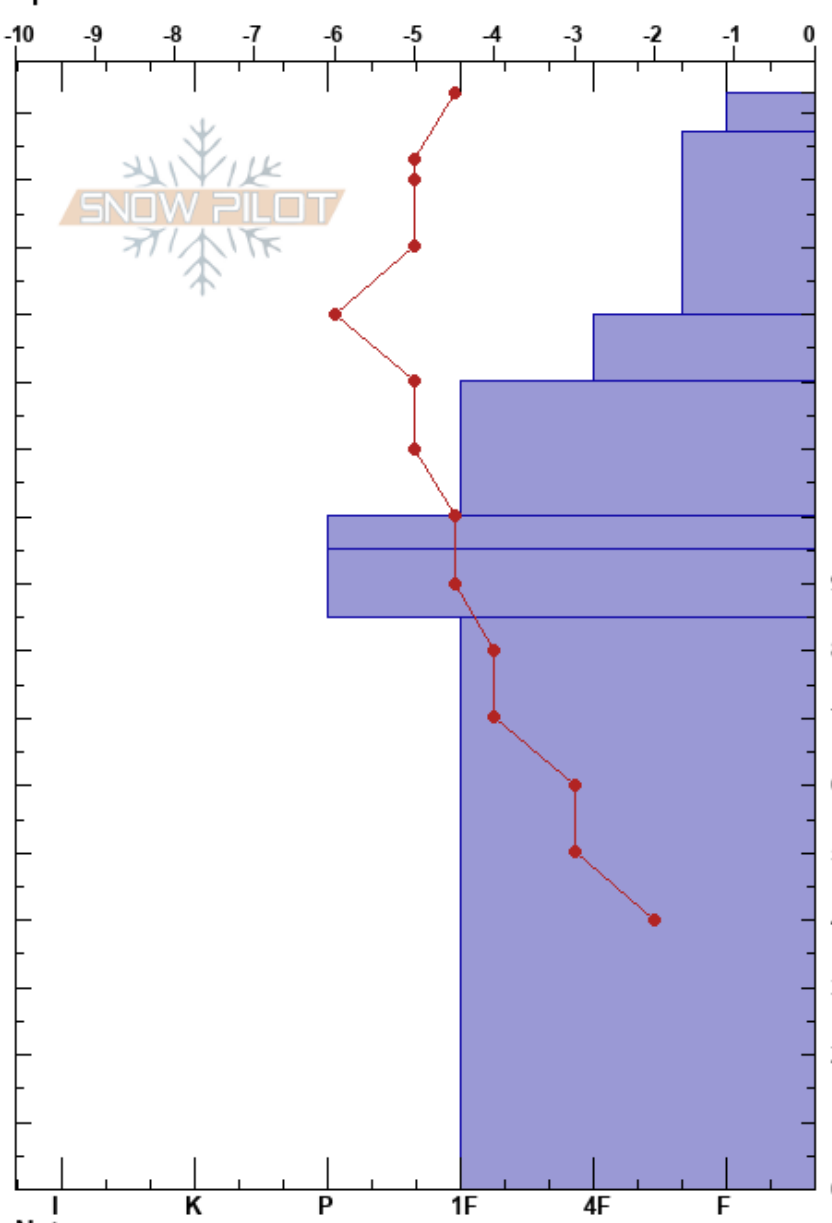

Burstall Plot
 Kananaskis
 AB
 Elevation: 2390 m
 Aspect: NW
 Specifics:

Avalanche Safety
 07/02/2023 - 11:00
 Co-ord: 50.75327N, -115.36818W
 Slope Angle: 20°
 Wind Loading: yes

Stability:
 Air Temperature: -5°C
 Sky Cover: OVC
 Precipitation: S-1
 Wind: Calm

HS: 163 Layer Notes:

Height (cm)	Crystal		ρ kg/m ³	Stability tests & Layer comments
	Form	Size		
163				
160	+r(✓)	2(1)	D	
150				← CT2, SP @157cm
140	/	1		← CT7, SP @140cm
130				
120	•	0.5		← CT15, SP @120cm
110	⊖	1-2		
100	⊖	1-2		
90	□	2		
80				
70				
60				
50				
40	□	2-3		
30				
20				
10				
0				