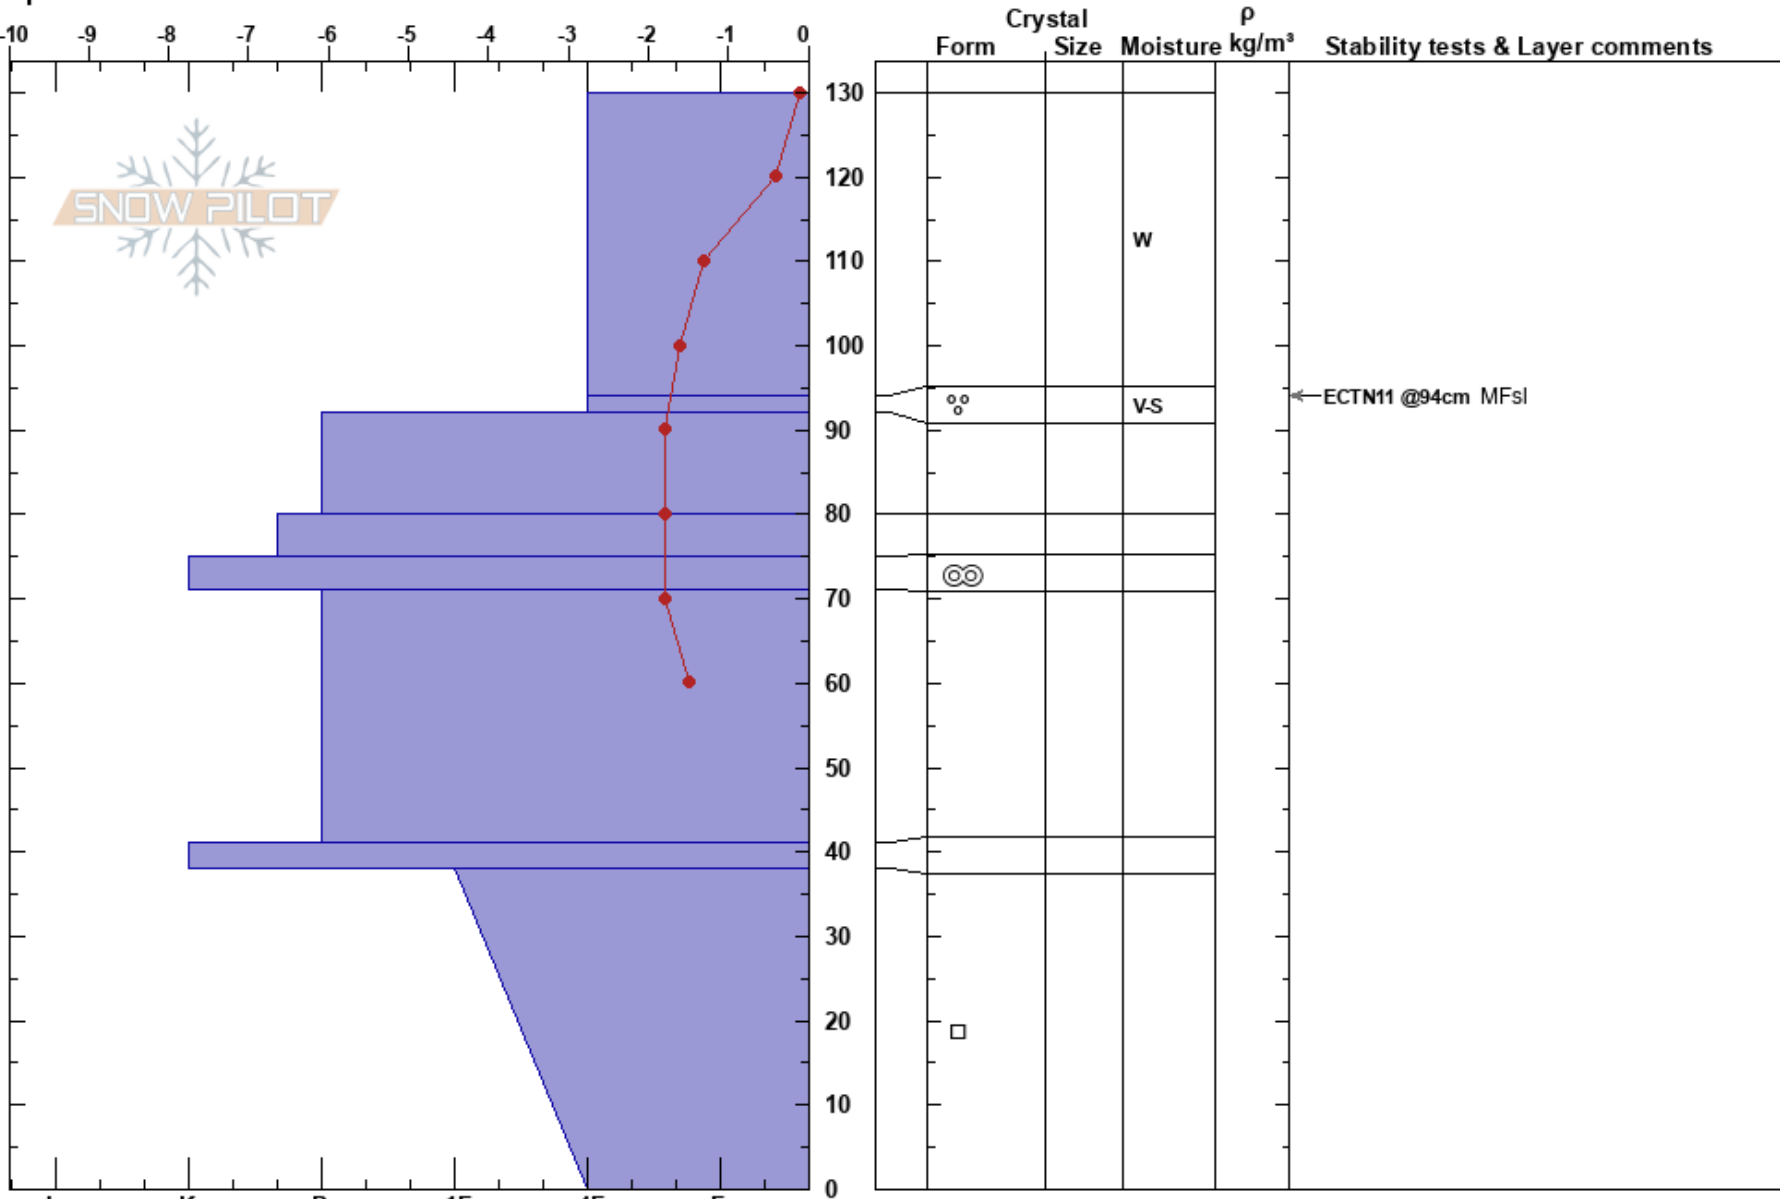

Brakkon
 Västra Vindelfjällen
 Sweden
Elevation: 810 m
Aspect: 60°
Specifics:

Sam Hedman
 07/02/2023 - 11:15
Co-ord:
Slope Angle: 27°
Wind Loading: yes

Stability: **HS:** 130 **Layer Notes:**
Air Temperature: -1°C **PF:** 20 94-92cm: Problematic layer
Sky Cover: OVC
Precipitation: RS
Wind: SW Strong