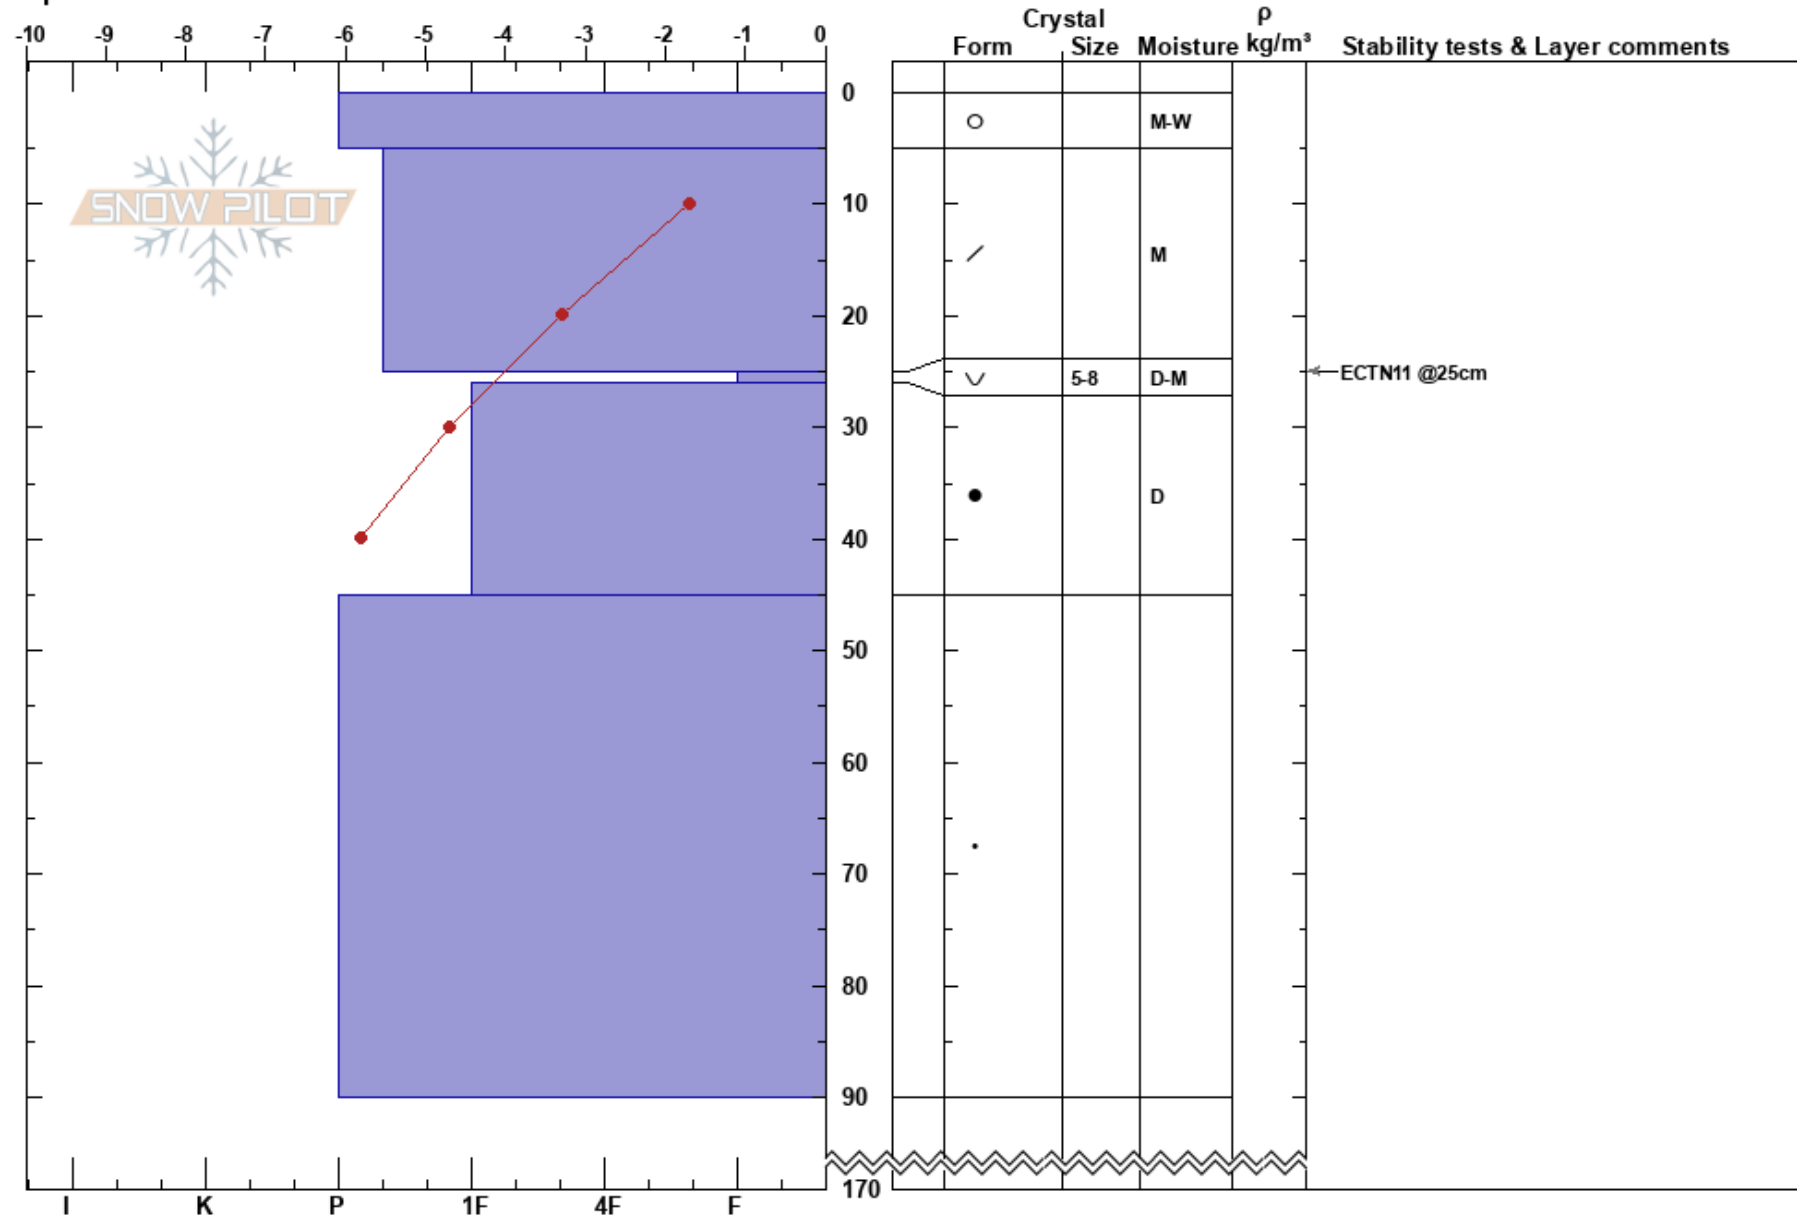

Rapmere
 Grönfjället
 Sweden
 Elevation: 855 m
 Aspect: E
 Specifics:

Sebastian Wiklund
 07/02/2023 - 11:00
 Co-ord: 65.29502N, 15.53564E
 Slope Angle: 30°
 Wind Loading:

Stability:
 Air Temperature: 1°C
 Sky Cover: BKN
 Precipitation: NO
 Wind: W Moderate

HS: 170

Layer Notes:

Notes: