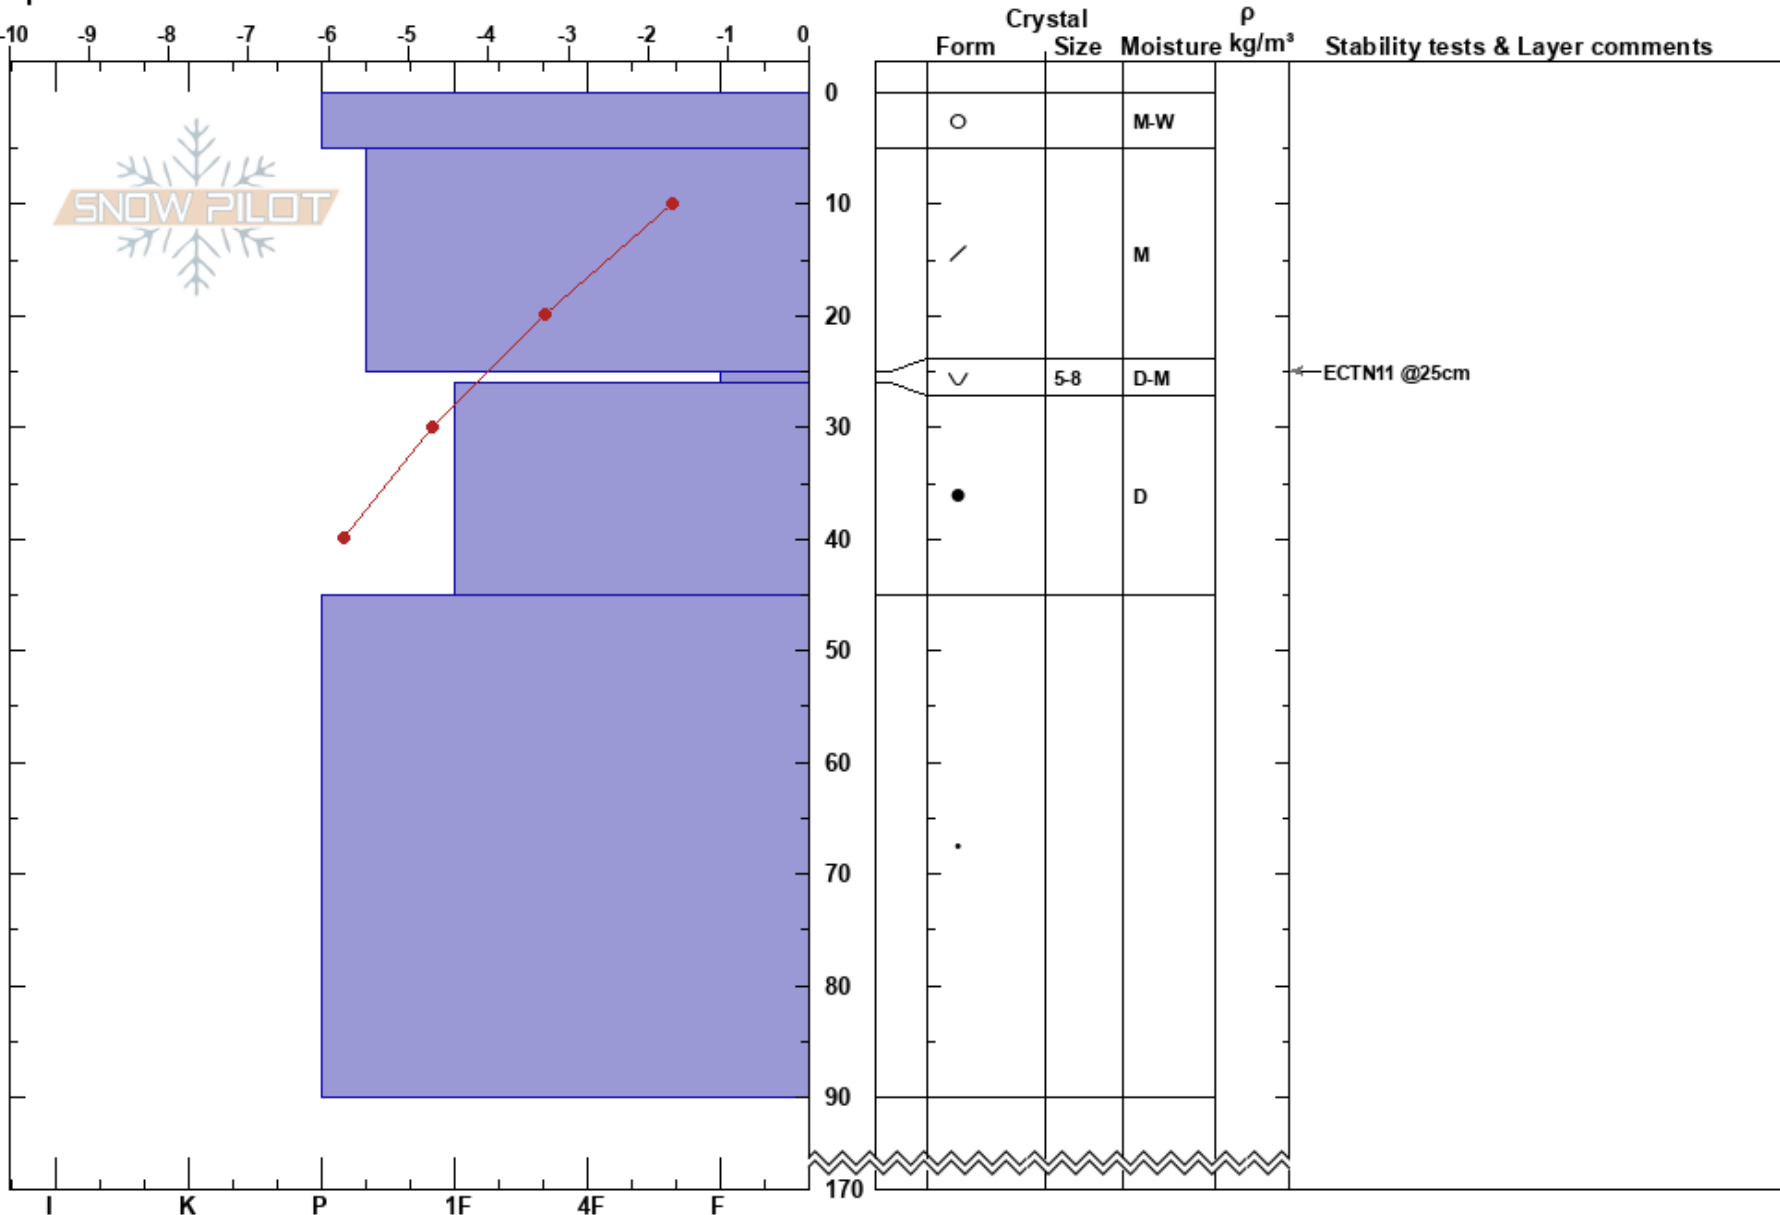

Rapmere  
 Grönfjället  
 Sweden  
 Elevation: 855 m  
 Aspect: E  
 Specifics:

Sebastian Wiklund  
 07/02/2023 - 11:00  
 Co-ord: 65.29502N, 15.53564E  
 Slope Angle: 30°  
 Wind Loading:

Stability:  
 Air Temperature: 1°C  
 Sky Cover: BKN  
 Precipitation: NO  
 Wind: W Moderate

HS: 170

Layer Notes:

Notes: