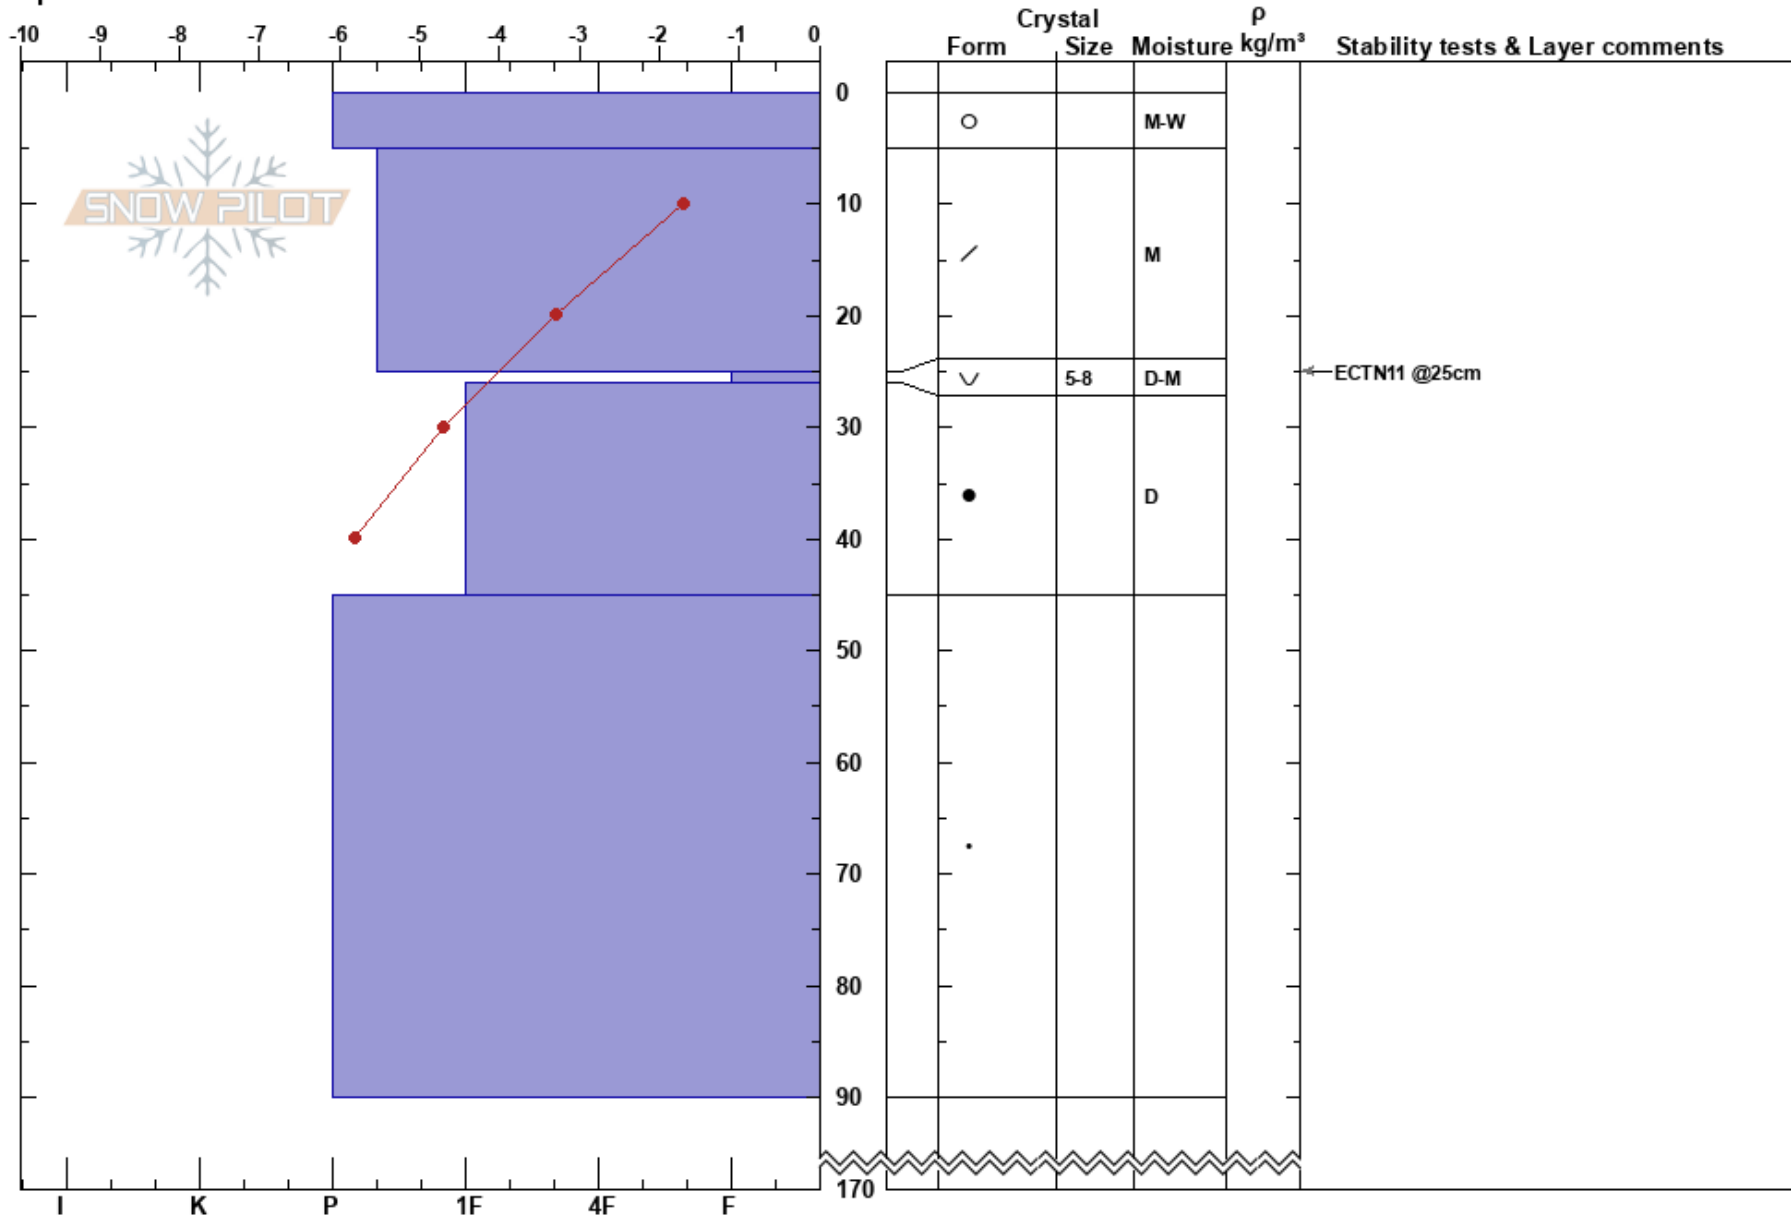

Rapmere  
 Grönfjället  
 Sweden  
 Elevation: 855 m  
 Aspect: E  
 Specifics:

Sebastian Wiklund  
 07/02/2023 - 11:00  
 Co-ord: 65.29502N, 15.53564E  
 Slope Angle: 30°  
 Wind Loading:

Stability:  
 Air Temperature: 1°C  
 Sky Cover: BKN  
 Precipitation: NO  
 Wind: W Moderate

HS: 170

Layer Notes:

Notes: